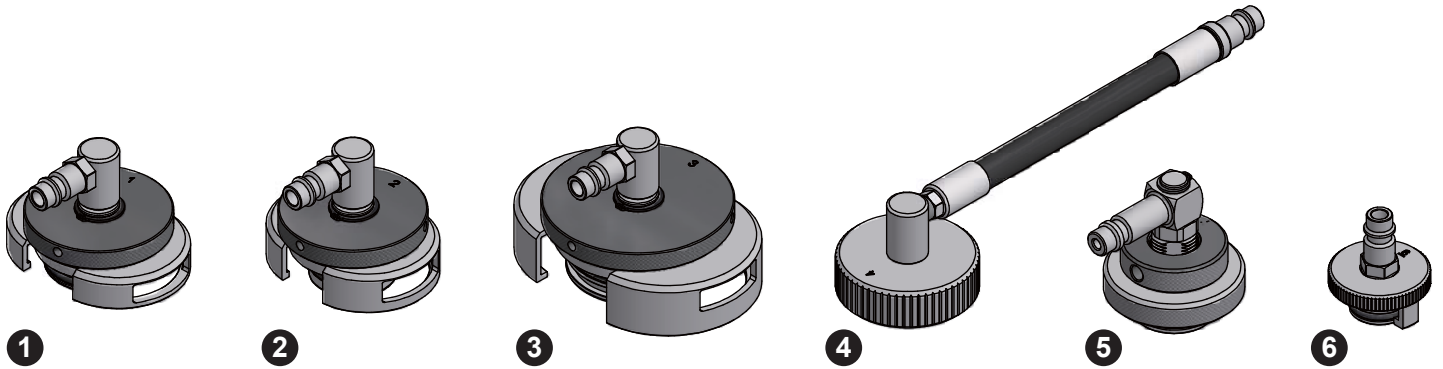

1. FEATURES

- Designed for applications on master cylinder reservoirs from **2001 to 2020**.
- Covers at least **90%** of all the common vehicles on the market.
- Adapters with a standard European air plug type, suitable for pressure bleeding tools or machines.
- Most adapters have a swivel 90° fitting to tackle limited space problems.

2. SPECIFICATIONS