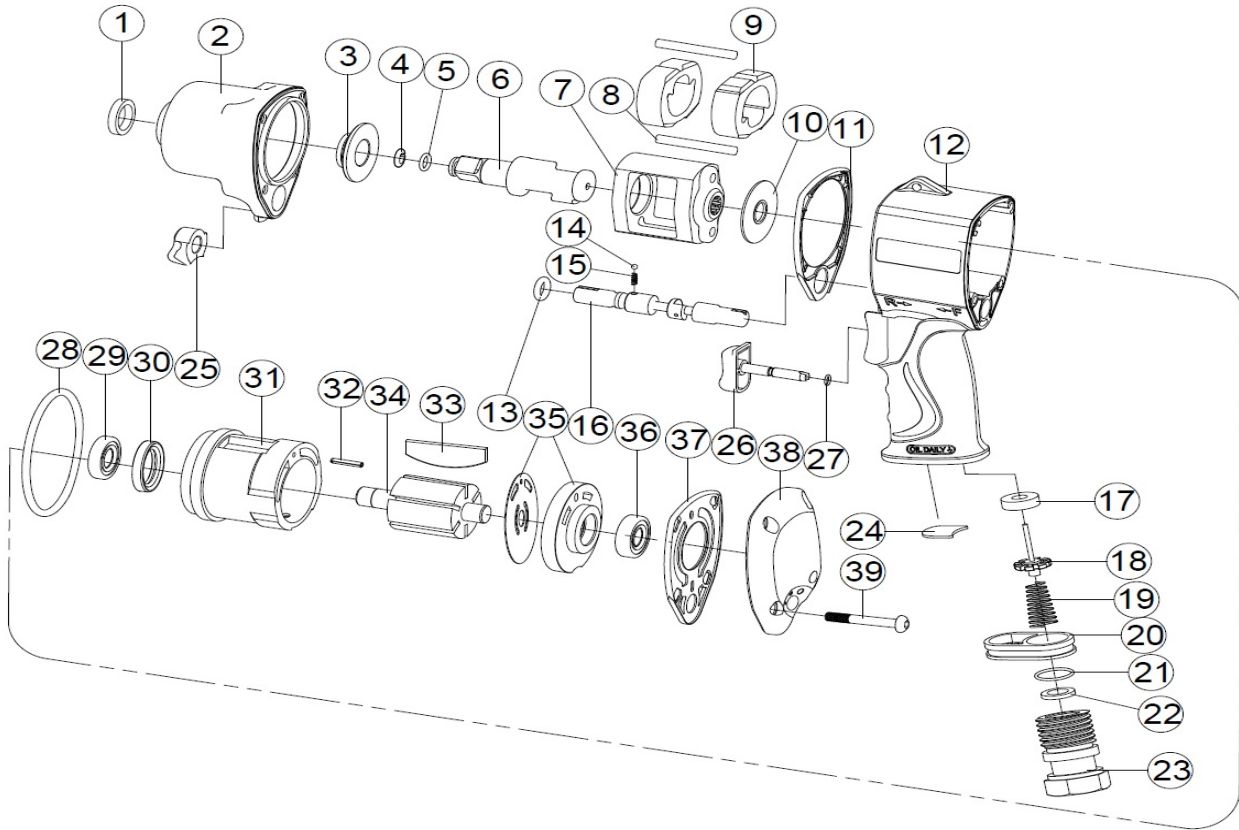

NL Slagmoersleutel
GB Impact wrench
D Schlagschrauber
F Boulonneuse
I Avvitatori ad Impulso
DK Slagnøgle
N Muttertrekere

RC2780
RC2780
RC2780
RC2780
RC2780
RC2780
RC2780

NEW TYPE 2017

| Index | Parts No. | Description | Qty |
|-------|--------------|-------------------|-----|
| 1 | RPSC1285TA01 | Oil Seal | 1 |
| 2 | RPSC1285TA02 | Hammer Case | 1 |
| 3 | RPSC1285TA03 | Bushing | 1 |
| 4 | RPSC1285TA04 | Anvil Collar | 1 |
| 5 | RPSC1285TA05 | O-Ring | 1 |
| 6 | RPSC1285TA06 | Anvil | 1 |
| 7 | RPSC1285TA07 | Hammer Cage | 1 |
| 8 | RPSC1285TA08 | Hammer Pin | 2 |
| 9 | RPSC1285TA09 | Hammer Dog | 2 |
| 10 | RPSC1285TA10 | Washer | 1 |
| 11 | RPSC1285TA11 | Front Gasket | 1 |
| 12 | RPSC1285TA12 | Motor Housing | 1 |
| 13 | RPSC1285TA13 | O-Ring | 1 |
| 14 | RPSC1285TA14 | Steel Ball | 1 |
| 15 | RPSC1285TA15 | Spring | 1 |
| 16 | RPSC1285TA16 | Reverse Valve | 1 |
| 17 | RPSC1285TA17 | Retainer | 1 |
| 18 | RPSC1285TA18 | Valve Stem | 1 |
| 19 | RPSC1285TA19 | Spring | 1 |
| 20 | RPSC1285TA20 | Exhaust Deflector | 1 |
| 21 | RPSC1285TA21 | O-Ring | 1 |
| 22 | RPSC1285TA22 | Washer | 1 |

| Index | Parts No. | Description | Qty |
|-------|--------------|-------------------|-----|
| 23 | RPSC1285TA23 | Hose adapter 19PF | 1 |
| 24 | RPSC1285TA24 | Muffler | 1 |
| 25 | RPSC1285TA25 | Regulator Knob | 1 |
| 26 | RPSC1285TA26 | Trigger | 1 |
| 27 | RPSC1285TA27 | O-Ring | 1 |
| 28 | RPSC1285TA28 | O-Ring | 1 |
| 29 | RPSC1285TA29 | Ball Bearing | 1 |
| 30 | RPSC1285TA30 | Oil Seal | 1 |
| 31 | RPSC1285TA31 | Cylinder | 1 |
| 32 | RPSC1285TA32 | Spring Pin | 1 |
| 33 | RPSC1285TA33 | Rotor Blade | 6 |
| 34 | RPSC1285TA34 | Rotor | 1 |
| 35 | RPSC1285TA35 | Rear Plate | 1 |
| 36 | RPSC1285TA36 | Ball Bearing | 1 |
| 37 | RPSC1285TA37 | Rear Gasket | 1 |
| 38 | RPSC1285TA38 | Rear Cover | 1 |
| 39 | RPSC1285TA39 | Screw | 4 |