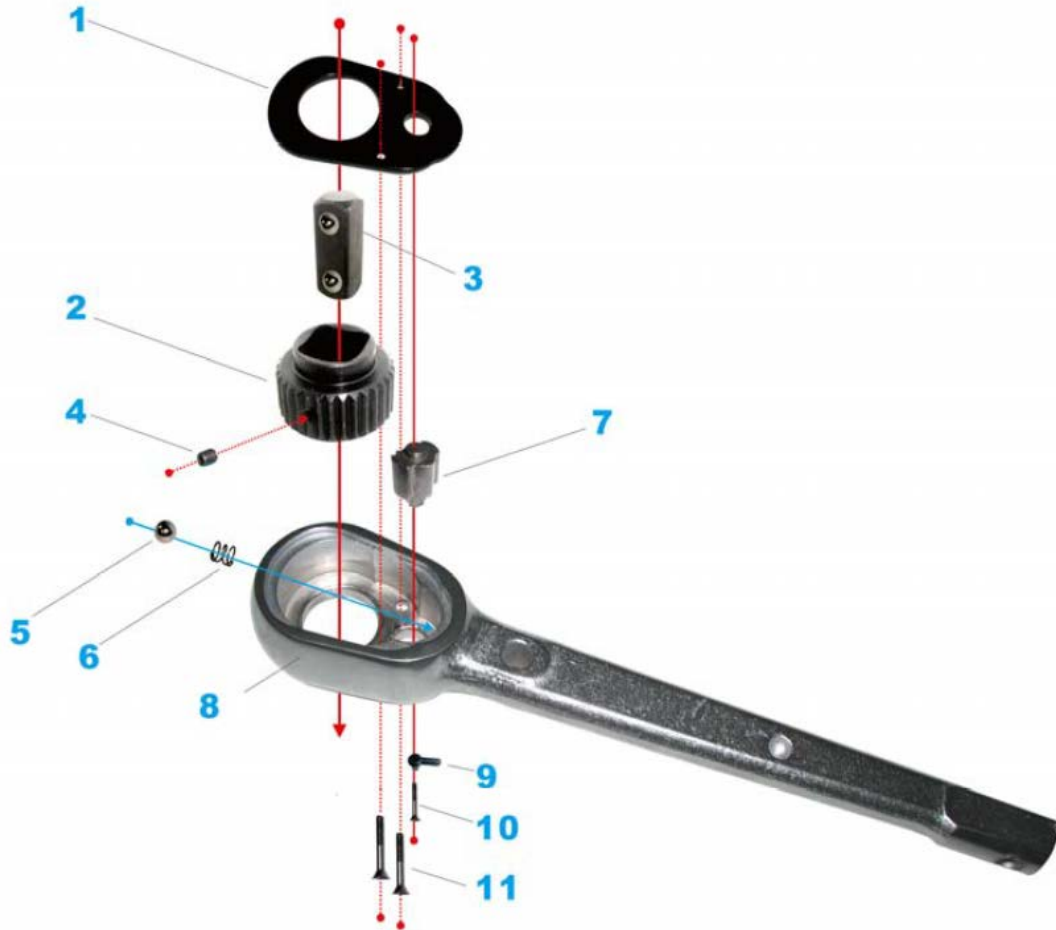

(NL) Torque wrench
(GB) Torque wrench
(D) Torque wrench
(F) Torque wrench
(I) Torque wrench
(DK) Torque wrench
(N) Torque wrench

RAMG22284
RAMG22284
RAMG22284
RAMG22284
RAMG22284
RAMG22284
RAMG22284

Index	Parts No.	Description	Qty
1	RAMG222841	Cover of Driver	1
3	RAMG222843	Steel ball	1
		Spring for Ball	
		Square driver	
2	RAMG222842	Gear	1
4	RAMG222844	Set screw	1
5	RAMG222845	Steel ball	1
6	RAMG222846	Spring	1
7	RAMG222847	Catch	1
9	RAMG222849	Deflection button	1
10	RAMG2228410	Screw	1
11	RAMG2228411	Flat Head cap screw	1