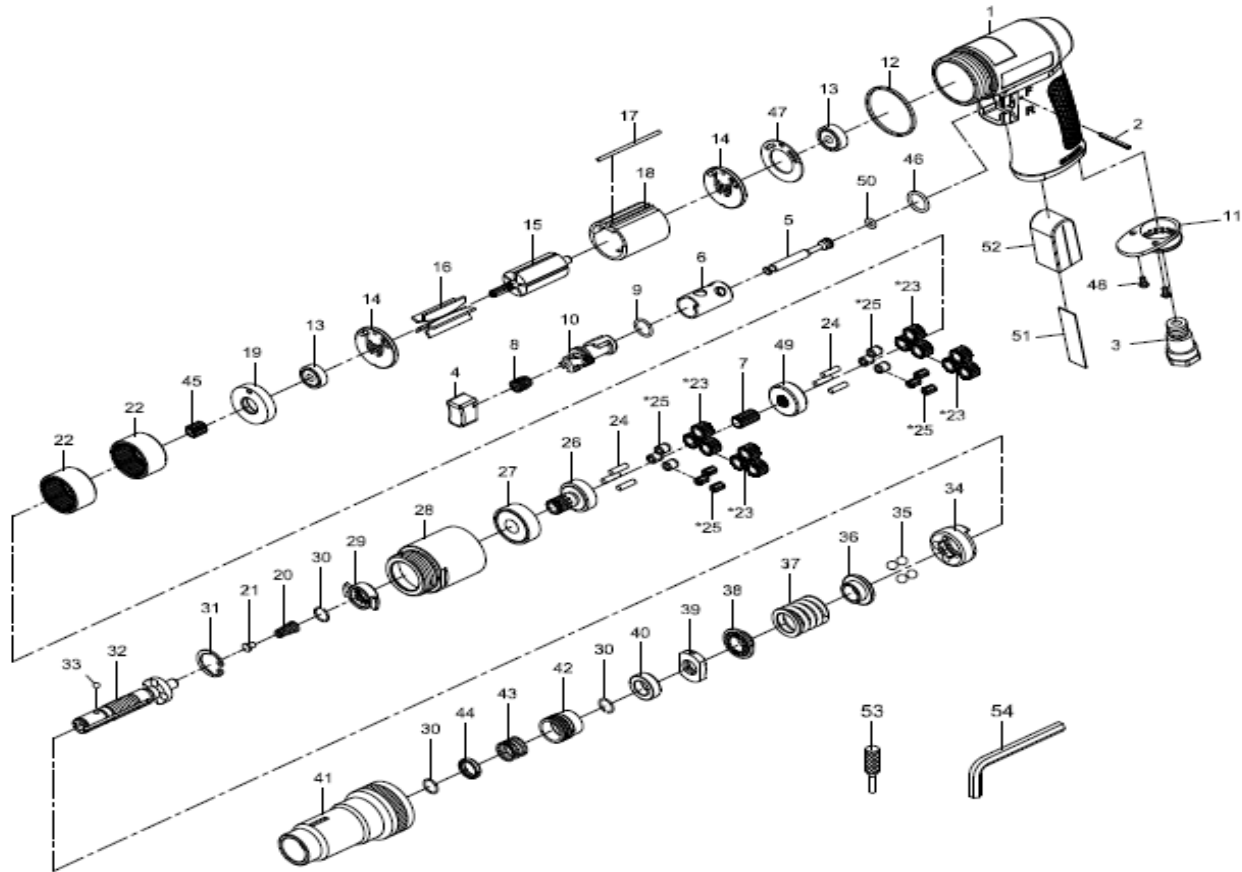

2015

| Index | Parts no. | Description | Q'ty | Index | Parts No. | Description | Q'ty |
|-------|--------------|----------------------|------|-------|--------------|----------------------|------|
| 1 | RPSM75750001 | Motor Housing | 1 | 27 | RPSM080227 | Ball Bearing (6201Z) | 1 |
| 2 | RPSM80202 | Spring Pin (2,5x24L) | 1 | 28 | RPSM80328 | Clamp Nut | 1 |
| 3 | RPSM75725303 | Air Inlet | 1 | 29 | RPSM80229 | Drive Clutch | 1 |
| 4 | RPSM795804 | Trigger | 1 | 30 | RPSM80230 | Retaining Ring | 3 |
| 5 | RPSM8020512 | Valve Stem | 1 | 31 | RPSM80231 | Snap Ring (RTW21) | 1 |
| 6 | RPSM80206 | Reverse Bushing | 1 | 32 | RPSM80232 | Cam Spindle | 1 |
| 7 | RPSM70421 | Center Gear | 1 | 33 | RPSM40145 | Steel Ball (1/8") | 1 |
| 8 | RPSM75730008 | Valve Spring | 1 | 34 | RPSM80234 | Clutch | 1 |
| 9 | RPSM80209 | O-ring (12x1,6) | 1 | 35 | RPSM80235 | Steel Ball (1/4") | 4 |
| 10 | RPSM80210 | Reverse Lever | 1 | 36 | RPSM80236 | Thrust Washer | 1 |
| 11 | RPSM70110 | Exhaust Deffuser | 1 | 37 | RPSM802F3712 | Spring | 1 |
| 12 | RPSM75725351 | Decoration Ring | 1 | 38 | RPSM80238 | Washer | 1 |
| 13 | RPSM030113 | Ball Bearing (626ZZ) | 2 | 39 | RPSM802F39 | Adjust Nut | 1 |
| 14 | RPSM80214 | End Plate | 2 | 40 | RPSM80240 | Spacer | 1 |
| 15 | RPSM80215 | Rotor | 1 | 41 | RPSM802F41 | Clutch Housing | 1 |
| 16 | RPSM80216 | Rotor Blades | 5 | 42 | RPSM80242 | Bal Retainer | 1 |
| 17 | RPSM8021713 | Pin | 1 | 43 | RPSM80243 | Spring | 1 |
| 18 | RPSM8021822 | Cylinder | 1 | 44 | RPSM80244 | Washer | 1 |
| 19 | RPSM80219 | Front End Plate | 1 | 45 | RPSM70420 | Pinion Gear | 1 |
| 20 | RPSM80220 | Spring | 1 | 46 | RPSM80247 | O-Ring (13,8x2) | 1 |
| 21 | RPSM80221 | Spring Guide | 1 | 47 | RPSM80211 | Motor Gasket | 1 |
| 22 | RPSM80222 | Internal Gear | 2 | 48 | RPSM40309 | Screw (TS2,9) | 2 |
| *23 | RPSM7042311 | Planet Gear | 6 | 49 | RPSM70427 | Reduction Spindle | 1 |
| | RPSM7042314 | Planet Gear | 6 | 50 | RPSM70107 | O-Ring (4,8x1,9) | 1 |
| 24 | RPSM30124 | Pin (4x13,8L) | 6 | 51 | RPSM75750007 | Iron Sheet | 1 |
| *25 | RPSM70425 | Bushing | 6 | 52 | RPSM75750020 | Damping Material | 1 |
| | RPSM070428 | Needle Bearing | 6 | 53 | RPSM600324 | Key | 1 |
| 26 | RPSM80326 | Work Spindle | 1 | 54 | RPSM10022 | Hex. Wrench (1/4") | 1 |