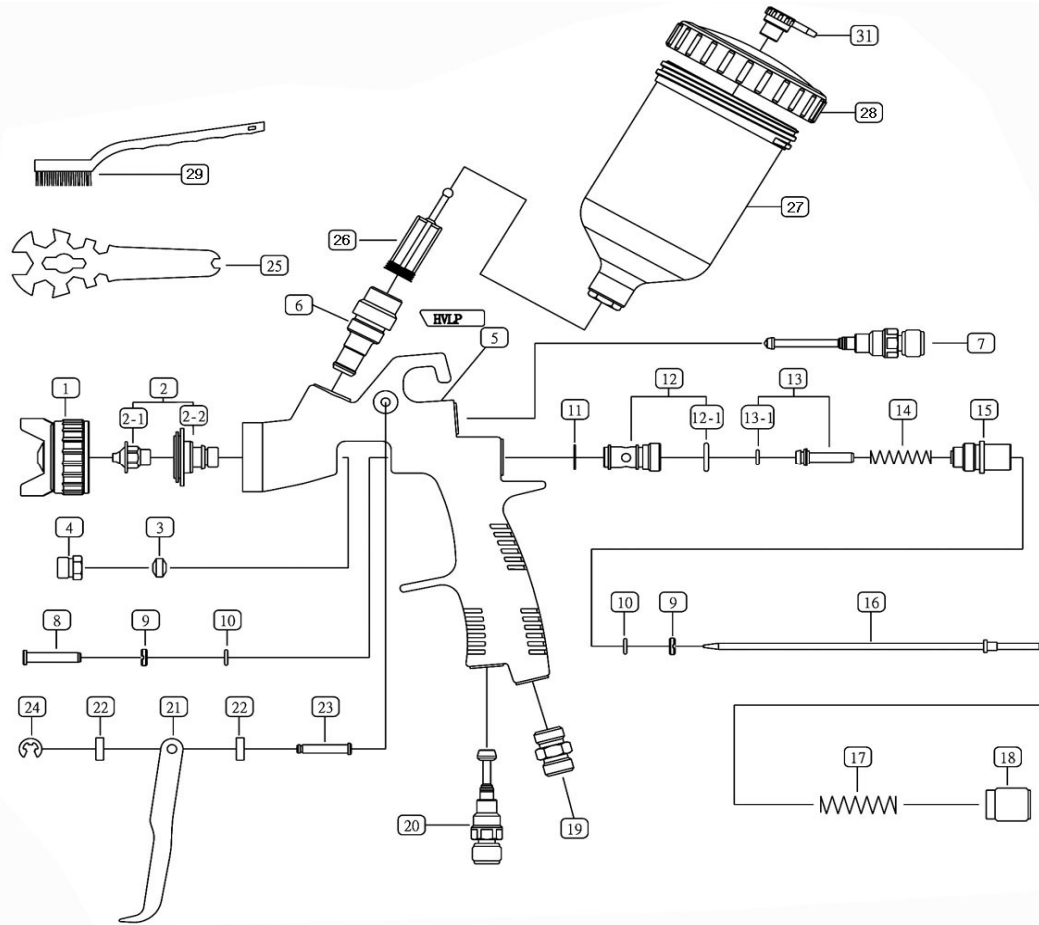

- NL** Verfspuit
- GB** Gravity Paint Gun
- D** Fließbecher-Pistole
- F** Pistolet à Gravité
- I** Pistola vernice
- DK** Malerpistol
- N** Malerpistol

RC1200H  
RC1200H  
RC1200H  
RC1200H  
RC1200H  
RC1200H  
RC1200H

2011-11

Index	Parts	Description	Quantity
*1	TAKE Nozzle set	Air Cap	1
*2-1	TAKE Nozzle set	Fluid Nozzle	1
2-2	RP120002-2	Fluid Tip	1
3	RP120003	Needle Packing Set	1
4	RP120004	Needle Packing Seat	1
5	RP120005	Body Set	1
6	RP120006	Fluid Nipple	1
7	RP120007	Pattern Adj. Set	1
8	RP120008	Air Valve Shaft	1
9	RP120009	Packing Holder	1
10	RP120010	O-Ring	1
11	RP120011	Gasket	1
12	RP120012	Air Valve Seat With O-Ring Set (Incl.12-1)	1
13	RP120013	Air Valve Seat With O-Ring Set (Incl.13-1)	1
14	RP120014	Air Valve Spring	1
15	RP120015	Fluid Adj. Guide Set	1
*16	TAKE Nozzle set	Fluid Needle	1

Index	Parts	Description	Quantity
17	RP120017	Needle Spring	1
18	RP120018	Fluid Adj. Knob	1
19	RP120019	Air Inlet Nipple	1
20	RP120020	Air Adj. Set	1
21	RP120021	Trigger	1
22	RP120022	Gasket	1
23	RP120023	Trigger Stud	1
24	RP120024	E-Ring	1
25	RP120025	Spanner	1
26	RP120026	Filter	1
27	RA13600	Plastic Cup 600cc	1
28	TAKE 27	Cover	1
29	RP120029	Plastic Grip Brush	1
31	TAKE 27	Non-Drip Control Device	1

Index	Parts	Description
	<b>Nozzle sets</b>	parts 1 + 2-1 + 16
*	RA120013	Nozzle set 1,3 mm
*	RA120017	Nozzle set 1,7 mm
*	RA120020	Nozzle set 2,0 mm
*	RA120025	Nozzle set 2,5 mm