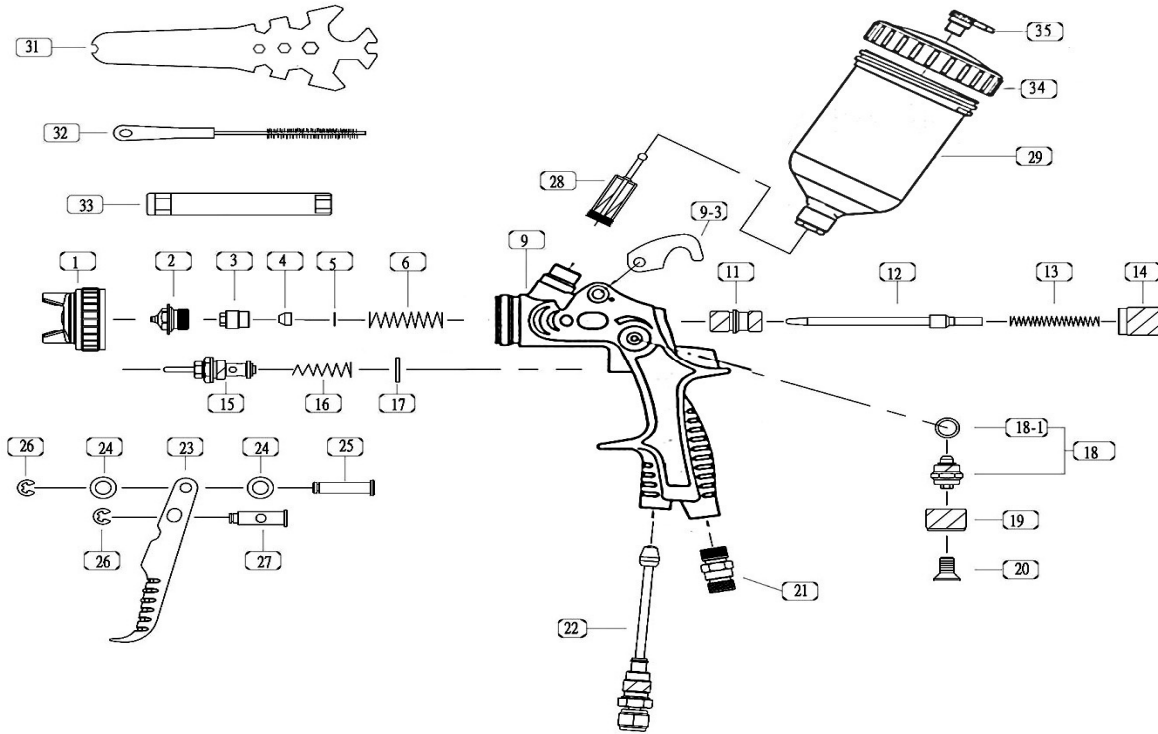

- NL** Verfspuit
- GB** Gravity Paint Gun
- D** Fließbecher-Pistole
- F** Pistolet à Gravité
- I** Pistola vernice
- DK** Malerpistol
- N** Malerpistol

RC1300H - RC1340L  
 RC1300H - RC1340L  
 RC1300H - RC1340L  
 RC1300H - RC1340L  
 RC1300H - RC1340L  
 RC1300H - RC1340L

2011-11

Index	Parts	Description	Quantity
*1	TAKE Nozzle set	Air Cap	1
*2	TAKE Nozzle set	Fluid Nozzle	1
3	RP130003	Needle packing Holder	1
4	RP130004	Needle Packing	1
5	RP130005	Packing Washer	1
6	RP130006	Needle Packing Spring	1
9	RP1340W-09A	Body [RC1340L]	1
	RP1300W-09B	Body [RC1300H]	1
9-3	RP130009-3	Hook	1
11	RP130011	Fluid Control	1
*12	TAKE Nozzle set	Fluid Needle	1
13	RP130013	Needle Spring	1
14	RP1300W-14	Knob, Fluid Control	1
15	RP130015	Air Piston	1
16	RP130016	Air Piston Spring	1
17	RP130017	Gasket	1
18	RP130018	Fan Control	1
18-1	RP130018-1	Gasket	1

Index	Parts	Description	Quantity
19	RP1300W-19	Knob, Fan Control	1
20	RP130020	Fan Control Screw	1
21	RP130021	Air Inlet Fitting	1
22	RP1300W-22	Air Control	1
23	RP1300W-23	Trigger	1
24	RP130024	Gasket	1
25	RP130025	Pin, Upper Trigger	1
26	RP130026	E-Ring	1
27	RP130027	Pin, Lower Trigger	1
28	RP130028	Filter	1
29	RA13600	Plastic Cup 600cc	1
30	RP130030	White Seal Of Cap	1
31	RP130031	Spanner	1
32	RP130032	Brush	1
33	RP130033	Socket Spanner	1
34	TAKE 29	Cover	1
35	TAKE 29	Non-Drip Control Device	1

RC1300H		HVLP
Nozzle sets		parts 1 + 2 + 12
*	RA130013	Nozzle set 1,3 mm
*	RA130017	Nozzle set 1,7 mm
*	RA130020	Nozzle set 2,0 mm
*	RA130025	Nozzle set 2,5 mm

RC1340L		LVLP
Nozzle sets		parts 1 + 2 + 12
*	RA134013	Nozzle set 1,3 mm
*	RA134017	Nozzle set 1,7 mm
*	RA134020	Nozzle set 2,0 mm
*	RA134025	Nozzle set 2,5 mm