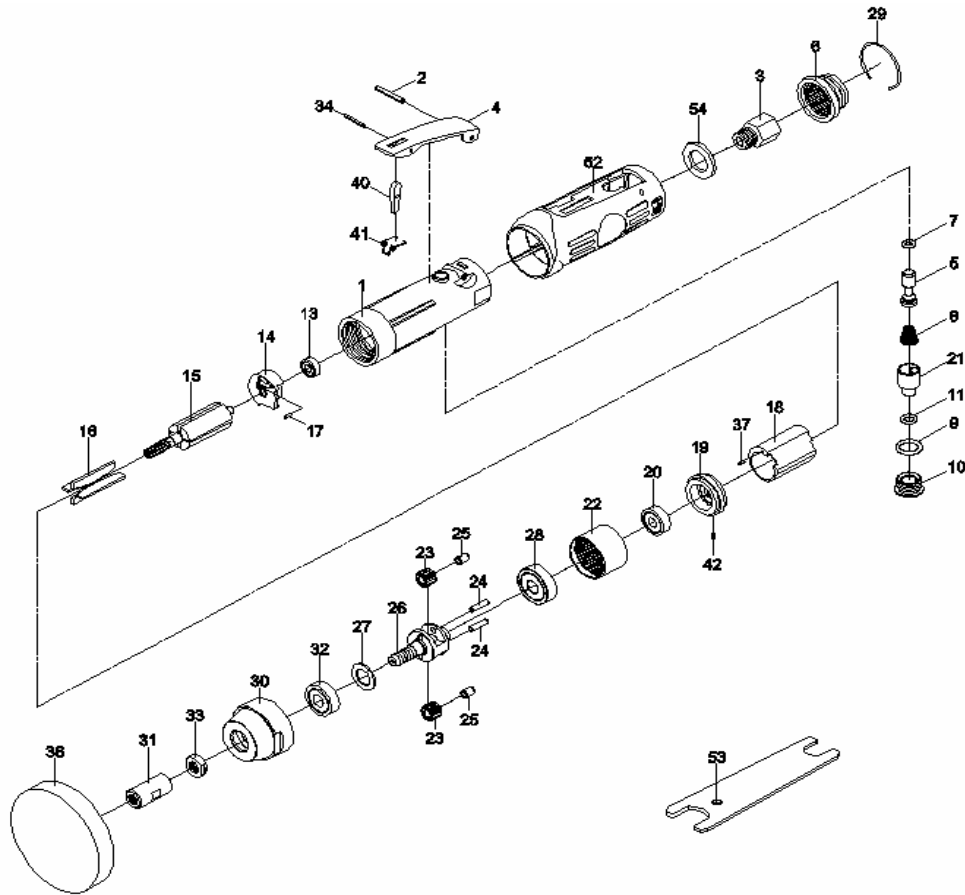

NL	Stiftslijper	RC 533
GB	Die Grinder	RC 533
D	Stabschleifer	RC 533
F	Fraiseuse	RC 533
I	Smerigliatrici	RC 533
DK	Stift-slibemaskiner	RC 533
N	Håndslipere	RC 533

Index	Parts No.	Description	Quantity
1	RPSP301101-11	Motor housing	1
2	RPSP30240	Spring pin 3x24L	1
3	RPSP51203	Air inlet	1
4	RPSP51204-23	Throttle lever +34-40+41	1
5	RPSM51805	Valve stem	1
6	RPSM70948R	Exhaust deflector	1
7	RPOR3334	O-ring	1
8	RPSM51808	Valve spring	1
9	RPOR3713	O-ring	1
10	RPSM51810	Throttle valve plug	1
11	RPOR3953	O-ring	1
13	RPBB696ZZ	Ball bearing BB696ZZ	1
14	RP301114-11	Rear end plate	1
15	RP6K-301115-11	Rotor	1
16	RP512216-11	Rotor blade	4
17	RP0530116	Spring pin 1,5x6L	1
18	RP512218-11	Cylinder	1
19	RP6K-301119-11	Front end plate	1
20	RPBB608ZZ	Ball bearing BB608ZZ	1
21	RPSM51821	Air regulator	1
22	RP70922-11	Internal gear	1

Index	Parts No.	Description	Quantity
23	RP6K-301123-11	Planet gear	2
24	RP610225-11	Pin 4x15,8 L	2
25	RP6K-301125-11	Bushing	2
26	RP6K-301126-11	Work spindle	1
27	RP053217	Washer	1
28	RPBB6001ZZ	Ball bearing 6001ZZ	1
29	RPSM51229	Retainer ring	1
30	RP6K-301130-0003	Clamp nut	1
31	RP6K-301131-0003	Spindle	1
32	RPBB6000ZZ	Ball bearing 6000ZZ	1
33	RP053232	Nut	1
34	take nr 4	Spring pin	1
35	RPOR23026	O-ring	1
36	RA53336	Rubber pad	1
37	RP30117-22	Spring pin 1,5x4L	2
38	RP512241-11	Fixed shaft	1
40	Take 4	Safety bar	1
41	Take 4	Spring	1
45	RP526328-11	Set screw m4x5L	1
52	RPSM512252-11	Rubber grip	1
53	RA1024	Double ended spanner	1