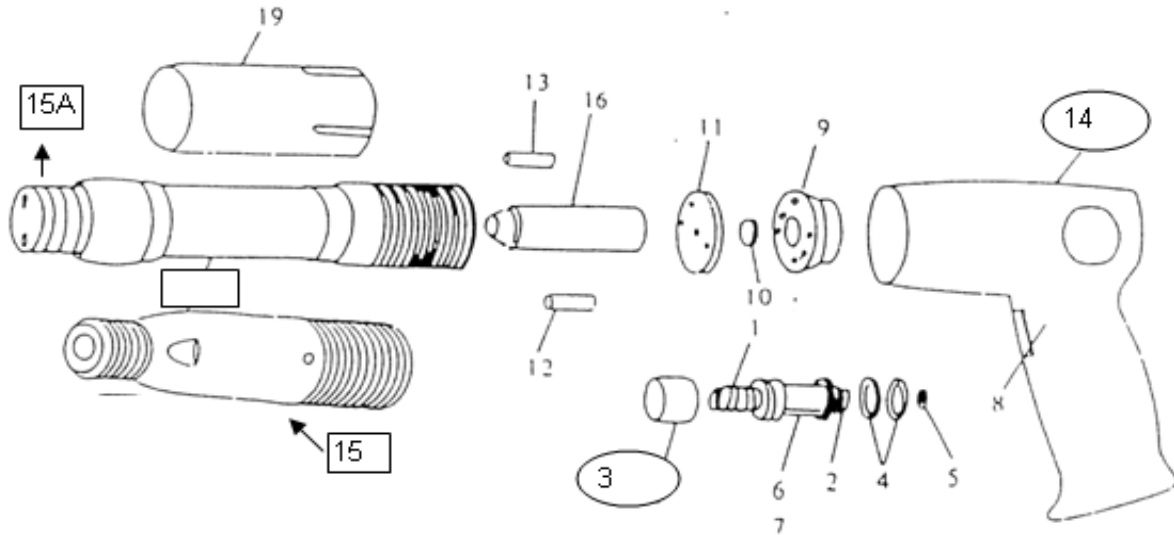

- NL** Hamer
- GB** Hammer
- D** Meisselhammer
- F** Marteaux
- I** Scalpelli ad aria
- DK** Mejselhamre
- N** Meiselhammer

- RC293H**
- RC293H**
- RC293H**
- RC293H**
- RC293H**
- RC293H**
- RC293H**

jan-14

Index	Parts No.	Description	Quantity
1	RPSM29301	Spring valve	1
2	RPSM29302	Throttle valve assy	1
3	RPSM29303	Button throttle	1
4	RPSM29304	O-ring	2
5	RPSM29305	O-ring	1
6	RPSM29306	Bushing valve	1
7	RPSM29307	Stem throttle	1
8	RPSM29308	Spring pin	1
9	RP0275R02	Upper valve seat	1
10	RP0275R03	Disk valve	1
11	RP0275R04	Lower valve seat	1

Index	Parts No.	Description	Quantity
12	RPSM29312	Dowel valve case RC294	1
13	RPSM29313	Dowel valve case RC293	1
14	RPSM29314	Handle	1
15	RP0275R20	Cylinder hex RC293	1
15A	RPSM29415	Cylinder hex RC294	1
16	RP0275R19	Piston	1
19	RPSM29319	Deflector	1