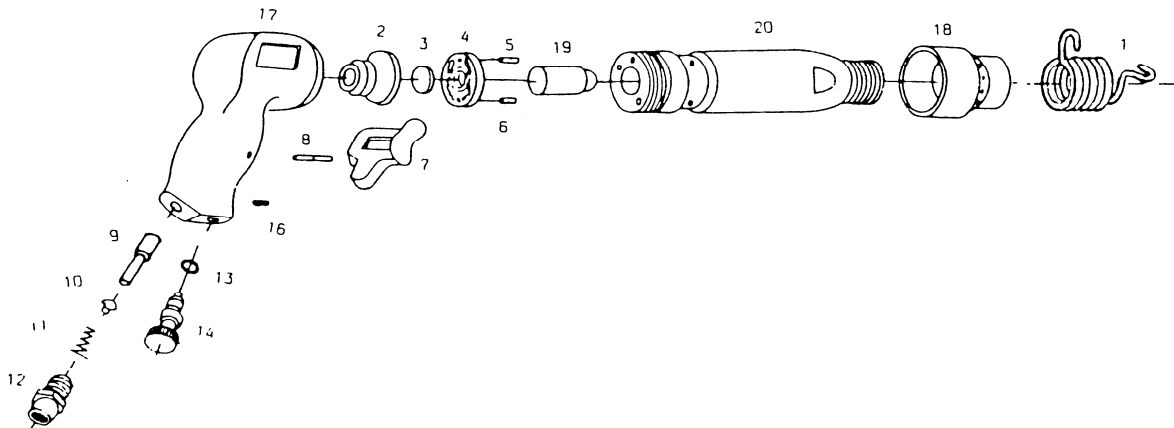

- NL** Hamer
- GB** Hammer
- D** Meisselhammer
- F** Marteaux
- I** Scalpelli ad aria
- DK** Mejselhamre
- N** Meiselhammer

- RC 275HR**
- RC 275HR**
- RC 275HR**
- RC 275HR**
- RC 275HR**
- RC 275HR**
- RC 275HR**

2003-05

Index	Parts No.	Description	Quantity
1	RA8620	Retainer spring	1
2	RP0275R02	Upper valve seat	1
3	RP0275R03	Valve disk	1
4	RP0275R04	Lower valve seat	1
5	RP0275R05	Dowel pin	1
6	RP0275R06	Dowel pin	1
7	RP0275R07	Trigger	1
8	RP273938	Dowel pin	1
9	RP0275R09	Valve stem	1
10	RP0275R10	Valve ball	1
11	RP0275R11	Spring throttle	1

Index	Parts No.	Description	Quantity
12	RP0275R12	Throttle cap	1
13	RP0275R13	O-ring	1
14	RP0275R14	Regulator	1
16	RP0275R16	Screw	1
17	RP0275R17	Handle	1
18	RP0275R18	Exhaust deflector	1
19	RP0275R19	Piston	1
20	RP0275R20	Hexagon cylinder	1
21	RP0275R0206	NR 2+3+4+5+6	1