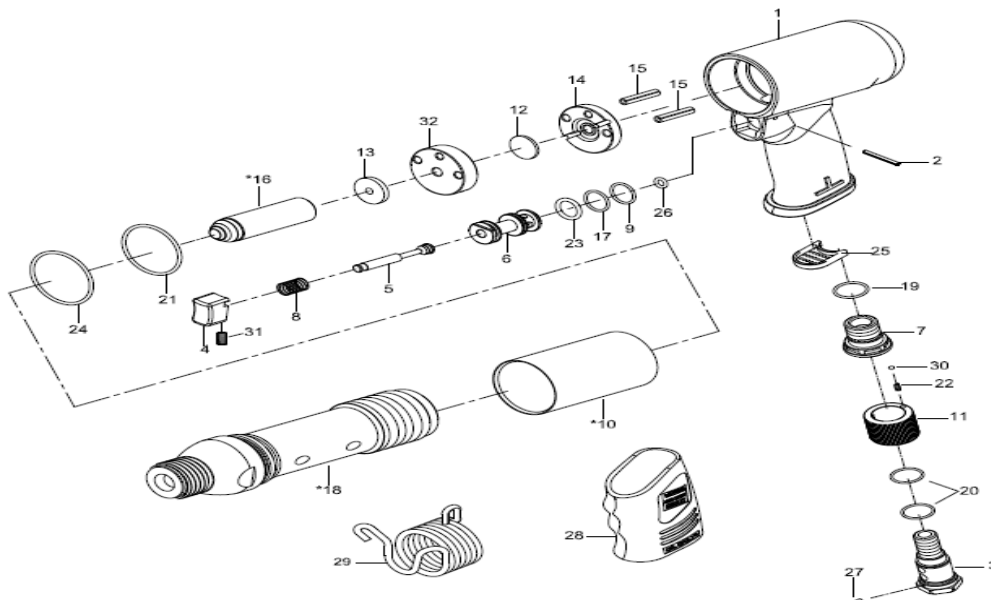

- NL** Hamer
- GB** Hammer
- D** Meisselhammer
- F** Marteaux
- I** Scalpelli ad aria
- DK** Mejselhamre
- N** Meiselhammer

- RC296BC**
- RC296BC**
- RC296BC**
- RC296BC**
- RC296BC**
- RC296BC**
- RC296BC**

sep-16

Index	Parts No.	Description	Quantity	Index	Parts No.	Description	Quantity
1	RPSM10301	Housing	1		RPSM103H18	Cylinder (long hex 10,2)	
2	RPSM80202	Spring pin 2,5 x 24	1		RPSM103H118	Cylinder (long hex 11,1)	1
3	RPSM10303	Air Inlet	1	*18	RPSM103S18	Cylinder (short round)	
4	RPSM10304	Trigger	1		RPSM103SH18	Cylinder (short hex 10,2)	
5	RPSM10305	Valve Shaft	1		RPSM103SH118	Cylinder (short hex 11,1)	
6	RPSM10306	Valve Bushing	1	19	RPSM72009	O-Ring 15,7 x 1,7	1
7	RPSM10307	Screw	1	20	RPSM795820	O-Ring 15,5 x 1,5	2
8	RPSM29308	Spring	1	21	RPSM40126	O-Ring 35,5 x 2	1
9	RPOR3712	O-ring 11,3x2,2	1	22	RPSM32301234	Spring	1
*10	RPSM10310	Cylinder sleeve (long)	1	23	RPSM70123	O-Ring 11,8 x 2,4	1
	RPSM103S10	Cylinder sleeve (short)		24	RPSMOR04000200	O-Ring 40 x 2	1
11	RP0275R04	Lower valve seat	1	25	RPSM795848	Deflector	1
12	RPSM10312	Valve	1	26	RPSM30107	O-Ring 3,8 x 1,9	1
13	RPSM10313	Cylinder Washer	1	27	RPSMSP02050400	Spring pin 2,5 x 4L	1
14	RPSM10321	Valve cover	1	28	RPSM10352	Grip	1
15	RPSMSP05002400	Spring 5 x 24	2	29	RA8620	Drawspring	1
*16	RPSM10316	Piston (long)	1	30	RPSM40145	Steel Ball 1/8"	1
	RPSM103S16	Piston (short)		31	RPSM70935	Set screw M4x8L	1
17	RPSM82247	O-Ring 13,5 x 1,5	1	32	RPSM10320	Valve case	1
*18	RPSM10318	Cylinder (long, round)	1				

* Optional parts