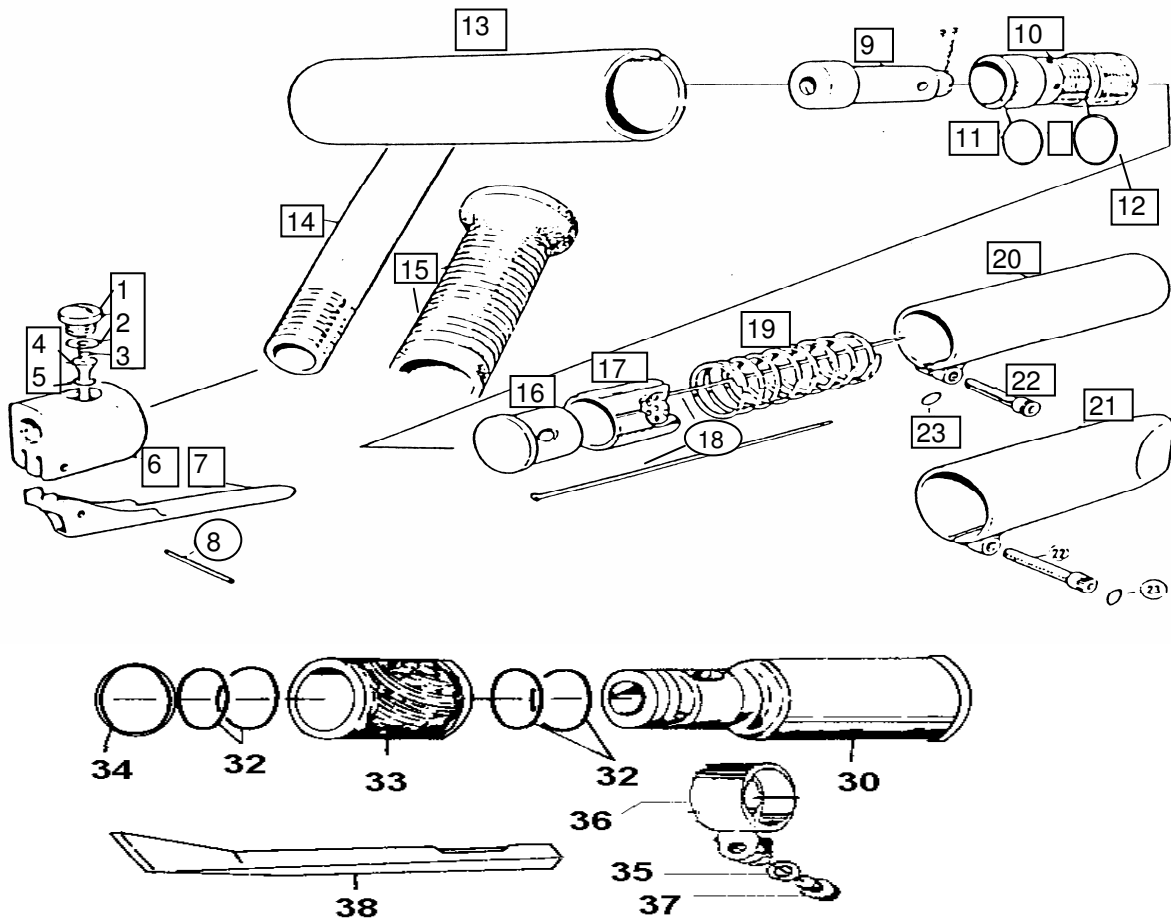

NL	Hakhamer / Naaldbikhamer	RC4115(A)
GB	Hamer / Needle scaler	RC4115(A)
D	Meisselhammer / Nadelentroster	RC4115(A)
F	Marteaux / Derouilleur	RC4115(A)
I	scalpelli / Disossidatori as aghi	RC4115(A)
DK	Mesjelhamre / Nalehamre	RC4115(A)
N	Meiselhammer / Nalebanker	RC4115(A)

Index	Parts No.	Description	Quantity
1	RP411501	Valve cap	1
2	RP411502	O-ring	1
3	RP411503	Valve spring	1
4	RP411504	Valve stem	1
5	RP411505	O-ring	1
6	RP411506	Valve body	1
7	RP411507	Throttle lever	1
8	RP411508	Roll pin	1
9	RP411509	Piston	1
10	RP411510	Cylinder	1
11	RP411511	O-ring	1
12	RP411512	O-ring	1
13	RP411513	Cylinder body	1
14	RP411514	Center tube	1
15	RP411515	Rubber handle grip	1
16	RP411516	Anvil	1
17	RA411503	Needle holder 3mm	1
17A	RA411502	Needle holder 2mm	1
18	RA4431107SE	Needle set 19x3mm	1

Index	Parts No.	Description	Quantity
18A	RA4421107SET	Needle set 29x2mm	1
19	RP411519	Spring compression	1
20	RP411520	Intermediate tube	1
21	RP411521	Front tube	1
22	RP411522	Screw	2
23	RP411523	Washer	2
30	RA411510	Cylinderbody 30t/m 34	1
31	RP411731	Steel ball	1
32	RP411732	O-ring	4
33	RP411733	Chissel cover	1
34	RP411734	Snap ring	1
35	RA411735	Washer	1
36	RA411511	Clampset +35+37	1
37	RP411737	Hex socket bold	1
38A	RA411520	Chissel point	1
38B	RA411525	Chissel 30mm	1
38C	RA411530	Chissel 25mm	1