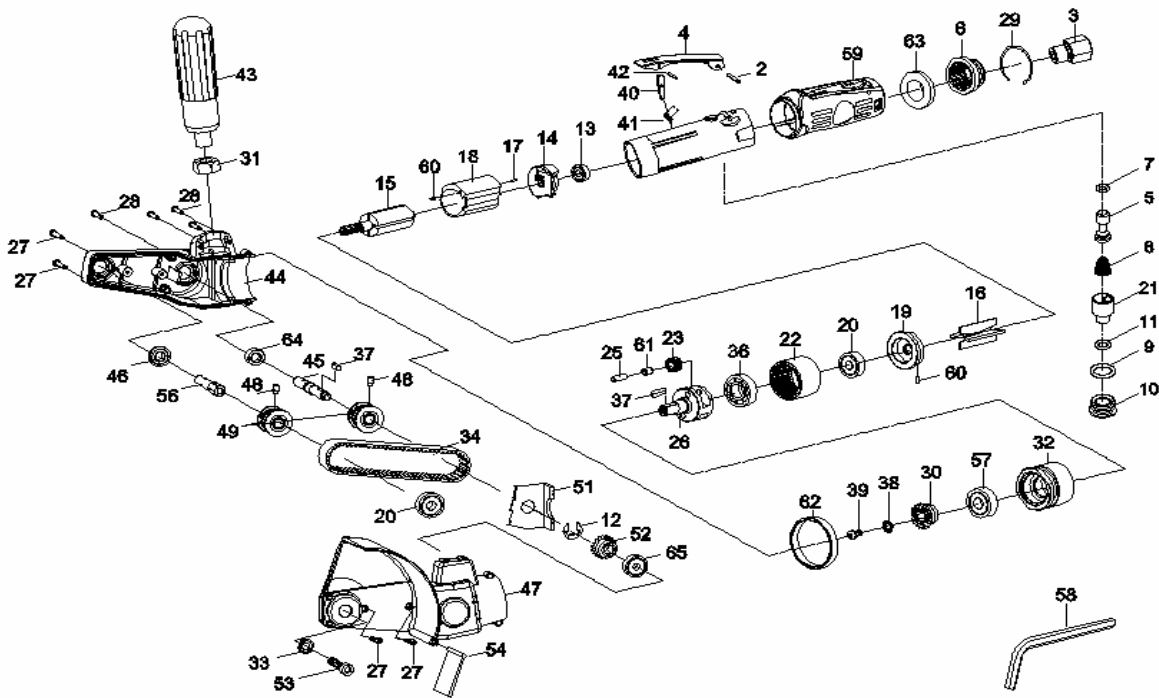

- NL** Slijper
- GB** Grinder
- D** Schleifmaschine
- F** Meuleuse
- I** Smerigliatrici
- DK** Slibemaskine
- N** Sliper

RC380
RC380
RC380
RC380
RC380
RC380
RC380

dec-07

Index	Parts no.	Description	QTY
1	RPSM301101	MOTOR HOUSING	1
2	RPSP30240	SPRING PIN (3x24L)	1
3	RPSM51203	AIR INLET	1
4	RP0820302SA	THROTTLE LEVER+40+41+42	1
5	RPSM51805	VALVE STEM	1
6	RPSM54506	EXHAUST DEFLECTOR	1
7	RPOR3334	O-RING (4.8x1.9)	1
8	RPSM51208	SPRING	1
9	RPOR3713	O-RING (1.8x2.4)	1
10	RPSM51810	THROTTLE VALVE PLUG	1
11	RPOR3953	O-RING (4.8x1.9)	1
12	RPSM690112	E-RING (ETW-8)	1
13	RPBB696ZZ	BALL BEARING (696zz)	1
14	RPSM301114	REAR END PLATE	1
15	RPSM95-301115	ROTOR	1
16	RP512216-11	ROTOR BLADE	4
17	RP0530116	SPRING PIN (1.5x6)	1
18	RPSM512218	CYLINDER	1
19	RPSM95-301119	FRONT END PLATE	1
20	RPBB608ZZ	BALL BEARING (608zz)	2
21	RPSM51821	AIR REGULATOR	1
22	RPSM70922	INTERNAL GEAR	1
23	RPSM690146	PLANET GEAR	2
25	RP053217	PIN (4x14.8)	2
26	RPSM690126	PLANET CAGE	1
27	RPSM690127	TAPPING SCREW	4
28	RPSM690128	TAPPING SCREW	8
29	RPSM51229	RETAINING RING	1
30	RPSM690130	BEVEL GEAR	1
31	RPSM690131	NUT	1
32	RPSM690132	HOUSING CAP	1