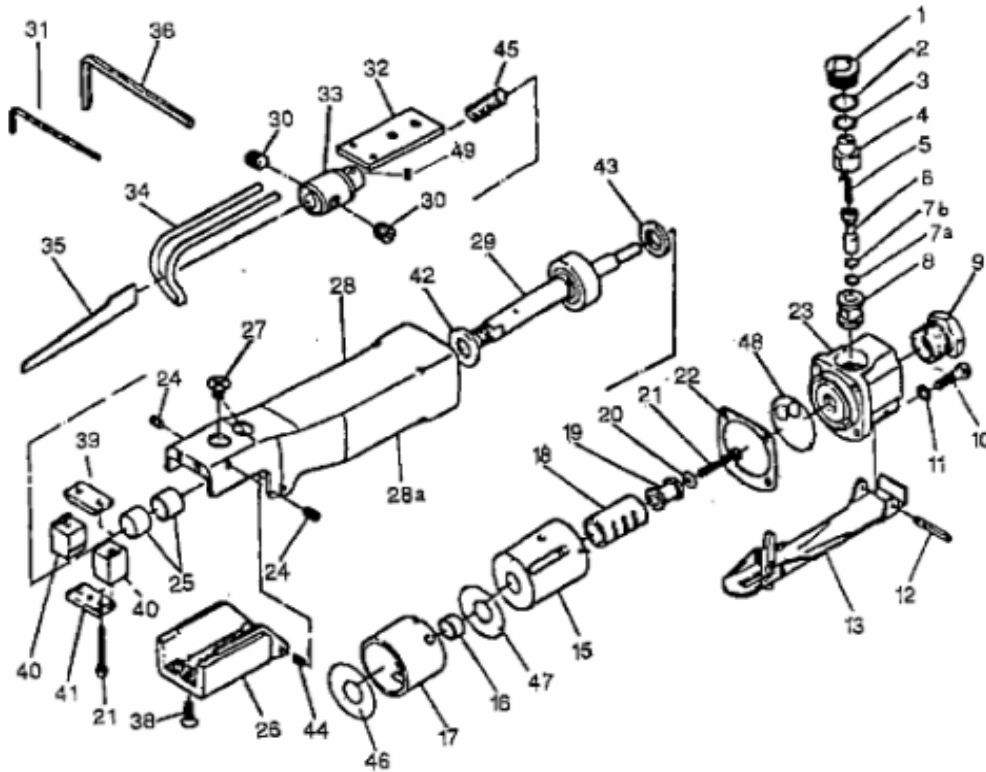

NL	Carrosseriezaag	RC 312
GB	Carbody saw	RC 312
D	Karosseriesäge	RC 312
F	Scie à tôle	RC 312
I	Seghetto per carrozzieri	RC 312
DK	Karrosserisav	RC 312

2003-05

Index	Parts No.	Description	Quantity
1	RP0730121	Valve screw	1
2	RP0729091	O-ring	1
3	RP0729088	O-ring	1
4	RP0730125	Air controller	1
5	RP0729258	Valve spring	1
6	RP0604006	Valve stem	1
7A	RP0604007A	O-ring	1
7B	RP1008173	O-ring	1
8	RP0604008	Valve bushing	1
9	RP0604009	Inlet bushing	1
10	RP0732001	Cap screw	4
11	RP0900211	Spring washer	4
12	RP0729167	Lever pin	1
13	RP0900212	Throttle lever	1
15	RP0604015	Valve case	1
16	RP0900214	Bush	1
17	RP0900215	Cylinder	1
18	RP0900216	Valve sleeve	1
19	RP0900217	Actuate valve	1
20	RP0900218	Washer	1
21	RP0900219	Cap screw M3X24	3
22	RP0604022	Gasket	1
23	RP0604023	Valve block	1
24	RP0900222	Imbus screw M4X6	2
25	RP0900223	Bush	2
26	RP0900281	Chuck cover	1

Index	Parts No.	Description	Quantity
27	RP0604027	Screw	2
28	RP0604028	Housing	1
28A	RP0604028A	Plastic wrap black	1
29	RP0604029	Piston assy	1
30	RP0900228	Set screw M8x8 stel	2
31	RA1060	Service wrench 2mm	1
32	RP0604032	Guide plate	1
33	RP0900284	Blade chuck	1
34A	RP0900232	Work guide (long)	1
34B	RP0900289	Work guide (short)	1
35A	RA31332	Saw blade 32 T	
35B	RA31324	Saw blade 24 T	
35C	RA31318	Saw blade 18 T	
36	RA1062	Service wrench 4mm	1
38	RP0729336	Screw	1
38A	RP0732447	Spring washer (not s)	1
39	RP0604039	Upper wear shoe	1
40	RP0900285	Blade guide	2
41	RP0900286	Bridge	1
42	RP0604042	Front bumper	1
43	RP0604043	Rear bumper	1
44	RPSP25060	Roll pin 2,5X6	2
45	RP0900290	Spring	1
46	RP0604046	Packing	1
47	RP0604047	Packing	1
48	RP0604048	Packing	1
49	RP9010419	Screw M5x5 stel	1