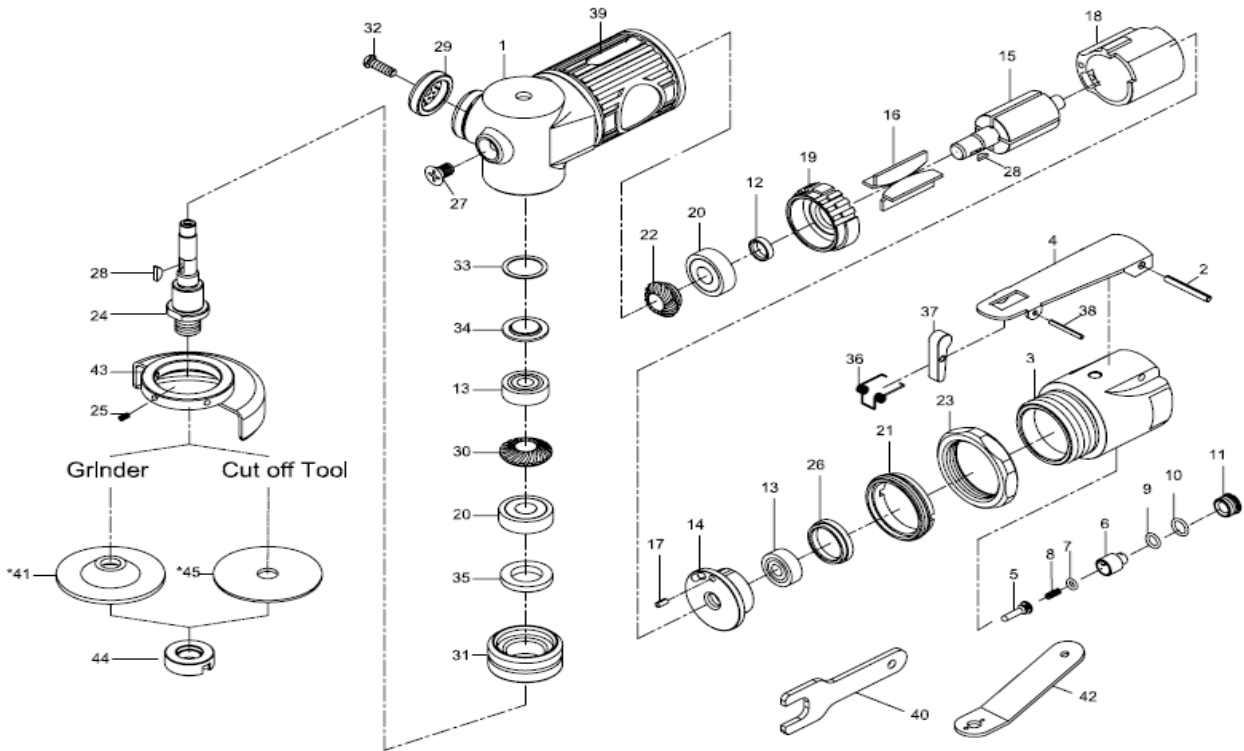

- NL** Slijper
- GB** Grinder
- D** Schleifmaschine
- F** Meuleuse
- I** Smerigliatrici
- DK** Slibemaskine
- N** Sliper

- RC272**
- RC272**
- RC272**
- RC272**
- RC272**
- RC272**
- RC272**

Index	Parts no.	Description	QTY
1	RP54201-11	HOUSING	1
2	RP30102-11	SPRING PIN 3X24L	1
3	RP5J-542003-0004	VALVE BODY	1
4	RP51704-18	LEVER	1
5	RP5J-542005-11	VALVE STEM	1
6	RP5J-542006-11	ADJUST VALVE	1
7	RPOR23385	O-RING 7,8X1,9	1
8	RP5J-542017-11	SPRING	1
9	RPOR23422	O-RING	1
10	RPOR23442	O-RING	1
11	RP5J-542010-11	THROTTLE VALVE PL.	1
12	RP61012-11	SPACER	1
13	RPBB606ZZ	BALL BEARING	2
14	RP54214-11	REAR END PLATE	1
15	RP5J-542015-11	ROTOR	1
16	RP54216-11	ROTOR BLADE	4
17	RP70117-11	SPRING PIN 2,5X5L	1
18	RP654218-11	CYLINDER	1
19	RP654219-11	FRONT END PLATE	1
20	RPBB608ZZ	BALL BEARING	2
21	RP54221-11	LOCK NUT	1
22	RP5J-542022-11	PINION GEAR	1
23	RP54223-11	LOCK RING	1
24	RP5J-542324	SPINDLE	1

Index	Parts no.	Description	QTY
25	RP654225-11	SCREW M3X5L	2
26	RP54226-11	CAP	1
27	RP54227-11	SCREW M5X8L	1
28	RP654232-11	KEY	1
29	RP5J-542011-0002	EXHAUST COVER	1
30	RP5J-542030-11	BEVEL GEAR	1
31	RP654231-11	LOCK NUT	1
32	RP5J-542013-11	SCREW M4X12L	1
33	RP54233-11	PACKING	1
34	RP54234-11	BEARING COVER	1
35	RP54235-11	SEAL	1
36	RP51541-11	SPRING	1
37	RP51540-18	LEVER BAR	1
38	RP51542-11	SPRING PIN 2X18L	1
39	RP54241-0013	RUBBER GRIP	1
40	RP654248	SPANNER	1
*41	RA271SET	CUTTING WHEEL 2"K60	
	RA272SET	CUTTING WHEEL 2"K80	
	RA273SET	CUTTING WHEEL 2"K120	
42	RP5A-7283A40	PIN WRENCH	1
43	RP5J-542349	DISC COVER	1
44	RP5J-542336	NUT	1
*45	RA8617SET	CUTTING WHEEL 50x9,53x1	
*	Optional parts		