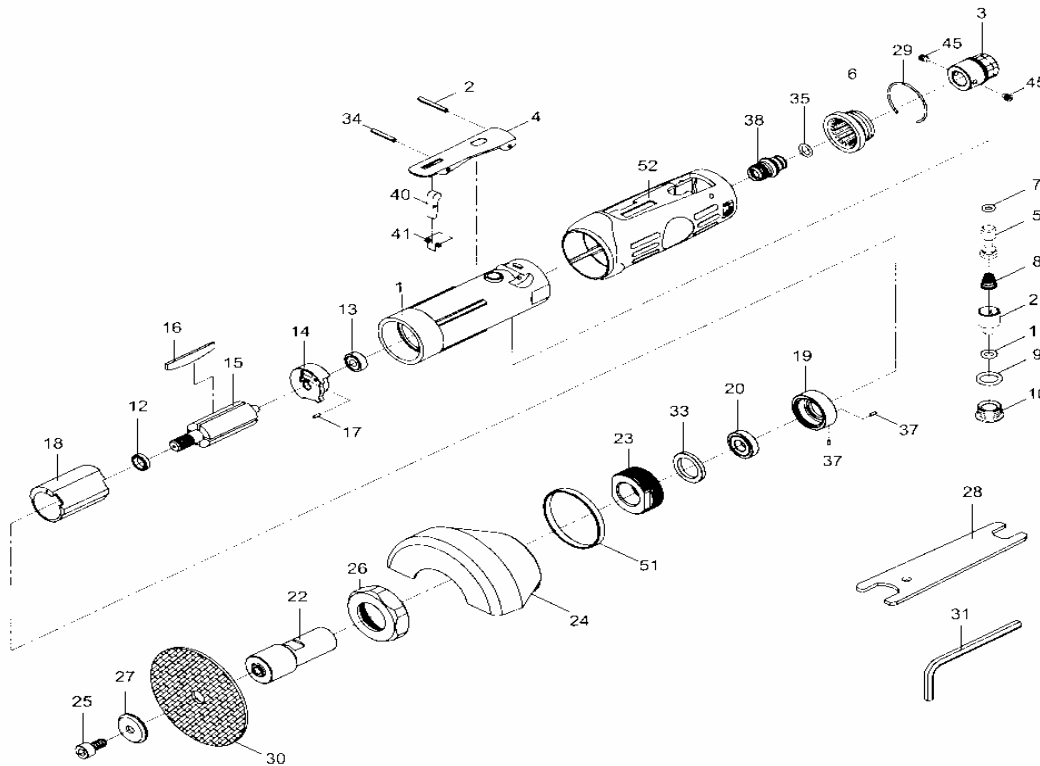

- NL** Slijper
- GB** Grinder
- D** Schleifmaschine
- F** Meuleuse
- I** Smerigliatrici
- DK** Slibemaskine
- N** Sliper

- RC 269**
- RC 269**
- RC 269**
- RC 269**
- RC 269**
- RC 269**
- RC 269**

2010-10

Index	Parts No.	Description	Quantity
1	RPSM301101-11	Motor housing	1
2	RPSP30240	Spring pin 3x24L	1
3	RPSM526303-0003	Air inlet	1
4	RPSM51204-23	Throttle lever +34-40+41	1
5	RPSM51805	Valve stem	1
6	RPSM70948R	Exhaust deflector	1
7	RPOR3334	O-ring	1
8	RPSM51808	Valve spring	1
9	RPOR3713	O-ring	1
10	RPSM51810	Throttle valve plug	1
11	RPOR3953	O-ring	1
12	RP512212-11	Rotor bush	1
13	RPBB696ZZ	Ball bearing BB696ZZ	1
14	RP301114-11	Rear end plate	1
15	RP512215-11	Rotor	1
16	RP512216-11	Rotor blade	4
17	RP0530116	Spring pin 1,5x6L	1
18	RP512218-11	Cylinder	1
19	RP512219-11	Front end plate	1
20	RPBBEE3	Ball bearing BBEE3	1
21	RPSM51821	Air regulator	1

Index	Parts No.	Description	Quantity
22	RP5M52622	Spindle	1
23	RP52623-11	Clamp nut	1
24	RPSM52624	Disc cover	1
25	RPECS06X14	Screw	1
26	RPSM52626	Clamp nut	1
27	RPSM52627	Washer	1
28	RA1024	Duoble ended spanner	1
29	RPSM51229	Retainer ring	1
30	RA8606	Cutting disc	1
31	RA1063	Hex key wrench 5m	1
33	RP512227-11	Washer	1
34	take nr 4	Spring pin	1
35	RPOR23026	O-ring	1
37	RP301117-22	Spring pin 1,5x4L	2
38	RP512241-11	Fixed shaft	1
40	Take 4	Safety bar	1
41	Take 4	Spring	1
45	RP526328-11	Set screw m4x5L	2
51	RP526251	Embellishment	1
52	RPSM512252-11	Rubber grip	1
	RAH-200	Exhaust hose NS	Option

NS = Not shown