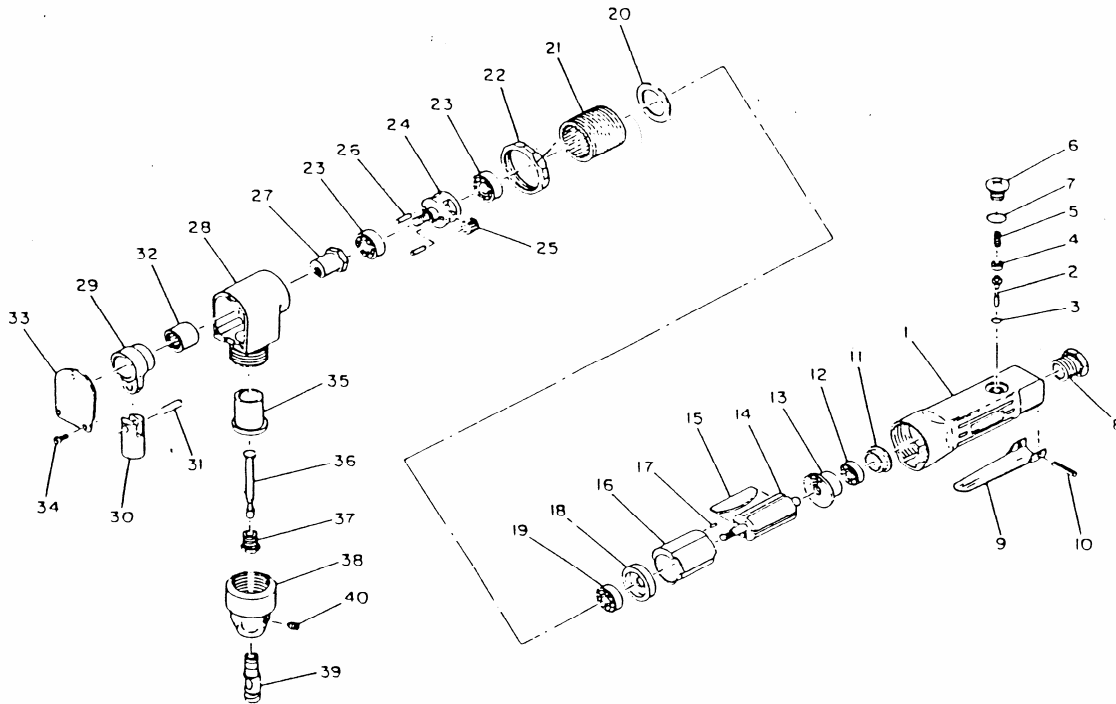

- NL** Knabbelschaar
- GB** Nibbler
- D** Knabber
- F** Grignoteuse
- I** Roditrice
- DK** Pladeudstanser
- N** Nibbler

- RC 4005**
- RC 4005**
- RC 4005**
- RC 4005**
- RC 4005**
- RC 4005**
- RC 4005**

Index	Parts No.	Description	Quantity
1	RP400501	Motor housing	1
2	RP400502	Throttle valve	1
3	RP400503	Throttle valve seal	1
4	RP400504	Throttle valve spring	1
5	RP400505	Throttle valve spring	1
6	RP400506	Throttle valve plug	1
7	RP400507	Throttle valve plug	1
8	RP400508	Inlet bushing	1
9	RP400509	Throttle lever	1
10	RP400510	Throttle lever pin	1
11	RP400511	End plate cap	1
12	RP400512	Rear rotor bearing	1
13	RP400513	Rear end plate	1
14	RP400514	Rotor	1
15	RP0175B16	Vane	4
16	RP400516	Cylinder	1
17	RP400517	Cylinder dowel	1
18	RP400518	Front end plate	1
19	RP400519	Front rotor bearing	1
20	RP400520	Motor clamp washer	1
21	RP400521	Gear case	1

Index	Parts No.	Description	Quantity
22	RP400522	Gear case nut	1
23	RPBB6001ZZ	Spindle bearing	2
24	RP0400825	Spindle	1
25	RP400525	Spindle planet gear	2
26	RP400526	Spindle gear shaft	2
27	RP400527	Exxentric nut	1
28	RP400528	Nibbler housing	1
29*	RP400529	Nibbler crank N.A.	1
30*	RP400530	Crankshaft N.A.	1
31*	RP400531	Crankshaft pin N.A.	1
32	RP400532	Crank bearing	1
33	RP400533	Nibbler housing cover	1
34	RP400534	Housing cover screw	3
35	RP400535	Crankshaft bushing	1
36	RA400536	Cutter	1
37	RP400537	Cutter locknut	1
38	RP400538	Nibbler housing nut	1
39	RA400539	Cutter die	1
40	RP400540	Cutter die set screw	1
*29A	RP400529ASSY	Assembly 29+30+31	1