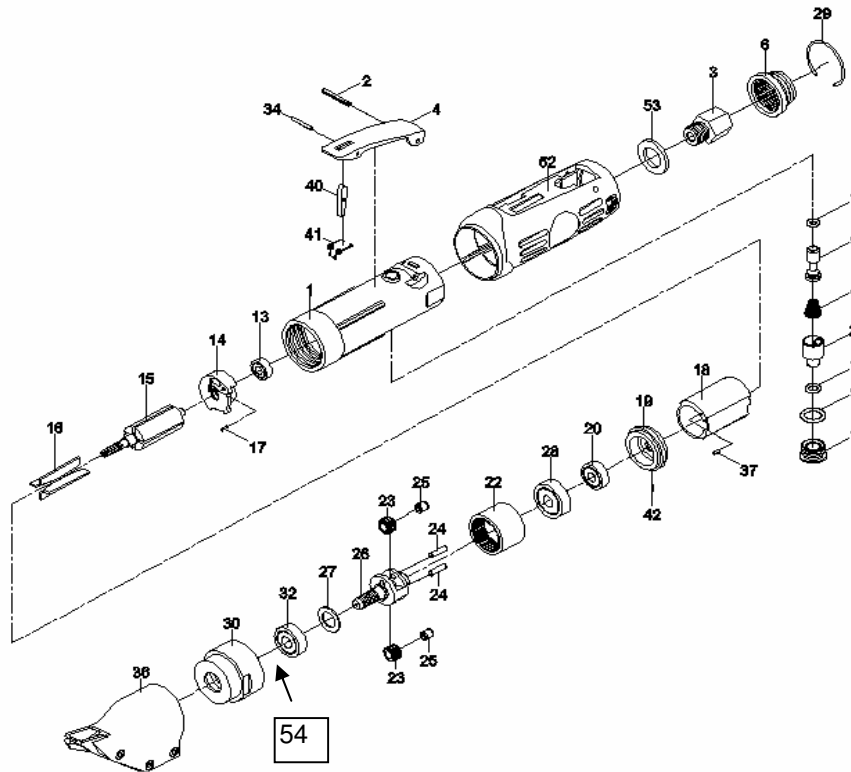

- NL** Blikschaar
- GB** Metal shear
- D** Blehschere
- F** Cisaille
- I** Cesovia per metalli
- DK** Pladeklipper
- N** Metall saks

- RC 224**
- RC 224**
- RC 224**
- RC 224**
- RC 224**
- RC 224**
- RC 224**

2005-11

Index	Parts No.	Description	QTY
1	RPSM301101-11	MOTOR HOUSING	1
2	RPSP30240	SPRING PIN (3X24L)	1
3	RPSM51203	AIR INLET	1
4	RPSM51204-23	THROTTLE LEVER (Incl.2,34,40,41)	1
5	RPSM51805	VALVE SHAFT	1
6	RPSM70948R	EXHAUST DIFFUSER	1
7	RPOR3334	O-RING (4.8X1.9)	1
8	RPSM51808	VALVE SPRING	1
9	RPOR3713	O-RING (11.8X2.4)	1
10	RPSM51810	THROTTLE VALVE PLUG	1
11	RPOR3953	O-RING (6.5X2)	1
13	RPBB696ZZ	BALL BEARING (696ZZ)	1
14	RP301114-11	REAR END PLATE	1
15	RP7A-301115-11	ROTOR	1
16	RP512216-11	ROTOR BLADES	4
17	RP0530116	SPRING PIN (1.5X6L)	1
18	RP512218-11	CYLINDER	1
19	RP6K-301119-11	FRONT END PLATE	1
20	RPBB608ZZ	BALL BEARING (608ZZ)	1
21	RPSM51821	AIR REGULATOR	1

Index	Parts No.	Description	QTY
22	RP7A-301122-11	INTERNAL GEAR	1
23	RPSM72523	PLANET GEAR (INCL. 25)	2
24	RPSM70924R	PIN (4X14.8)	2
25	TAKE 23	BUSHING	2
26	RP7A-301126-11	WORK SPINDLE	1
27	RP053213	WASHER	1
28	RPBB6200Z	BALL BEARING (6200Z)	1
29	RPSM51229	RETAINER RING	1
30	RP29-301130-0003	CLAMP NUT	1
32	RPBB6000ZZ	BALL BEARING (6000ZZ)	1
34	take nr 4	SPRING PIN (3X18L)	1
35	RPOR23026	O-RING (7.65X1.78)	1
36	RA220225	SHEAR HEAD SET	1
37	RP30117-22	SPRING PIN (1.5X4L)	1
38	RP512241-11	FIXED SHAFT	1
40	Take 4	SAFETY BAR	1
41	Take 4	SPRING	1
42	RPSM51217	SPRING PIN (2X4L)	1
45	RP526328-11	SET SCREW (M4X5L)	2
52	RPSM512252-11	RUBBER GRIP	1
53	RP0022025	SPACING COLLAR	1