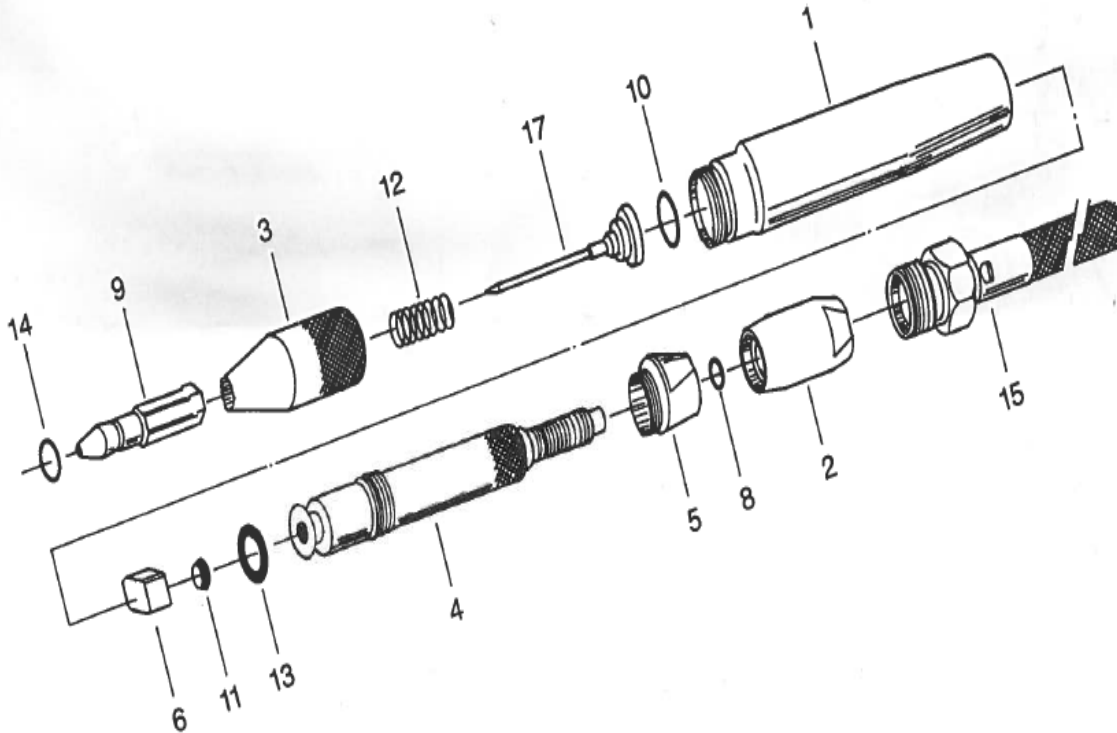

- NL** Graveerpen RC: 361
- GB** Engraving pen RC 361
- D** Gravierstift RC 361
- F** Crayon graveur RC 361
- I** Incisore ad impulsi RC 361
- DK** Engraving pen RC 361
- N** Engraving pen RC 361

2014-08

Index	Parts No.	Description	Quantity
1	RPS940001	Boby	1
2	RPS940002	Adjustment Nut	1
3	RPS940003	Front Part	1
4	RPS940004	Throttle Valve	1
5	RPS940005	Ring Nut	1
6	RPS940006	Valve seat	1
8	RPS940008	O-Ring	1
9	RPS940009	Bush	1
10	RPS940010	O-Ring	1

Index	Parts No.	Description	Quantity
11	RPS940011	Seal	1
12	RPS940012	Spring	1
13	RPS940013	O-ring	1
14	RPS940014	O-ring	1
15	RPS940015	Air Nose	1
16	RPS940016	Sleeve for Thin Point (NS)	1
17	RPS940017	Sleeve for Medium Point	1
18	RPS940018	Sleeve for Large Point (NS)	1