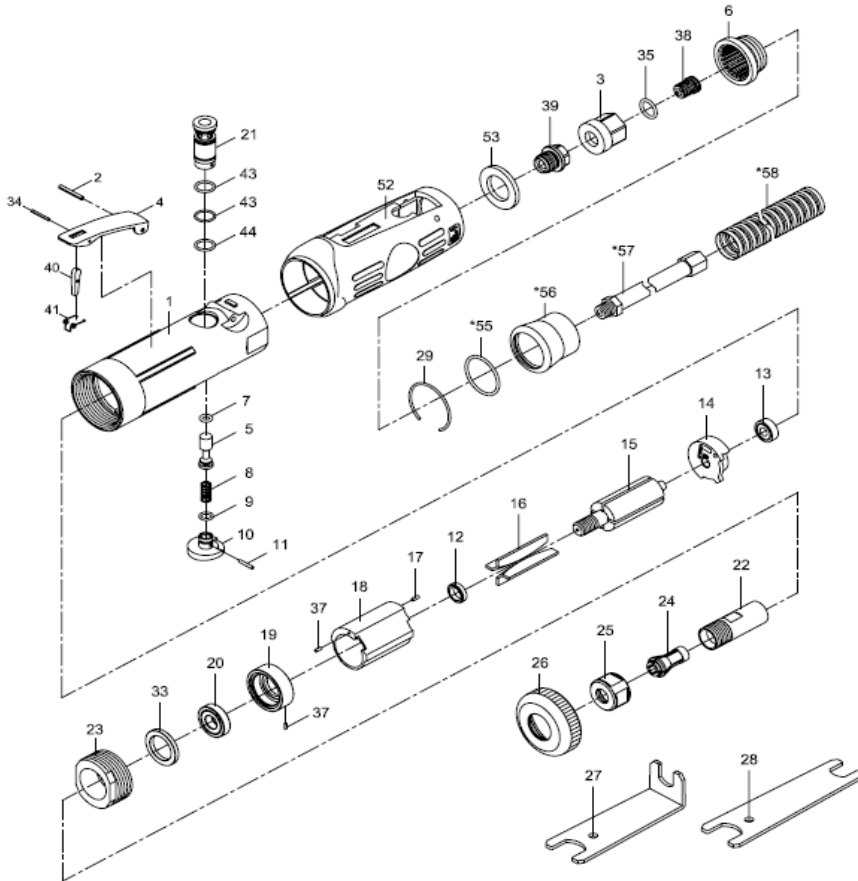

- NL** Stiftslijper 6mm
 - GB** Die grinder 6mm
 - D** Stabschleifer 6mm
 - F** Fraiseuse 6mm
 - I** Smerigliatrice diritta 6 mm
 - DK** Stift-slibemaskiner
 - N** Håndslipere
- RC534**
 - RC534**
 - RC534**
 - RC534**
 - RC534**
 - RC534**
 - RC534**

2013-04

Index	Parts No.	Description	Qty
1	RPSM51-3011B01	Motor Housing	1
2	RPSM30102	Spring Pin (3x24)	1
3	RPSM51-3011A03	Air Inlet	1
4	RPSM6K-301104	Throttle Lever	1
5	RPSM51-3011B05	Valve Shaft	1
6	RPSM51206	Exhaust Diffuser	1
7	RPSM72007	O-Ring (3.9x2.2)	1
8	RPSM30108	Valve Spring	1
9	RPSM72804	O-Ring (6.5x1.5)	1
10	RPSM51-3011B10	Air Regulator Knob	1
11	RPSMSP02001200	Spring Pin (2x12)	1
12	RPSM51212	Rotor Bush	1
13	RPSM52213	Ball Bearing (696zz)	1
14	RPSM301114	Rear End Plate	1
15	RPSM512215	Rotor	1
16	RPSM512216	Rotor Blade	4
17	RPSM30117	Spring Pin (1.5x6)	1
18	RPSM512218	Cylinder	1
19	RPSM512219	Front End Plate	1
20	RPBB6000Z	Ball Bearing (6000zz)	1
21	RPSM51-3011B06	Bushing	1
22	RPSM51222	Spindle	1
23	RPSM512223	Clamp Nut	1
24	RPSM51224	Collet	1
25	RPSM51225	Collet Nut	1
26	RPSM512226	Housing Cap	1

Index	Parts No.	Description	Qty
27	RPSM51227	Angle Double Ended Spanner	1
28	RPSM51228	Double Ended Spanner	1
29	RPSM51229	Retainer Ring	1
33	RPSM512227	Washer	1
34	RPSM51542	Spring Pin (2x18)	1
35	RPSMOR00705105	O-Ring (7.5x1.5)	1
37	RPSM30117-22	Spring Pin (1.5x4)	2
38	RPSM51-3011A42	Screw	1
39	RPSM51-3011B41	Fixed Shaft	1
40	RPSM522239	Safety Bar	1
41	RPSM522212	Spring	1
43	RPSMOR01007105	O-Ring (10.7x1.5)	2
44	RPSMOR01104103	O-Ring (11.4x1.25)	1
52	RPSM512256	Rubber Grip	1
53	RPSM51250	Damping Material	1
55*	RPSM70144	O-Ring (25.7x2.62)	1
56*	RPSM70143	Clamp	1
57*	RPSM51239	Hose	1
58*	RPSM52238	Exhaust Hose	1