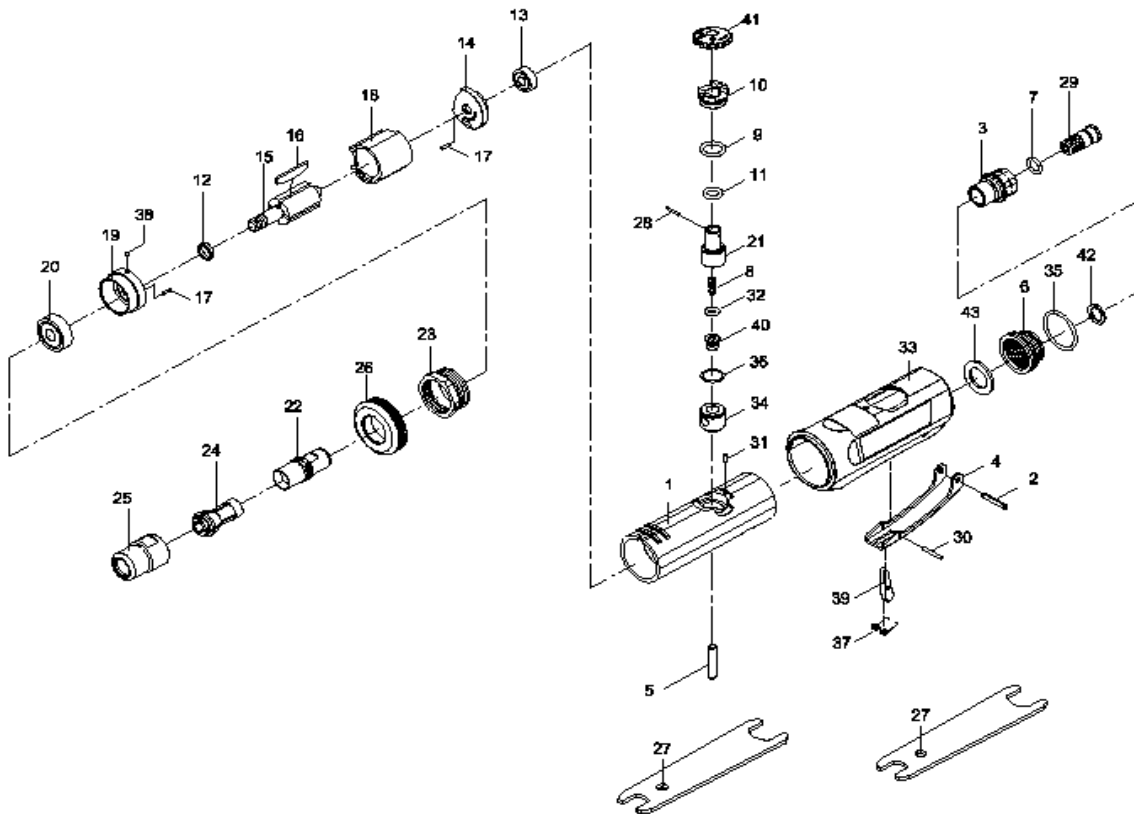

2008-01

Index	Parts No.	Description	Quantity
1	RPSM522201	Motor housing	1
2	RP0841030	Lever pin	1
3	RPSM522203-21	Air inlet	1
4	RPSM522204SA	Throttle lever assy	1
		incl. 2+30+37+39	
5	RPSM522205	Valve shaft	1
6	RPSM522206	Defector	1
7	RPOR00705105	O-ring	1
8	RPSM522208	Spring	1
9	RPOR3988	O-ring	1
10	RPSM522210	Valve screw	1
11	RPOR3288	O-ring	1
12	RPSM52212	Rotor spacer	1
13	RPBB696ZZ	Ball bearing	1
14	RPSM52214	Rear end plate	1
15	RPSM52215	Rotor	1
16	RP0520111	Rotor blade	4
17	RP0530116	Pin	2
18	RPSM52218	Cylinder	1
19	RPSM52219	Front end plate	1
20	RPBB608ZZ	Ball bearing	1
21	RPSM52221	Controller	1
22	RPSM53222	Spindle	1

Index	Parts No.	Description	Quantity
23	RPSM322223	Front coupling	1
24	RA1021	Collet	1
25	RPSM52225	Collet nut	1
26	RPSM532226	Front cap	1
27	RA1026	Spanner	2
28	RPSM522217	Spring pin	1
29	RPSM522241	Fixed shaft	1
30	take 4	Sping pin	1
31	RPSM51817	Spring pin	1
32	RPOR23376	O-ring	1
33	RPSM522252-15	Grip	1
34	RPSM522236	Bushing	1
35	RPSM52235	O-ring	1
36	RPSM52236	O-ring	1
37	take 4	Spring	1
38	RPSM52245	Steel ball	1
39	take 4	Safety bar	1
40	RPSM522240	Throttle valve	1
41	RPSM522238	Knob	1
42	RPSM522243	Washer	1
43	RPSM522250	Damping Material	1