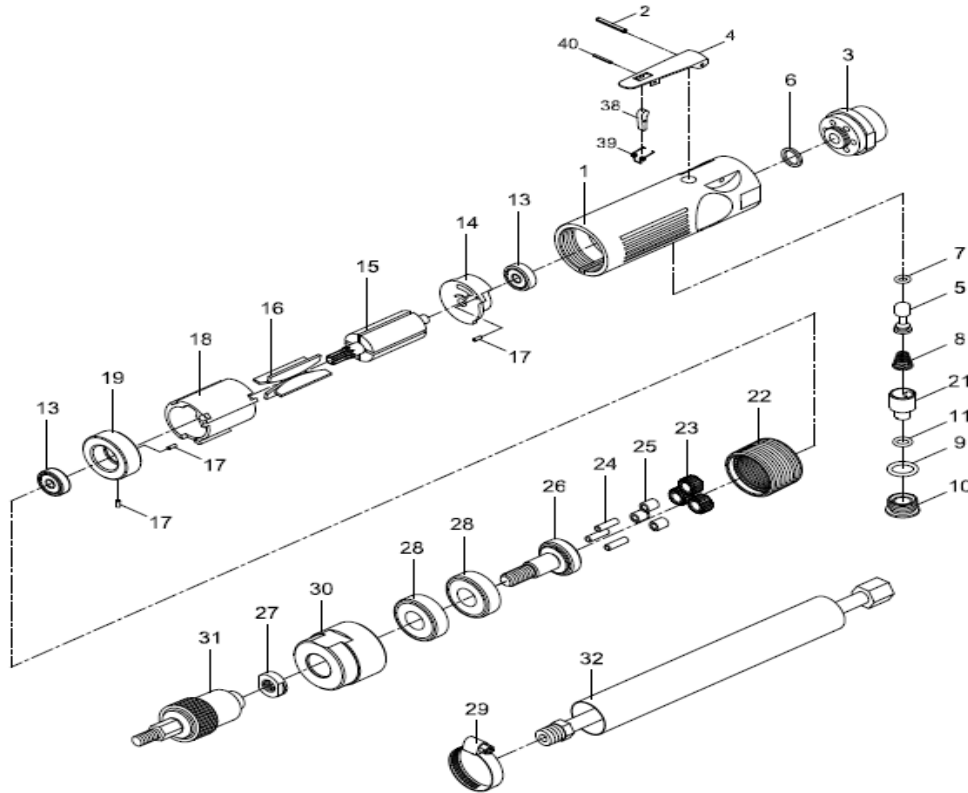

NL	Bandenopruwer	RC537
GB	tire buffer	RC537
D	Reifenaufrauer/Stabschleifer	RC537
F	Meuleuse	RC537
I	Smerigliatrici	RC537
DK	Stift-slibemaskiner	RC537
N	Håndslipere	RC537

Index	Parts No.	Description	QYT
1	RPSM51801	Motor housing	1
2	RPSM30102	Spring pin 3 x 24L	1
3	RPSM51803	Air inlet	1
4	RPSM51504	Throttle lever	1
5	RPSM51205	Valve stem	1
6	RPSM51843	Packing	1
7	RPSM70107	O-Ring 4,8 x 1,9	1
8	RPSM51208	Valve spring	1
9	RPSM70123	O-Ring 11,8 x 2,4	1
10	RPSM51210	Throttle valve plug	1
11	RPSM40305	O-ring 6,5x2,0	1
13	RPBB696ZZ	Ball bearing BB696ZZ	2
14	RPSM51214	Rear end plate	1
15	RPSM70615	Rotor	1
16	RPSM51216	Rotor blades	4
17	RPSM70117	Spring pin 2x 5L	3
18	RPSM7011822	Cylinder	1

Index	Parts No.	Description	QYT
19	RPSM70619	Front end plate	1
21	RPSM51221	Air regulator	1
22	RPSM71022	Internal gear	1
23	RPSM80223	Planet gear	3
24	RPSM30124	Pin	3
25	RPSM80225	Busching	1
26	RPSM70626	Planet cage	1
27	RPSM72529	Chuck spacer	1
28	RPBB6201ZZ	Ball Bearing 6201Z	2
29	RPSM51828	Clamp	1
30	RPSM71024	Front housing	1
31	RPSM66130	Tire buffer head	1
32	RPSMEH6618SUB	Exhaust hose ass.	1
38	RPSM51540	Safety bar	1
39	RPSM51541	Spring	1
40	RPSM51542	Spring pin 2 x 18L	1