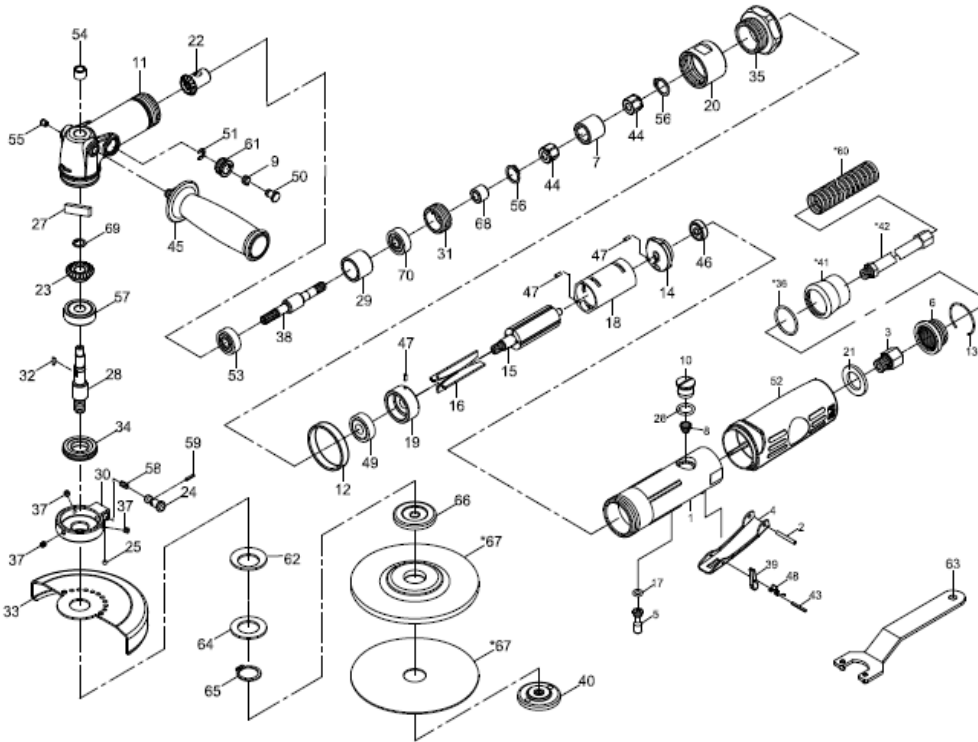

- NL Slijper
- GB Grinder
- D Schleifmaschine
- F Meuleuse
- I Smerigliatrici
- DK Slibemaskine
- N Sliper

- RC26125
- RC26125
- RC26125
- RC26125
- RC26125
- RC26125
- RC26125

2018-02

Index	Parts no.	Description	Quantity
1	RPSM5K-3051B01	Motor Housing	1
2	RPSM30102	Spring pin 3x24	1
3	RPSM51203	Air inlet	1
4	RPSM6K-301104	Throttle Lever	1
5	RPSM6K-301105	Valve Shaft	1
6	RPSM51206	Exhaust Diffuser	1
7	RPSM5B-321107	Connector	1
8	RPSM51208	Valve Spring	1
9	RPSM5B-321109	Spring	1
10	RPSM51-3011A10	Plug	1
11	RPSM5B-321101	Front Housing	1
12	RPSM5K-3011B12	Decoration Ring	1
13	RPSM51229	Retainer Ring	1
14	RPSM5K-3011B14	Rear end plate	1
15	RPSM5B-321115	Rotor	1
16	RPSM5K-3011B16	Rotor blade	4
17	RPSM70107	O-Ring (4.8x1.9)	1
18	RPSM5L-520018	Cylinder	1
19	RPSM5B-321119	Front End Plate	1
20	RPSM5B-321120	Connector Nut	1
21	RPSM51250	Muffler	1
22	RPSM5B-327122	Bevel gear	1
23	RPSM5B-327123	Bevel gear	1
24	RPSM5K-3011B24	Lock Bar	1
25	RPSM30143	Steel Ball (5/32")	1
27	RPSM5B-327124	Felt Oiler	1
28	RPSM5B-321128	Spindle	1
29	RPSM5B-321129	Spacer	1
30	RPSM5B-321130	Cover Seat	1
31	RPSM5B-321131	Lock Nut	1
32	RPSM654232	Key	1
33	RPSM5C-321142	Disc Cover	1
34	RPSM5B-321134	Lock Nut	1
35	RPSM5B-321135	Clamp Nut	1
*36	RPSM70144	O-Ring (25.07x2.62)	1

* Optinal Parts

Index	Parts no.	Description	Quantity
37	RPSM40340	Set Crew	3
38	RPSM5B-321138	Spindle	1
39	RPSM522239	Safety Bar	1
40	RPSM5C-321140	Flange Nut	1
41	RPSM70143	Clamp	1
42	RPSM51239	Hose	1
43	RPSM51542	Spring Pin (2x18)	1
44	RPSM5B-321144	Nut	2
45	RPSM5B-321145	Side Handle	1
46	RPSM030113	Ball Bearing (626zz)	1
47	RPSM72017	Spring Pin (2.5x6)	3
48	RPSM522212	Spring	1
49	RPSM051220	Ball Bearing (6000zz)	1
50	RPSM5B-321150	Stop Button	1
51	RPSM63047	Retainer Ring	1
52	RPSM512253	Rubber Grip	1
53	RPSM061020	Ball Bearing (628zz)	1
54	RPSM0BK0709	Needle Bearing	1
55	RPSM56237	Oil Cap	1
56	RPSTW15	Retaining Ring	2
57	RPSM06200ZZ-3A	Ball Bearing (6200zz)	1
58	RPSM5K-3011B08	Spring	1
59	RPSM72902	Ball Bearing (6200zz)	1
60	RPSM52237	Spring Pin	1
61	RPSM5B-321161	Exhaust Hose	1
62	RPSM5B-321125	Washer	1
63	RPSM619554	Pin Wrench	1
64	RPSM5B-321124	Spring Washer	1
65	RPSTW20	Retaining Ring	1
66	RPSM5C-321143	Flange	1
	RPSM619539	Grinding Wheel	1
*67	RPSM5N-321139	Cutting Wheel	1
68	RPSM5B-321112	Spacer	1
69	RPSM709112R	Snap Ring	1
70	RPSM0628LLU-3A	Ball Bearing	1