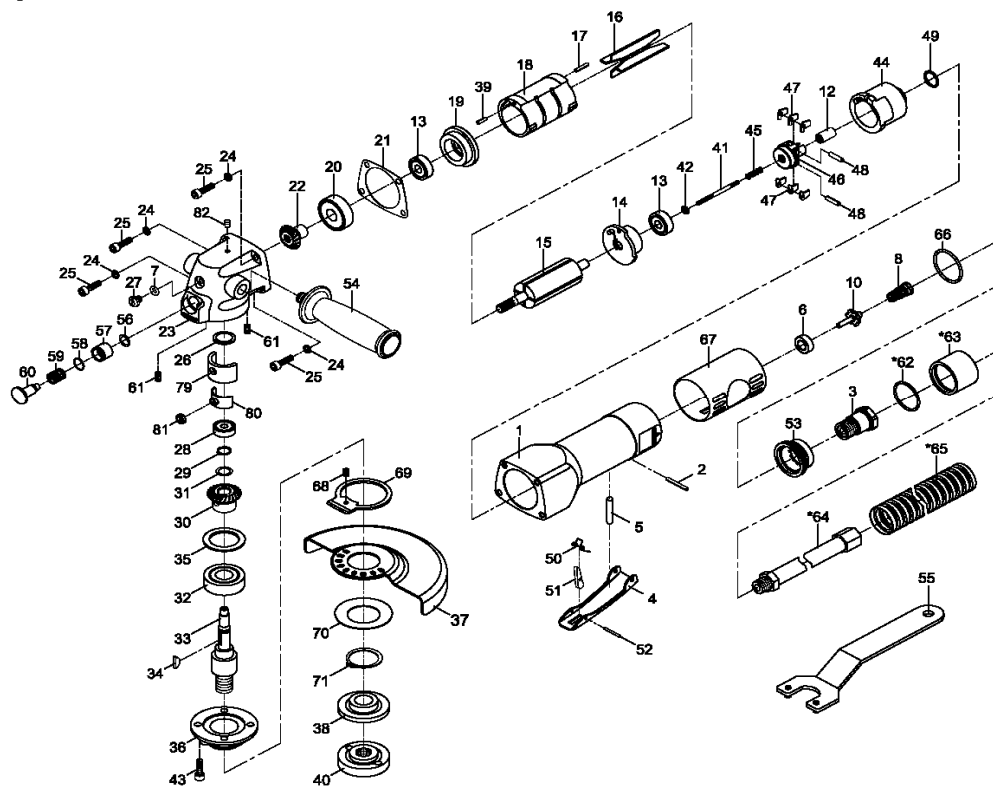

RODAC
 International by
 2009-12
M14

Index	Parts no.	Description	QTY
1	RPSM5D-6192A01	Motor housing	1
2	RP133SX07	Spring pin 3X24	1
3	RPSM5D-619203	Air inlet	1
4	RPSM6K-301104	Thr.lever+50+51+52	1
5	RPSM500105	Pin	1
6	RP75-725145	Rubber spacer	1
7	RPOR3286	O-ring 4.9x2.2	1
8	RP16402	Spring	1
10	RP75-725146	Valve stem	1
12	RPSM61912	Plunger	1
13	RPBB608ZZ	Ball bearing 608zz	2
14	RPSM5D-619214	Rear plate	1
15	RPSM61915	Rotor	1
16	RPSM61916	Rotor blade	4
17	RPSM70917R	Spring pin	1
18	RPSM5D-619218	Cylinder	1
19	RPSM5D-619219	Front end plate	1
20	RPBB6201Z	Ball bearing 6201z	1
21	RPSM5D-619008	Gasket	1
22	RPDG40029	Bevel gear	1
23	RPSM5D-619228-0001	Gear housing	1
24	RPEW05	Spring washer	4
25	RPECS05X18	Screw	4
26	RPDG40002	Spacer	1
27	RPPG38043	Screw	1
28	RPBB626ZZ	Ball bearing 626zz	1
29	RPSTW010	Retaining ring stw10	1
30	RPSM5D-6192S30	Bevel gear	1
31	RPWW0010	Wave washer	1
32	RPBB6202ZZ	Ball bearing 6202zz	1
33	RPSM5D-6192S26	Spindle M14	1
34	RP61934-11	Key	1
35	RP5D-6192S11	Spacer	1
36	RP5D-6192S07	Bearing cap	1
37	RP5D-6192S02	Disc cover 125mm	1
37A	RP5C-6192S03	Disc cover 115mm	1
38	RP5D-619239-0003	Flange	1
39	RPSM61048	Spring pin	1