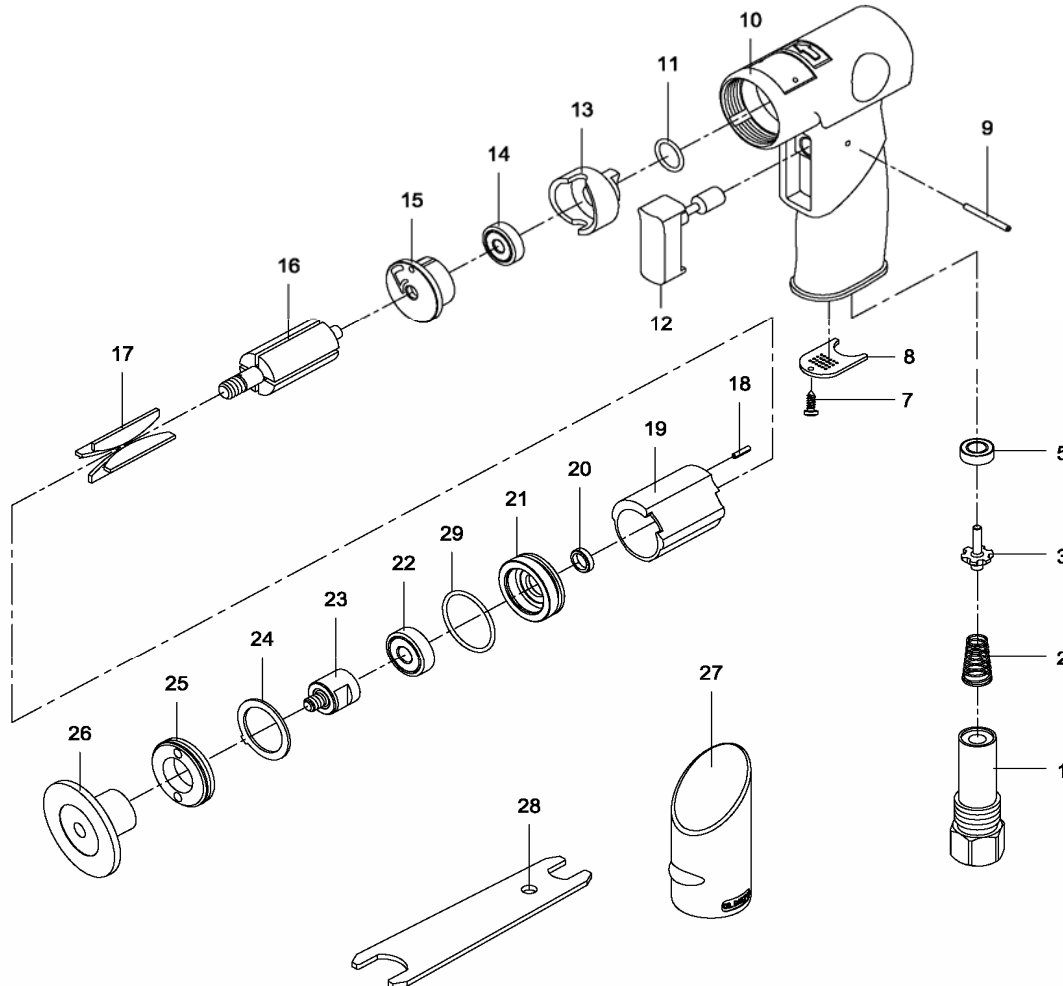

- NL** Slijper
- GB** Mini Disc Sander
- D** Schleifmaschine
- F** Meuleuse
- I** Smerigliatrici
- DK** Slibemaskine
- N** Sliper

RC163 - RC 164 - RC165
 RC163 - RC 164 - RC165
 RC163 - RC 164 - RC165
 RC163 - RC 164 - RC165
 RC163 - RC 164 - RC165
 RC163 - RC 164 - RC165
 RC163 - RC 164 - RC165

2008-10

Index	Parts No.	Description	Quantity
1	RP16401	Air inlet	1
2	RP16402	Spring	1
3	RP75-725146	Valve stem	1
4	Take 5		
5	RP600145	Rubber spacer	1
6	Take 5		
7	RPSM40309	Screw (M3x8L)	1
8	RP16408	Diffuser	1
9	RP14510	Pin	1
10	RP16410	Motor housing	1
11	RPOR3293	O-ring (12.42x1.78)	1
12	RP16412	Trigger	1
13	RP16413	Air regulator	1
14	RPBB626ZZ	Ball bearing	1
15	RPSM30114	Rear plate	1

Index	Parts No.	Description	Quantity
16	RP16416	Rotor	1
17	RP16417	Rotor blade	4
18	RPSM30117	Spring pin	1
19	RPSM30118	Cylinder	1
20	RPSM61012	Rotor bush	1
21	RP600119-12	Front plate	1
22	RPBB608ZZ	Ball bearing	1
23	RP14527	Spindle	1
24	RP14525	Spacer	1
25	RP14526	Motor lock nut	1
26	RA2R0H	Pad 2"	1
26A	RA3R0H	Pad 3" NS	1
27	RP16427	Rubber grip	1
28	RA1026	Spanner	1
29	RPOR3302	O-ring (26.7x1.78)	1