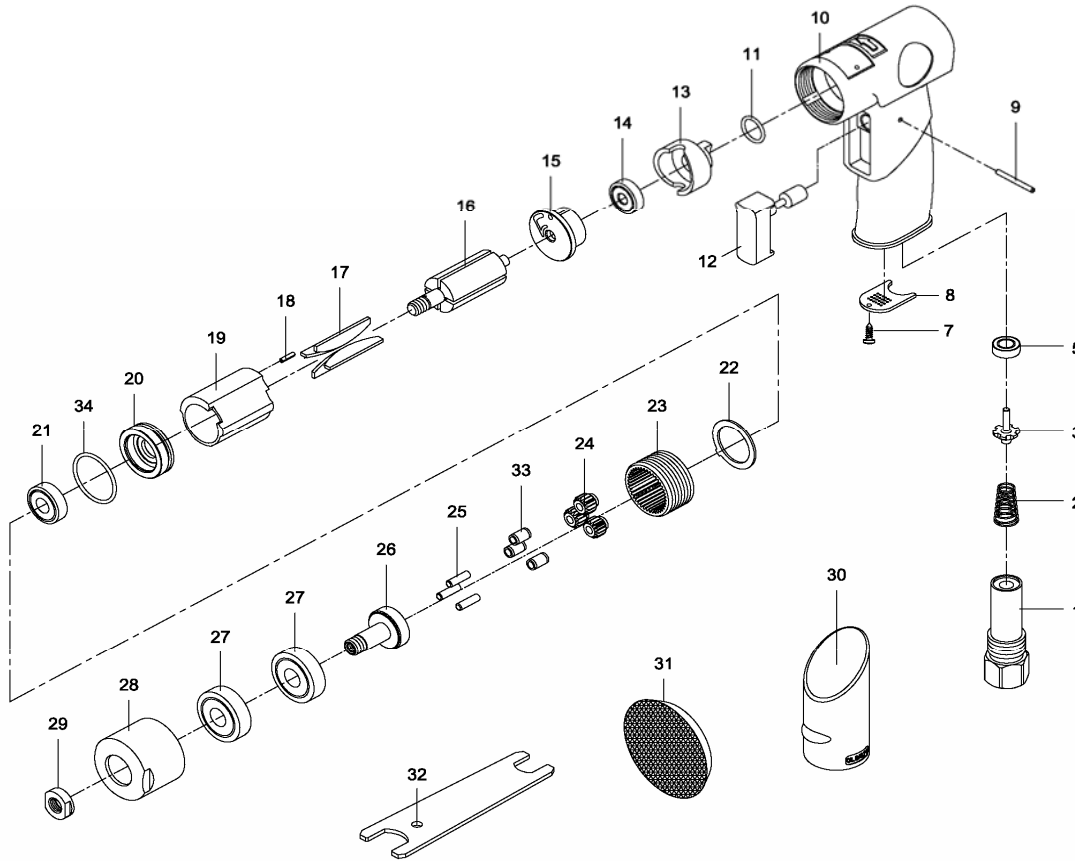

2008-10

Index	Parts No.	Description	Quantity
1	RP16401	Air inlet	1
2	RP16402	Spring	1
3	RP75-725146	Valve stem	1
4	Take 5		
5	RP600145	Rubber spacer	1
6	Take 5		
7	RPSM40309	Screw (M3x8L)	1
8	RP16408	Diffuser	1
9	RP14510	Pin	1
10	RP16410	Motor housing	1
11	RPOR3293	O-ring (12.42x1.78)	1
12	RP16412	Trigger	1
13	RP16413	Air regulator	1
14	RPBB626ZZ	Ball bearing	1
15	RPSM30114	Rear plate	1
16	RP16416	Rotor	1
17	RP16417	Rotor blade	4

Index	Parts No.	Description	Quantity
18	RPSM30117	Spring pin	1
19	RPSM30118	Cylinder	1
20	RP600419-12	Front plate	1
21	RPBB608ZZ	Ball bearing	1
22	RP14525	Spacer	1
23	RP16623	Internal gear	1
24	RP16624	Planet gear	3
25	RP0039029	Pin	3
26	RP16626	Work spindle	1
27	RPBB6200ZZ	Ball bearing	2
28	RP16628	Clamp nut	1
29	RP0022025	Spacer	1
30	RP16427	Rubber grip	1
31	RA168	Pad	1
32	RA1024	Spanner	1
33	RP600425	Bushing	3
34	RPOR3302	O-ring (26.7x1.78)	1