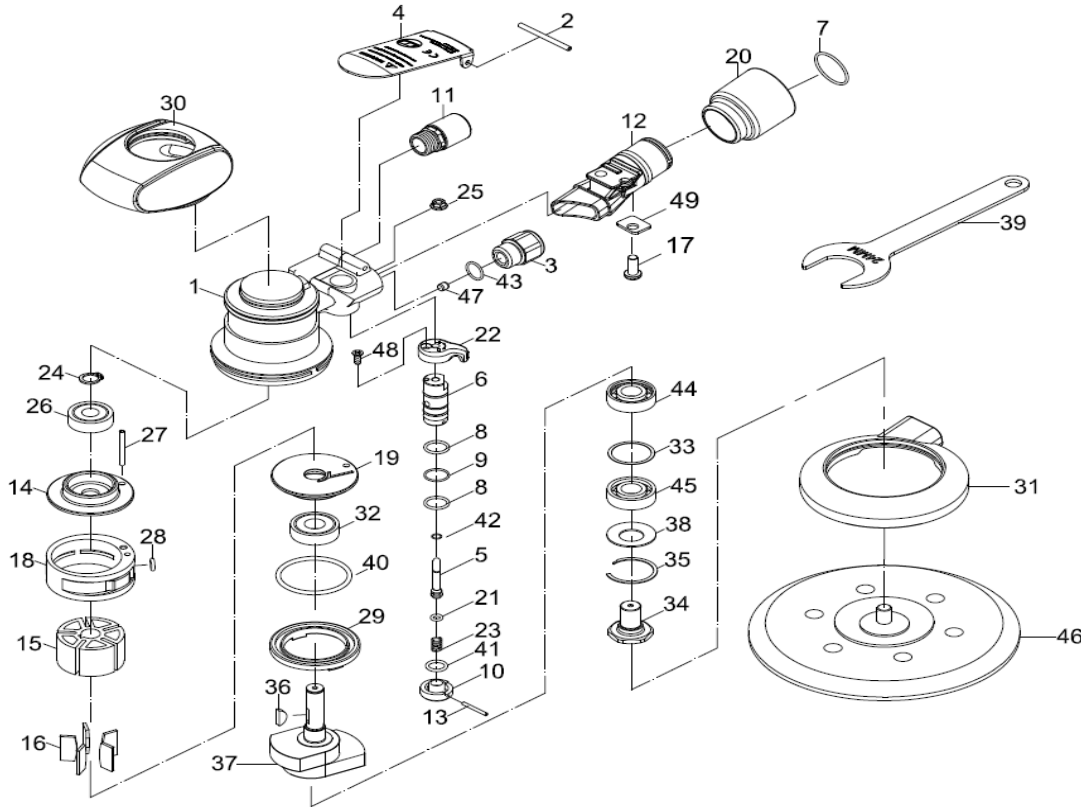

- | | | |
|-----------|------------------------------|-----------------|
| NL | Schuurmachine | RC92462S |
| GB | Sander | RC92462S |
| D | Schleifmaschine | RC92462S |
| F | Ponceuse | RC92462S |
| I | Smerigliatrici a tela | RC92462S |
| DK | Slibemaskine | RC92462S |
| N | Papirslipere | RC92462S |

Index	Parts No.	Description	Qty
1	RPSM66-5137C01	Housing	1
2	RPSMSPO3004000	Spring Pin (3x40L)	1
3	RPSM66-6133C03	Air Inlet	1
4	RPSM66-6133C04-0051	Throttle Lever	1
5	RPSM66-6133C05	Shaft	1
6	RPSM66-5137C06	Bushing	1
7	RPSMOR02105105	O-Ring (21.5x1.5)	1
8	RPSMOR01007105	O-Ring(2) (10.7)(1.5)	1
9	RPOR41663	O-Ring (10.5x1)	1
10	RPSM66-5137C11	Lock Seat	1
11	RPSM66-6133C26-11S	Silencer	1
12	RPSM66-6133C12	Adapter	1
13	RPSM51542	Spring Pin (2x18L)	1
14	RPSM66-6133C14	Rear End Plate	1
15	RPSM66-5137C15	Rotor	1
16	RPSM66-5137C16	Rotor Blade(5)	1
17	RPSM66-6133C17	Screw (M5x10)	1
18	RPSM66-5137C18	Cylinder	1
19	RPSM66-6133C19	Front End Plate	1
20	RPSM66-6133C20	Swivel Exhaust	1
21	RPOR3286	O-Ring (3.68x1.78)	1
22	RPSM66-5137C10	Regulator	1
23	RPSM66-6133C08	Spring	1
24	RPSM66-6132A12	Retainer Ring	1
25	RPSM66-6133C32	Nut (M5x0.8)	1
26	RPBB6000ZZ	Ball Bearing (6000ZZ)	1

* optional part

Index	Parts No.	Description	Qty
27	RPSMSP03002800	Spring Pin (3x28)	1
28	RPOR3935	O-Ring (5x2)	1
29	RPSM66-6133C29	Lock Ring	1
30	RPSM66-5137C30	Grip Hat	1
31	RPSM66-6135C31	Shroud	1
32	RPBB6001ZZ	Ball Bearing (6001ZZ)	1
33	RPSM66-6132A13	Washer	1
34	RPSM66-6132A34	Shaft	1
35	RPSM60-613135	Snap Ring	1
36	RPSM61934	Key (3x13)	1
37	RPSM66-6233A37	Balancer Shaft	1
38	RPSM60-613139	Washer	1
39	RPSM66-6132A54	Spanner	1
40	RPSMOR03904301	O-Ring (39.4x3.1)	1
41	RPSMOR00705105	O-Ring (8.8x1.7)	1
42	RPSMOR00200100	O-Ring (2x1)	1
43	RPOR5517	O-Ring(2) (13.5x1.5)	1
44	RPBB6001	Ball Bearing (6001)	1
45	RPSM06001P	Ball Bearing (6001P)	1
46 *	RPSM60-613142	Pad (6")	1
47	RPSM66-6133C22	Stopper	1
48	RPSM61035	Screw	1
49	RPSM66-6133A11	Washer	