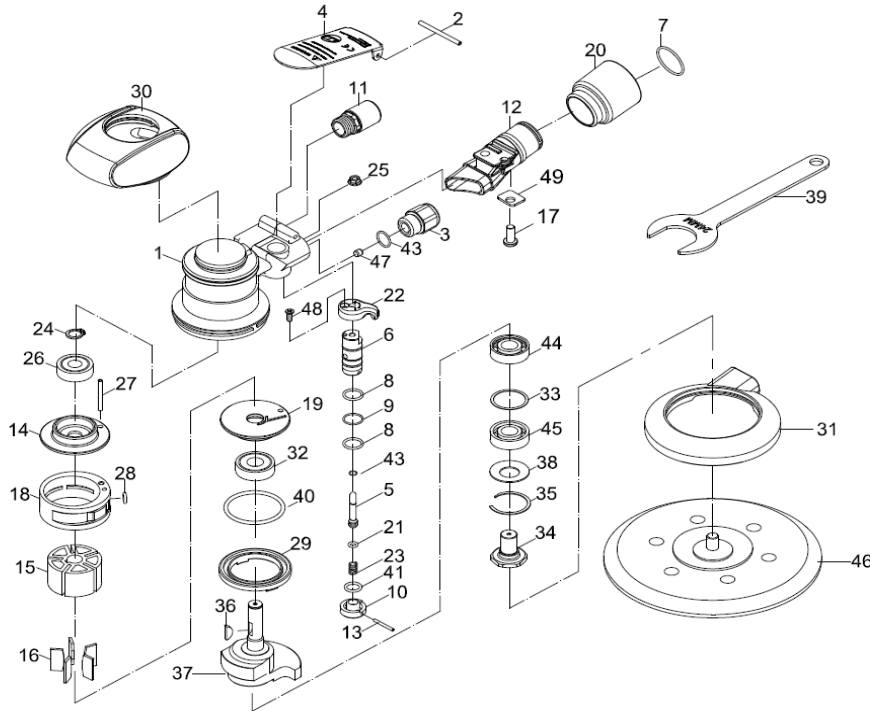

NL	Schuurmachine	RC92463S
GB	Sander	RC92463S
D	Schleifmaschine	RC92463S
F	Ponceuse	RC92463S
I	Smerigliatrici a tela	RC92463S
DK	Slibmaskine	RC92463S
N	Papirslipere	RC92463S

Index	Parts No.	Description	Qty
1	RPSM66-5137C01	HOUSING	1
2	RPSMSP03004000	SPRING PIN	1
3	RPSM66-6133C03	AIR INLET	1
4	RPSM66-6133C04-0051	THROTTLE LEVER	1
5	RPSM66-6133C05	SHAFT	1
6	RPSM66-5137C06	BUSHING	1
7	RPOR02105105	O-RING	1
8	RPOR01007105	O-RING	2
9	RPOR52236	O-RING	1
10	RPSM66-5137C11	LOCK SEAT	1
11	RPSM66-6133C26-11S	SILENCER	1
12	RPSM66-6133C12	ADAPTER	1
13	RPSM51542	SPRING PIN	1
14	RPSM66-6133C14	REAR END PLATE	1
15	RPSM66-5137C15	ROTOR	1
16	RPSM66-5137C16	ROTOR BLADE	5
17	RPSM66-6133A17	SCREW	1
18	RPSM66-5137C18	CYLINDER	1
19	RPSM66-6133C19	FRONT END PLATE	1
20	RPSM66-6133C20	SWIVEL EXHAUST	1
21	RPOR00307108	O-RING	1
22	RPSM66-5137C10	REGULATOR	1
23	RPSM66-6133C08	SPRING	1
24	RPSM66-6132A12	RETAINER RING	1
25	RPSM66-6133C32	NUT	1
26	RPBB6000ZZ	BALL BEARING (6000ZZ)	1

Index	Parts No.	Description	Qty
27	RPSMSP03002800	SPRING PIN	1
28	RPOR00500200	O-RING	1
29	RPSM66-6133C29	LOCK RING	1
30	RPSM66-5137C30	GRIP HAT	1
31	RPSM66-6135C31	SHROUD	1
32	RPBB6001ZZ	BALL BEARING (6001ZZ)	1
33	RPSM66-6132A13	WASHER	1
34	RPSM66-6132A34	SHAFT	1
35	RPSM60-613135	SNAP RING	1
36	RPSM61934	KEY	1
37	RPSM66-503737	BALANCER SHAFT	1
38	RPSM60-613139	WASHER	1
39	RPSM66-6132A54	SPANNER	1
40	RPOR03904301	O-RING	1
41	RPOR40130	O-RING	1
42	RPOR00200100	O-RING	1
43	RPSM82247	O-RING	1
44	RPBB6001	BALL BEARING (6001)	1
45	RPBB6001P	BALL BEARING (6001P)	1
46	RPSM66-6132A43	PAD - 6" (15 HOLES)	1
47	RPSM66-6133C22	STOPPER	1
48	RPSM61035	SCREW	1
49	RPSM66-6133A11	WASHER	1