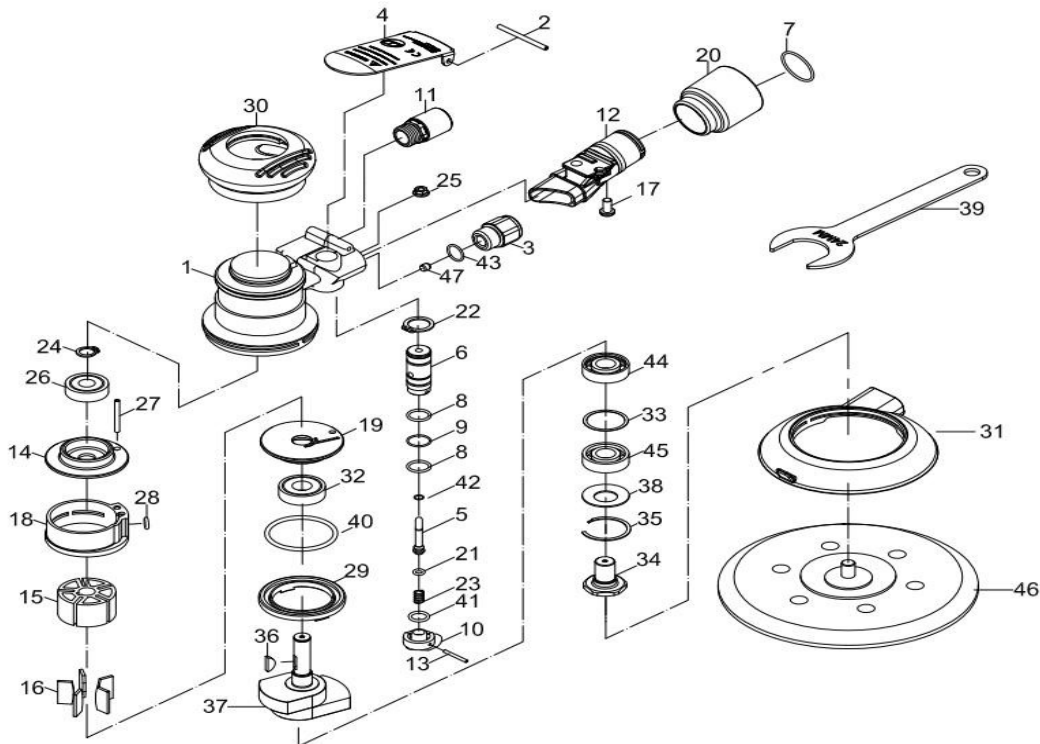

NL	Schuurmachine	RC9461S
GB	Sander	RC9461S
D	Schleifmaschine	RC9461S
F	Ponceuse	RC9461S
I	Smerigliatrici a tela	RC9461S
DK	Slibemaskine	RC9461S
N	Papirslipere	RC9461S

Index	Parts No.	Description	Qty
1	RPSM66-6133C01	Housing	8
2	RPSMSP03004000	Spring Pin (3x40L)	8
3	RPSM66-6133C03	Air Inlet	1
4	RPSM66-6133C04	Throttle Lever	1
5	RPSM66-6133C05	Shaft	1
6	RPSM66-6133C06	Bushing	1
7	RPSMOR02105105	O-Ring (21.5x1.5)	1
8	RPSMOR01007105	O-Ring(2) (10.7x1.5)	1
9	RPOR41663	O-Ring (10.5x1)	1
10	RPSM66-6133C10	Regulator	1
11	RPSM66-6133C26-11S	Silencer	2
12	RPSM66-6133C12	Adapter	1
13	RPSM51542	Spring Pin (2x18L)	1
14	RPSM66-6133C14	Rear End Plate	1
15	RPSM66-6132A15	Rotor	1
16	RPSM66-6132A16	Rotor Blade(5)	1
17	RPSM66-6133C17	Screw (M5x10)	1
18	RPSM66-6133C18	Cylinder	1
19	RPSM66-6133C19	Front End Plate	1
20	RPSM66-6133C20	Swivel Exhaust	1
21	RPOR3286	O-Ring (3.68x1.78)	1
22	RPSMSTW14	Retaining Ring (STW-14)	1
23	RPSM66-6133C08	Spring	1
24	RPSM66-6132A12	Retainer Ring	1
25	RPSM66-6133C32	Nut (M5*0.8)	1
26	RPBB6000ZZ	Ball Bearing (6000zz)	6

Index	Parts No.	Description	Qty
27	RPSMSP03002800	Spring Pin (3x28)	1
28	RPSMOR00500200	O-Ring (5x2)	1
29	RPSM66-6133C29	Lock Ring	1
30	RPSM66-6133C30	Grip Hat	1
31	RPSM66-6133C31	Shroud	1
32	RPBB6001ZZ	Ball Bearing (6001ZZ)	1
33	RPSM66-6132A13	Washer	1
34	RPSM66-6132A34	Shaft	1
35	RPSM60-613135	Snap Ring	1
36	RPSM61934	Key	1
37	RPSM66-6132A37	Balancer Shaft	1
38	RPSM60-613139	Washer (3x13)	1
39	RPSM66-6132A54	Spanner	1
40	RPSMOR03904301	O-Ring (39.4x3.1)	1
41	RPSMOR00705105	O-Ring (8.8x1.7)	1
42	RPSMOR00200100	O-Ring (2x1)	1
43	RPOR5517	O-Ring (13.5x1.5)	1
44	RPBB6001	Ball Bearing (6001)	1
45	RPSM06001P	Ball Bearing (6001P)	1
46	RPSM60-613142	Pad (6")	1
47	RPSM66-6133C22	Stopper	1