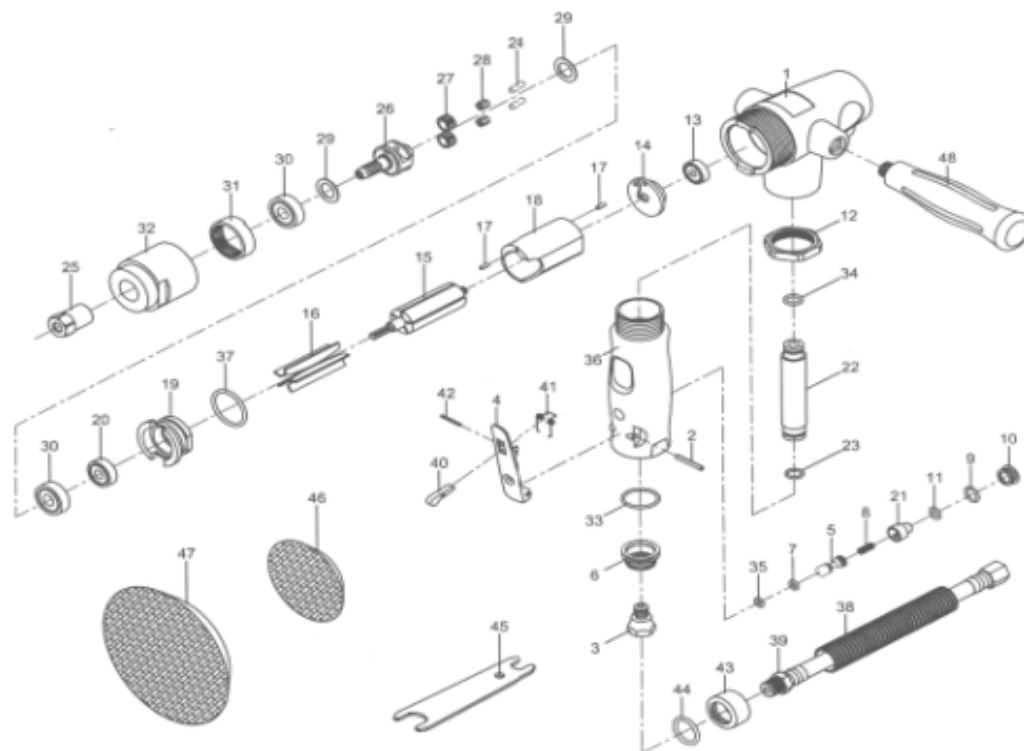

RC 7235  
 RC 7235  
 RC 7235  
 RC 7235  
 RC 7235  
 RC 7235  
 RC 7235

2005-01

Index	Parts No.	Description	Quantity
1	RPSM610201	MOTOR HOUSING	1
2	RP0530110	SPRING PIN (3x24L)	1
3	RPSM52203	AIR INLET	1
4	RPSM53204	THROTTLE LEVER (Incl.40,41,42)	1
5	RPSM610205	VALVE STEM	1
6	RPSM610206	AIR DEFLECTOR	1
7	RPOR41602	O-RING (3.8x1.9)	1
8	RPSM54208	SPRING	1
9	RPOR3711	O-RING (9.8x2.4)	1
10	RPSM52210	VALVE SCREW	1
11	RPOR23411	O-RING (6.5x2)	1
12	RPSM610221	LOCK NUT	1
13	RPBB626ZZ	BALL BEARING (626ZZ)	1
14	RPSM61514	REAR END PLATE	1
15	RPSM610215	ROTOR	1
16	RPSM72016	ROTOR BLADES	5
17	RPSP25060	SPRING PIN (2.5x6L)	2
18	RPSM72018	CYLINDER	1
19	RPSM610219	FRONT END PLATE	1
20	RPBB608ZZ	BALL BEARING (608ZZ)	1
21	RPSM52221	AIR CONTROLLER	1
22	RPSM610203	PIPE	1
23	RPSM72823	O-RING (9.25X1.78)	1
24	RPSM610225	PIN	2

Index	Parts No.	Description	Quantity
25	RPSM610237	GEAR SHAFT	1
26	RPSM610226	WORK SPINDLE	1
27	RPSM610241	PLANET GEAR	2
28	RPSM610228	NEEDLE BEARING	2
29	RPSM72029	WASHER	2
30	RPBB6000ZZ	BALL BEARING (6000ZZ)	2
31	RPSM610231	INTERNAL GEAR	1
32	RPSM610232	CLAMP NUT	1
33	RPOR5173	O-RING	1
34	RP85117	O-RING	1
35	RPOR3287	O-RING	1
36	RPSM610240	HOUSING	1
37	RPSM72037	O-RING	1
38	RPSM52238	EXHAUST HOSE	1
39	RPSM52239	HOSE	1
40	TAKE 4	SAFETY BAR	1
41	TAKE 4	SPRING	1
42	TAKE 4	SPRING PIN	1
43	RPSM52243	CLAMP	1
44	RPSM52244	O-RING	1
45	RA1026	SPANNER	1
46	RAP2831302S	3" PAD VELCRO 75MM	1
47	RAP2960001S	6" PAD VELCRO 150MM	1
48	RPSM610238	DEAD HANDLE	1