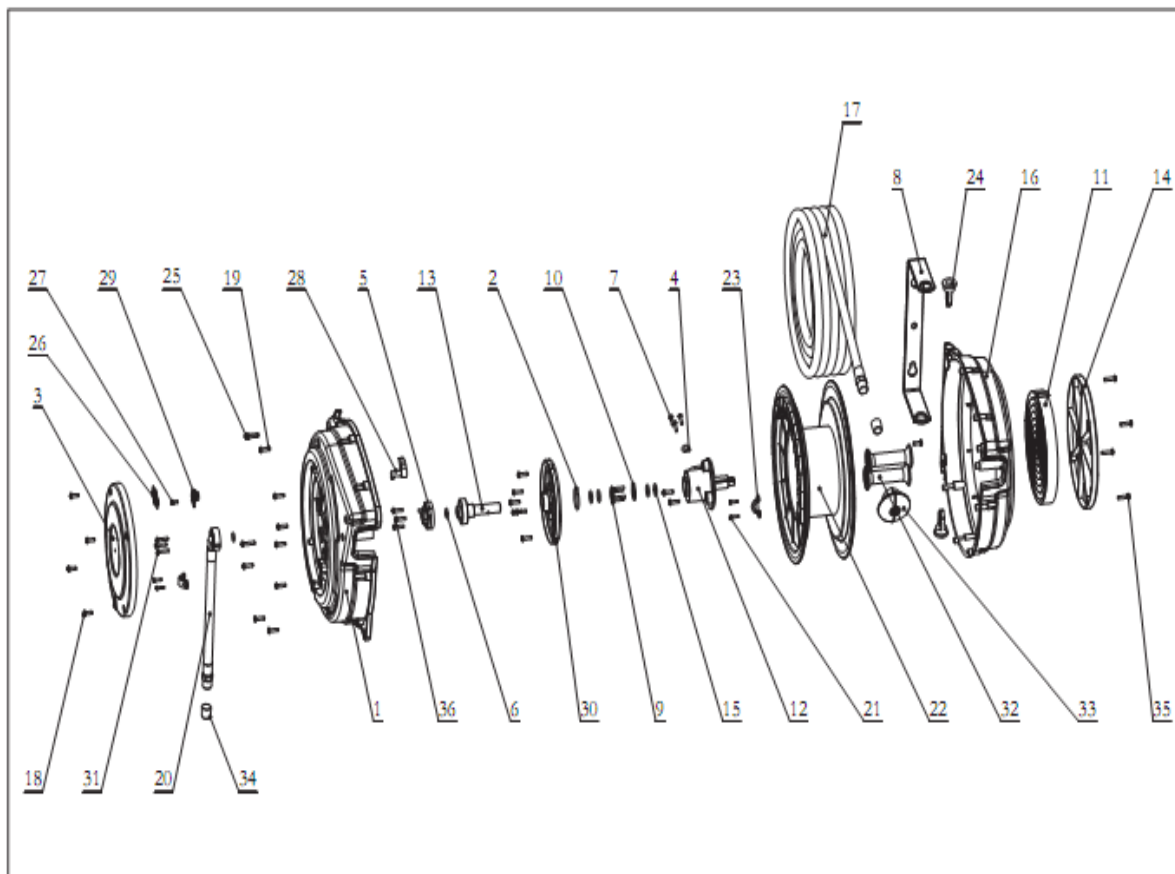

(NL) Slanghaspel
 (GB) Hose reel
 (D) Schlauchaufroller
 (F) Dévidoir à tuyaux d'air

RA8834
 RA8834
 RA8834
 RA8834

2013-01

Index	Part No.	Description	Quantity
1	RPIT883401	Left Cover	1
2	RPIT883402	O-ring	1
3	RPIT883403	Small Left Cover	1
4	RPIT883404	O-ring	2
5	RPIT883405	Connector	1
6	RPIT883406	O-ring	1
7	RPIT883407	Screw	6
8	RPIT883408	Bracket	1
9	RPIT883409	Retainer Base	1
10	RPIT883410	Retainer	1
11	RPIT883411	Main Spring	1
12	RPIT883412	Swivel Body	1
13	RPIT883413	Swivel Spool	1
14	RPIT883414	Small Right Cover	1
15	RPIT883415	O-ring	4
16	RPIT883416	Right Cover	1
17	RPIT883417	Hose Assembly	1
18	RPIT883418	Screw	5

Index	Part No.	Description	Quantity
19	RPIT883419	Screw	14
20	RPIT883420	Lead-in Hose Assembly	1
21	RPIT883421	Screw	4
22	RPIT883422	Drum	1
23	RPIT883423	Clamp	2
24	RPIT883424	Pin	2
25	RPIT883425	Screw	2
26	RPIT883426	Ratchet Spring	1
27	RPIT883427	Screw	1
28	RPIT883428	Ratchet Paw	1
29	RPIT883429	Ratchet Base	1
30	RPIT883430	Bushing	1
31	RPIT883431	Screw	3
32	RPIT883432	Roller	2
33	RPIT883433	Stopper Assembly	1
34	RPIT883434	Protector Cap	2
35	RPIT883435	Screw	4
36	RPIT883436	Screw	3