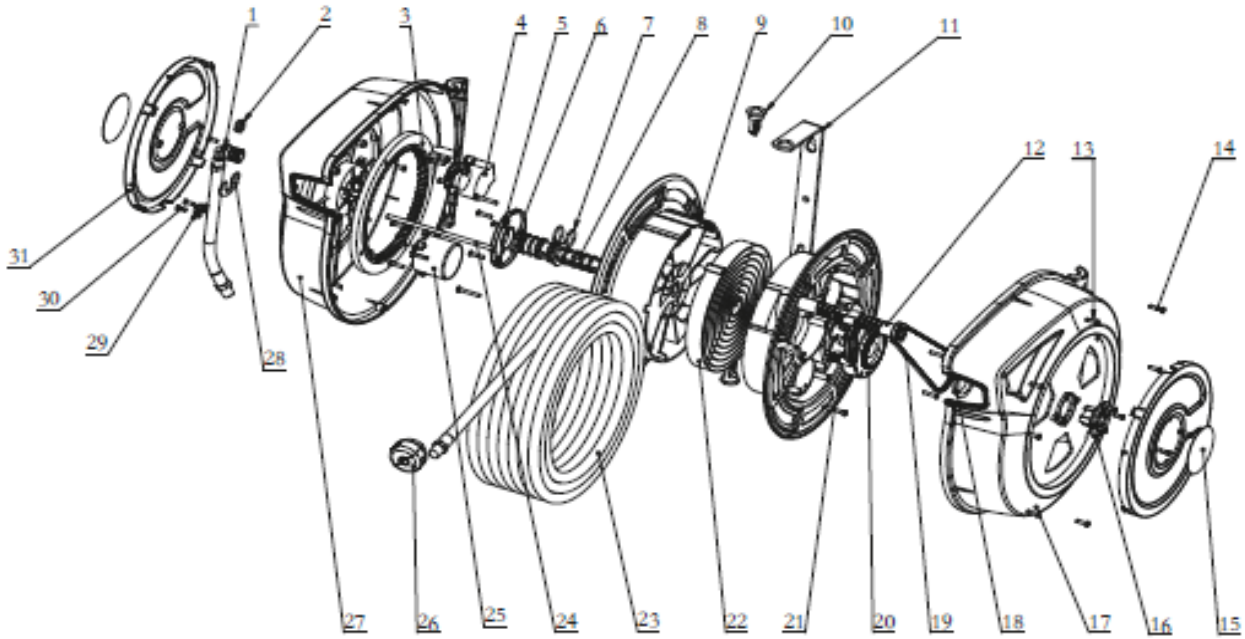

<b>NL</b>	Luchtlanghaspel	RA8870
<b>GB</b>	Reel hose	RA8870
<b>D</b>	Schlauchaufroller	RA8870
<b>F</b>	Enrouleur à tuyau	RA8870
<b>I</b>	Bobina	RA8870
<b>DK</b>	Hjul	RA8870
<b>N</b>	Snelle	RA8870

Index	Parts No.	Description	Qty
1	RPIT887001	Hose Assembly	1
2	RPIT887002	O-Ring	2
3	RPIT887003	Gear	1
4	RPIT887004	Stop at any point ass.	1
5	RPIT887005	screws	1
6	RPIT887006	support cover	6
7	RPIT887007	O-Ring	2
8	RPIT887008	Spool	1
9	RPIT887009	Drum	2
10	RPIT887010	Fixed pin	2
11	RPIT887011	Base	1
12	RPIT887012	Hose composer ass.	1
13	RPIT887013	Screws	8
14	RPIT887014	screws	18
15	RPIT887015	Label	2
16	RPIT887016	Pre tightening cover	1

Index	Parts No.	Description	Qty
17	RPIT887017	Right casing	1
18	RPIT887018	Baffle	1
19	RPIT887019	Synchronous belt	1
20	RPIT887020	Synchronous wheel	1
21	RPIT887021	Screws	4
22	RPIT887022	Spring	1
23	RPIT887023	Hose assembly	1
24	RPIT887024	Guide bar	1
25	RPIT887025	Slow retraction ass.	1
26	RPIT887026	Bumper Block ass.	1
27	RPIT887027	Left shell	1
28	RPIT887028	Fixed film	1
29	RPIT887029	Hose clamp	1
30	RPIT887030	Screws	2
31	RPIT887031	Side cover	2