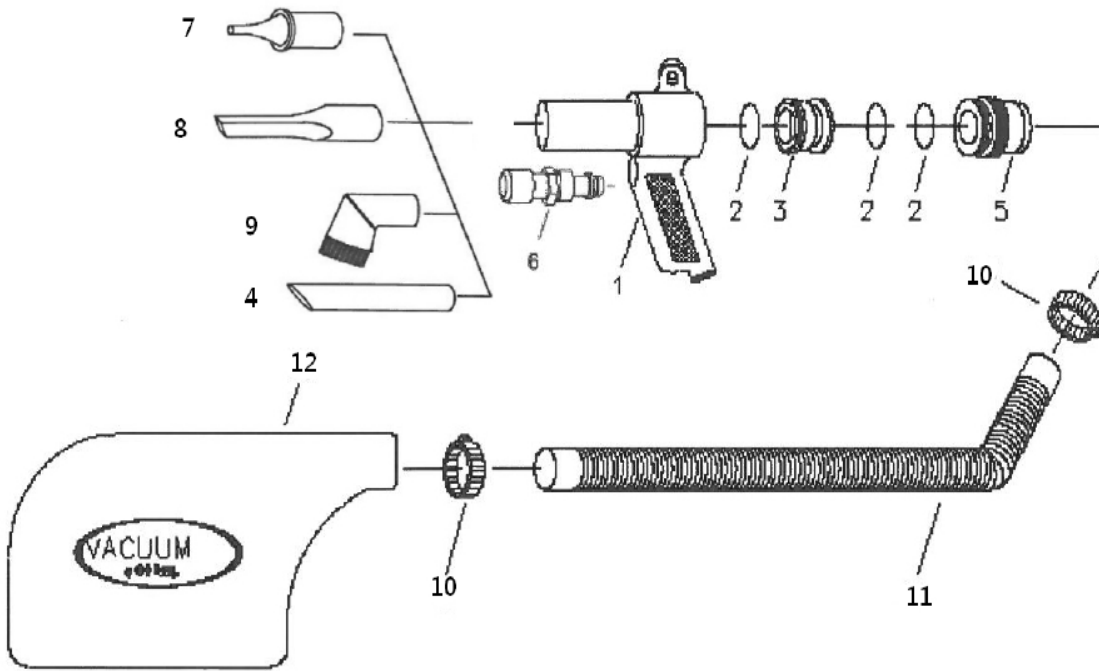

- NL** Blaas-en zuigpistool RC109N
- GB** 2 way gun RC109N
- D** Blas- und Saugpistole RC109N
- F** Pistolet multi usage RC109N
- I** Pistola soffia-aspira RC109N
- DK** Blæse-og sugepistoler RC109N
- N** Blåse- sugepistol RC109N

Index	Parts No.	Description	Quantity
1	RPSM0204G01	Housing	1
2	RPSMSO022	O-ring	3
3	RPSM0201G03	Valve	1
4	RPSM0204B01-2	Extension tube	1
5	RPSM0204G05	End cap	1
6	RPSM0201G06S	Trigger	1

Index	Parts No.	Description	Quantity
7	RPSM0204B02	Vacuum tube	1
8	RPSM0204B03	Flat tube	1
9	RPSM0204G04	Brush	1
10	RPSM0201G17	Clamping ring	2
11	RPSM0201G14	Rear hose	1
12	RPSM0204G15-24	Dust bag	1
	RA109N	Nozzle set 4 + 9 + 8 + 7	1