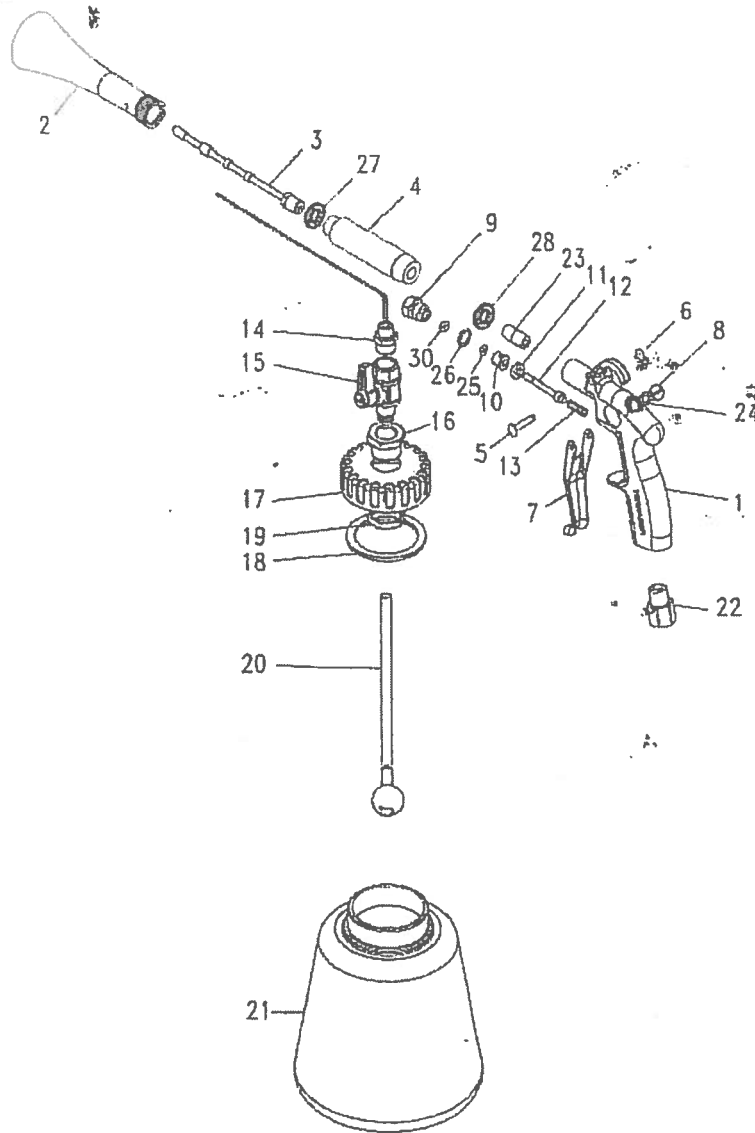

# Pistolet Tornador PN-740

Ref. No.	Part No.	Description	Ref. No.	Part No.	Description
1	SPZ010001	Housing	17	SPZ010019	Cap with hole
2	SPZ010002A	Nozzle		SPZ010019A	Cap closed
	SPZ010002C	Nozzle with stainless steel insert	18	SPZ010020	Gasket
3	SPZ010005	Weighted Tube Ass'y	19	SPZ010021	Nut
4	SPZ010006	Hose	20	SPZ010022	Tube Assy
5	SPZ010007A	Pin	21	ZZ-010	Cup-Set. Incl. 1xSPZ010019A, 1x SPZ010020, 1x CUP
6	SPZ010008A	Screw		22	SPZ010024A
7	SPZ010009	Trigger	23	SPZ010025	Screw
8	SPZ010010	Screw	24	SPZ010026	O-Ring 5.5x1.5
9	SPZ010011	Screw	25	SPZ010027	O-Ring 3.8x1.9
10	SPZ010012	Bushing	26	SPZ010028	O-Ring 9.3x1.78
11	SPZ010013	Gasket	27	SPZ010029	Gasket
12	SPZ010014	Valve Stem	28	SPZ010030	Gasket
13	SPZ010015	Spring			
14	SPZ010016	Inner Tube Ass'y			
15	SPZ010017	Air Reverse Switch Ass'y			
16	SPZ010018	Screw			