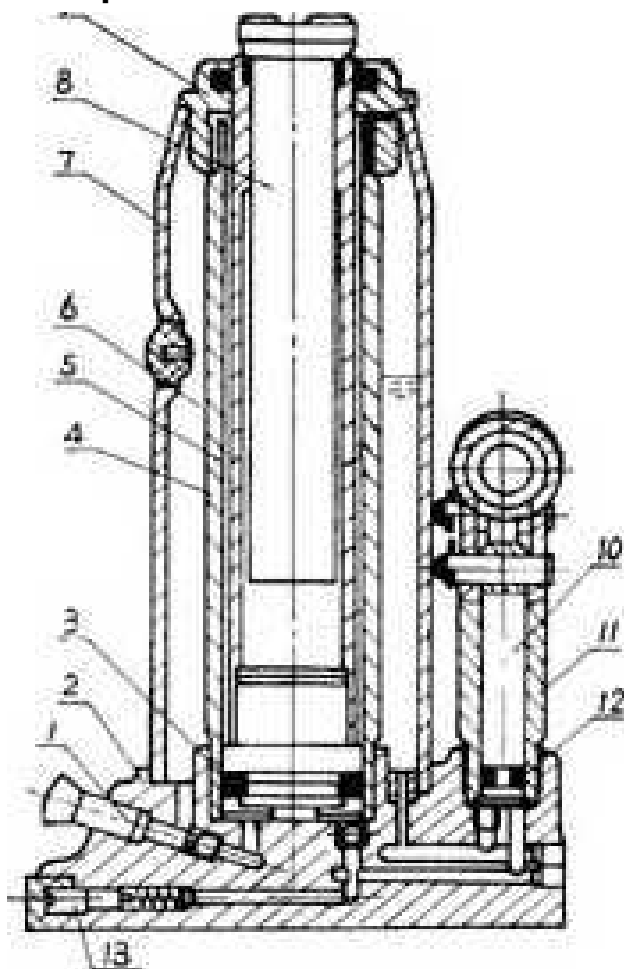

- NL** Potkrik
- GB** Bottle Jack
- D** Flaschenwagenheber
- F** Cric portatif

TL102N
 TL102N
 TL102N
 TL102N

2013-04

Index	Parts no.	Description	Qty
1	TL102N01	Release valve lever	1
2	TL102N02	Base	1
3	TL102N03	O - Ring	1
4	TL102N04	Hydraulic cylinder	1
5	TL102N05	Ram	1
6	TL102N06	Hydraulic Oil	1
7	TL102N07	Oil-tight tank	1
8	TL102N08	Extension screw	1
9	TL102N09	Top cap	1
10	TL102N10	Pump plunger	1
11	TL102N11	Pump body	1
12	TL102N12	O - Ring	1
13	TL102N13	Safety valve	1