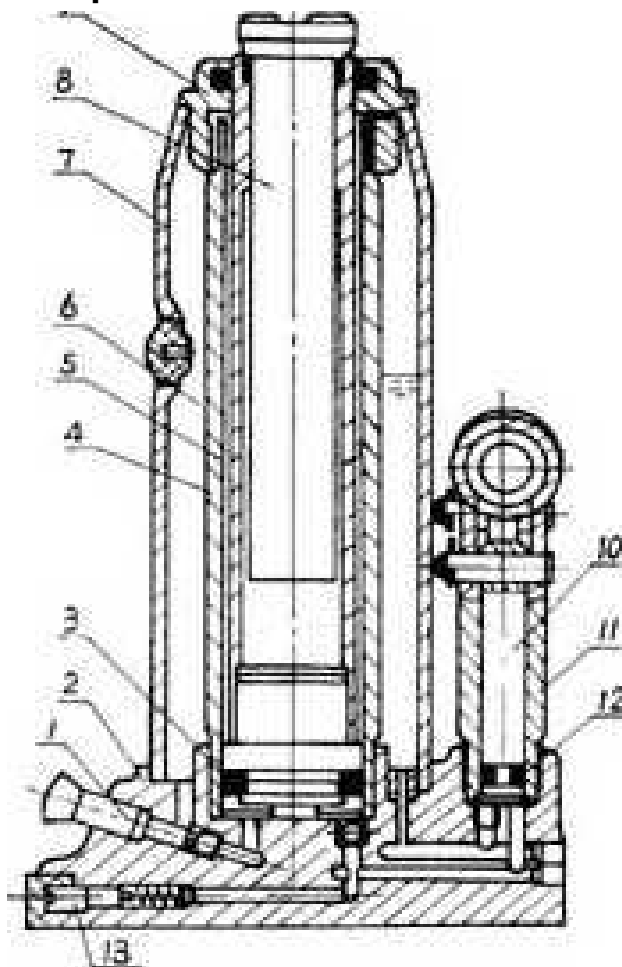

(NL) Potkrik
 (GB) Bottle Jack
 (D) Flaschenwagenheber
 (F) Cric portatif

TL106N
 TL106N
 TL106N
 TL106N

2013-02

Index	Parts no.	Description	Qty
1	TL102N01	Release valve lever	1
2	TL102N02	Base	1
3	TL102N03	O - Ring	1
4	TL102N04	Hydraulic cylinder	1
5	TL102N05	Ram	1
6	TL102N06	Hydraulic Oil	1
7	TL102N07	Oil-tight tank	1
8	TL102N08	Extension screw	1
9	TL102N09	Top cap	1
10	TL102N10	Pump plunger	1
11	TL102N11	Pump body	1
12	TL102N12	O - Ring	1
13	TL102N13	Safety valve	1