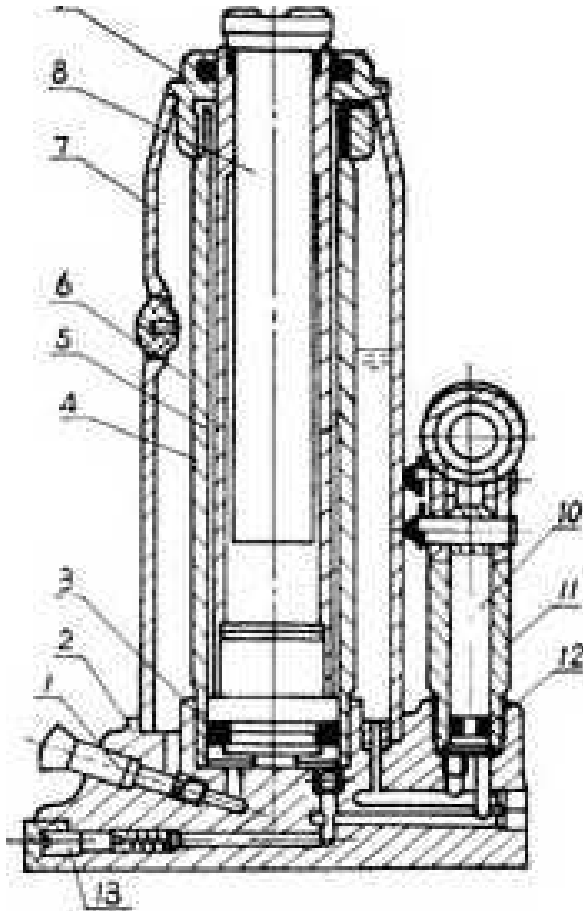

- NL TL108N
- GB TL108N
- D TL108N
- F TL108N

Potkrik
Bottle Jack
Flaschenwagenheber
Cric portatif

2013-02

Index	Parts no.	Description	Qty
1	TL102N01	Release valve lever	1
2	TL102N02	Base	1
3	TL102N03	O - Ring	1
4	TL102N04	Hydraulic cylinder	1
5	TL102N05	Ram	1
6	TL102N06	Hydraulic Oil	1
7	TL102N07	Oil-tight tank	1
8	TL102N08	Extension screw	1
9	TL102N09	Top cap	1
10	TL102N10	Pump plunger	1
11	TL102N11	Pump body	1
12	TL102N12	O - Ring	1
13	TL102N13	Safety valve	1