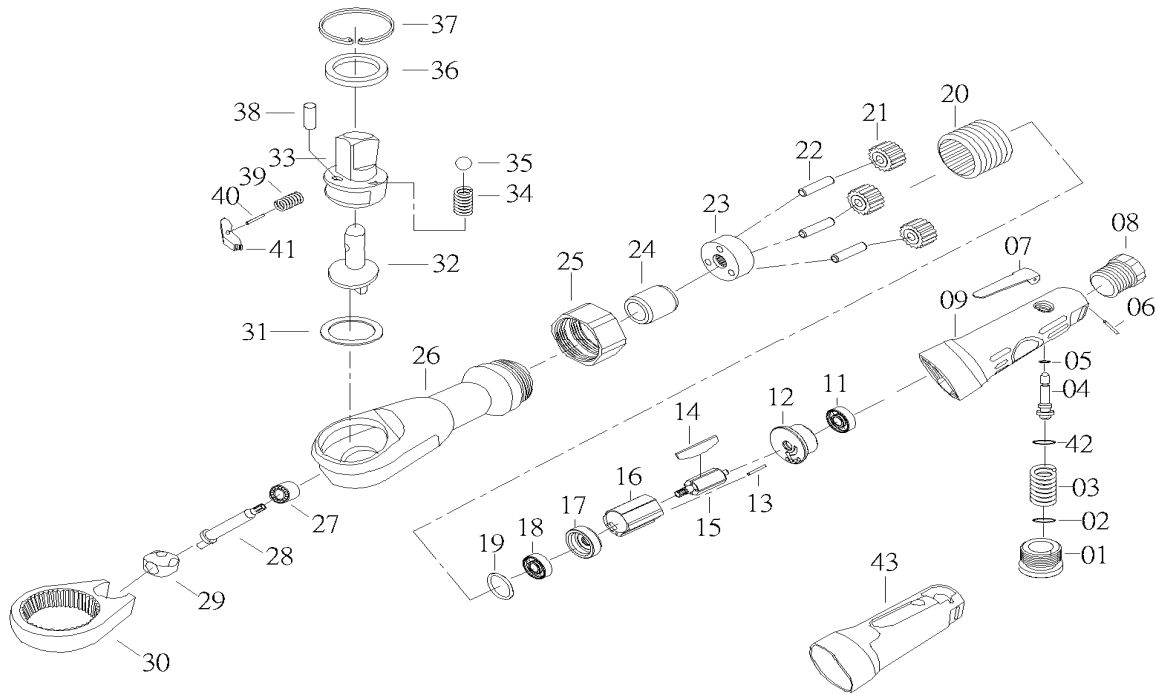

- NL** Ratelsleutel
- GB** Ratchet
- D** Ratschenschrauber
- F** Clés à Rochet
- I** Cricchetti
- DK** Skraldenøgler
- N** Skraller

- 1014100A
- 1014100A
- 1014100A
- 1014100A
- 1014100A
- 1014100A
- 1014100A

2013-12

Index	Partnumber	description	qty	Index	Partnumber	description	qty
1	RPSCRA38A01	Plug	1	25	RPSCRA38A25	Clamp Nut	1
2	RPSCRA38A02	O-ring	1	26	RPSCRA38A26	Ratchet Housing	1
3	RPSCRA38A03	Throttle Valve Spring	1	27	RPSCRA38A27	Needle Bearing	1
4	RPSCRA38A04	Valve Stem	1	28	RPSCRA38A28	Crank Shaft	1
5	RPSCRA38A05	O-ring	1	29	RPSCRA38A29	Drive Bushing	1
6	RPSCRA38A06	Spring Pin	1	30	RPSCRA38A30	Ratchet Yoke	1
7	RPSCRA38A07	Throttle Lever	1	31	RPSCRA38A31	Washer	1
8	RPSCRA38A08	Air Inlet Bushing	1	32	RPSCRA38A32	Reverse Button	1
9	RPSCRA38A09	Motor Housing	1	33	RPSCRA38A33-2	Ratchet Anvil 3/8"SQ.	1
11	RPSCRA38A11	Ball Bearing	1	34	RPSCRA38A34	Friction Spring	2
12	RPSCRA38A12	Rear End Plate	1	35	RPSCRA38A35	Steel Ball	2
13	RPSCRA38A13	Spring Pin	1	36	RPSCRA38A36-2	Thrust Washer 3/8"SQ.	1
14	RPSCRA38A14	Rotor Blade	4	37	RPSCRA38A37	Retaining Ring	1
15	RPSCRA38A15	Rotor	1	38	RPSCRA38A38	Pawl Pivot	1
16	RPSCRA38A16	Cylinder	1	39	RPSCRA38A39	Spring	1
17	RPSCRA38A17	Front End Plate	1	40	RPSCRA38A40	Spring Cap	1
18	RPSCRA38A18	Ball Bearing	1	41	RPSCRA38A41	Ratchet Pawl	1
19	RPSCRA38A19	Washer	1	42	RPSCRA38A42	O-Ring	1
20	RPSCRA38A20	Internal Gear	1	43	RPSCRA38A43	Protecting Rubber	1
21	RPSCRA38A21	Planet Gear	3			(Option to be used)	
22	RPSCRA38A22	Gear Pivot	3				
23	RPSCRA38A23	Gear Plate	1				
24	RPSCRA38A24	Bushing	1				