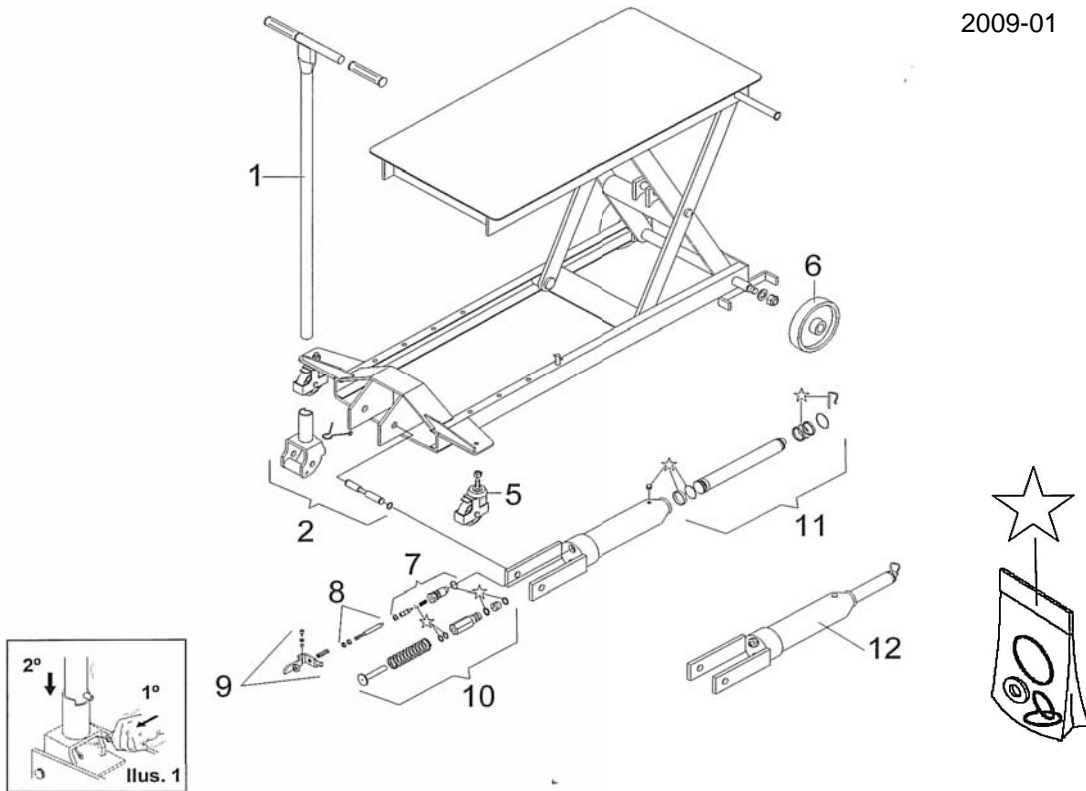

RQLT650/RQLT1500

2009-01

Pos.	Description	RQLT650	RQLT1500
1	Handle	PQMME650-C21M	PQMME650-C21M
2	Foot pedal ass.	PQMME650-C7M	PQMME1200-C7M
5	Wheel	PQMTJM-3/1214CP	PQMTJM-6/1214CP
6	Wheel ass.	PQMME650/1213	PQMME650/1213
7	Nut ass.	PQMT2-C11M	PQMT2-C11M
8	Axle ass.		PQMME1200-C31
9	Release Rod ass.	PQMME-650/C47M	PQMME1200-C47M
10	Pump cyl. Ass.	PQMT2-C8M	PQMME1200-C8M
11	Piston	PQMME650-C14M	PQMME1500-C14M
12	Hydr. Unit	PQMME-650/C2	PQMME-1500/C2
☆	Repairkit	PQMRME-650RK	PQMRME-1500RK
cm ³		570	1150