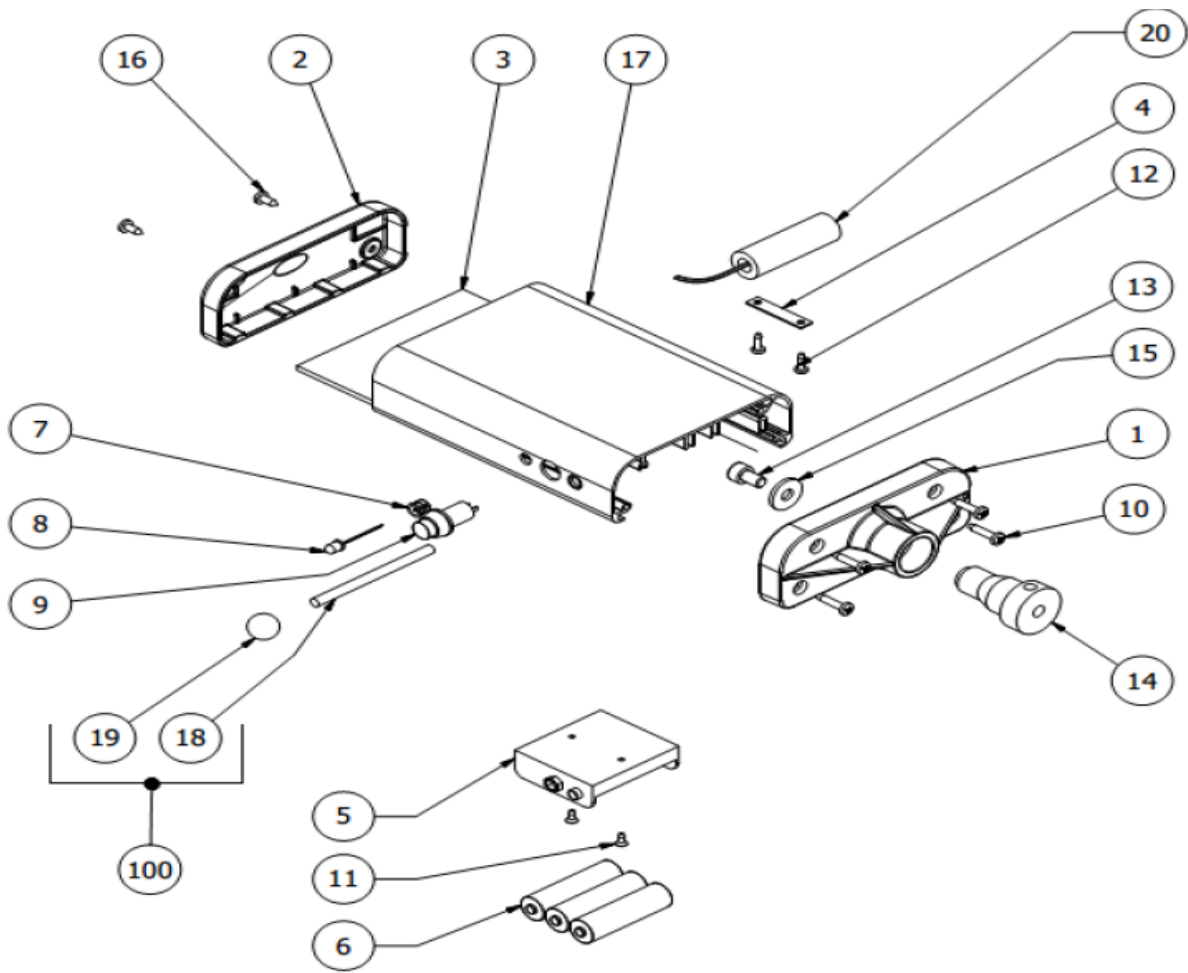

NL	Koplampafstelapparaat	RQHL06
GB	Head light tester	RQHL06
D	Scheinwerfereinstellgerät	RQHL06
F	Réglo phares	RQHL06
I	Centrafari	RQHL06
DK	Head light tester	RQHL06
N	Head light tester	RQHL06

Index	Parts No.	Description	QTY
1	PQN125010022_V	Bracket	3
2	PQNNC0010008	Washer	3
3	PQNNA2010011	Screw	3
4	PQN025020001	Bushing	3
5	PQNNR0010010	Wheel	3
6	PQNNB1010011	Nut	1
7	PQNNB1010003	Nut	1
8	PQN122010008_V	Base	1
9	PQNNC0010007	Washer	3
10	PQNNND1030010	Bushing	2
11	PQND1030009	Bushing	1
13	PQNNA0010029	Screw	1
14	PQNNA6010016	Screw	2

Index	Parts No.	Description	Quantity
1	PQN125010026	Staple	1
2	PQN024010182	Pulley	1
3	PQNNA6010018	Screw	3
4	PQNNB1010008	Nut	1
5	PQNNA0010019	Screw	1
6	PQNNA3010020	Dowel	1
7	PQN022010035	Support	1
8	PQNNA2010009	Screw	1
9	PQN122010009	Counterweight	1
10	PQN024010140	Cable	1
11	PQNNA5010034	Screw	1
12	PQN026010120	Angle	1
13	PQNNC1010007	Washer	1
14	PQNNA2010010	Screw	1
15	PQN122010005_V	Top cover	1
17	PQN122010012	Sliding system	1
17.1	PQNNB1010003	Nut	1
17.2	PQNNA0010021	Screw	1

Index	Parts No.	Description	Quantity
17.4	PQNNA6010018	Screw	1
17.5	PQN120020105	Roller	1
17.6	PQN120020106	Spacer	1
17.7	PQN120010163_V	Frame	1
17.8	PQN025010359	Carter	1
18	PQN122010015	Column	1
19	PQNNA4010008	Screw	1
20	PQNNA1010020	Screw	1
21	PQNNB0010005	Nut	1
22	PQNNB1010012	Nut	1
23	PQN120010183	Washer	1
24	PQNNA0010026	Screw	1
25	PQNC1010006	Washer	1
26	PQND0030007	Pin	1
27	PQNNC0010041	Washer	1
28	PQNNB1010011	Nut	1
29	PQNNA2010004	Screw	1

Index	Parts No.	Description	Quantity
1	PQN129010052	Support	1
2	PQN129010053	Cap	1
3	PQN129010057	Cover	1
4	PQN023010023	Plaque	1
5	PQN020020006	Hold battery	1
6	PQN020020013	Battery	4
7	PQN402040031	Support	1
8	PQN402040030	Led	1
9	PQN402030008	Switch	1
10	PQNA4010014	Screw	2
100	PQN129010196	Handle kit	