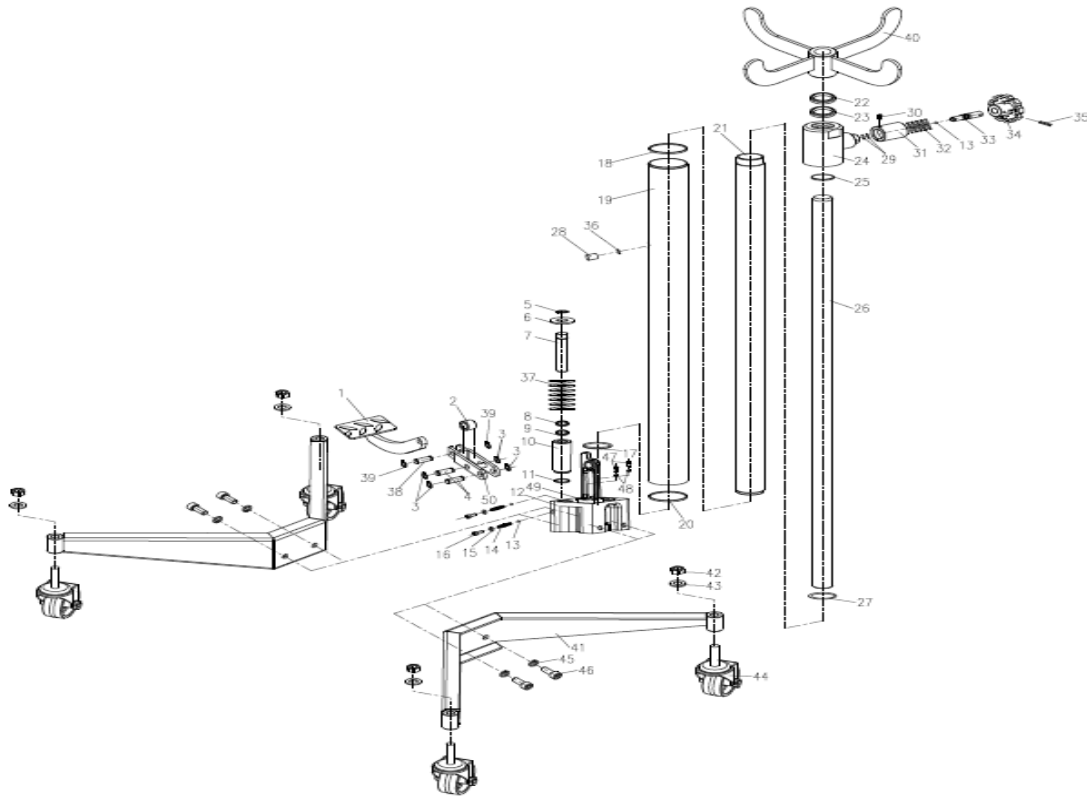

- NL** Garagekrik
- GB** Trolley jack
- D** Wagenheber
- F** Cric rouleur
- I** Trolley jack
- DK** Trolley jack
- N** Trolley jack

TL755N  
 TL755N  
 TL755N  
 TL755N  
 TL755N  
 TL755N  
 TL755N

2017

Index	Parts No.	Description	QTY	Index	Parts No.	Description	QTY
1	TL755N01	Pedal	1	26	TL755N26	Piston rod	1
2	TL755N02	Roller	1	27	TL755N27	Spring washer	1
3	TL755N03	Sanp ring 12	4	28	TL755N28	Seal bolt	1
4	TL755N04	Pin spindle	2	29	TL755N29	O-ring	2
5	TL755N05	Spring Washer 16	1	30	TL755N30	Bolt M5X8	2
6	TL755N06	Spring washer	1	31	TL755N31	Spring cap	1
7	TL755N07	Pump cylinder	1	32	TL755N32	Spring	1
8	TL755N08	Dust ring	1	33	TL755N33	Strike pin	1
9	TL755N09	Y-seal	1	34	TL755N34	Knob	1
10	TL755N10	Pump cylinder	1	35	TL755N35	Pin	1
11	TL755N11	Seal washer	1	36	TL755N36	O-ring	1
12	TL755N12	Pump base	1	37	TL755N37	Spring	1
13	TL755N13	Steel ball 6.0	2	38	TL755N38	Pin spindle	1
14	TL755N14	Spring	2	39	TL755N39	Sanp ring 10	2
15	TL755N15	Washer	2	40	TL755N40	Saddle	1
16	TL755N16	Bolt M8X10	2	41	TL755N41	Foot base	2
17	TL755N17	Seal washer	1	42	TL755N42	Nut 12	4
18	TL755N18	Seal washer	1	43	TL755N43	Washer 12	4
19	TL755N19	Housing	1	44	TL755N44	Castor wheel	4
20	TL755N20	Seal washer	1	45	TL755N45	Spring washer 10	4
21	TL755N21	Cylinder	1	46	TL755N46	Bolt M10x25	4
22	TL755N22	Dust ring	1	47	TL755N47	Bolt M8x20	2
23	TL755N23	Y-seal	1	48	TL755N48	Spring Washer 8	2
24	TL755N24	Cylinder cap	1	49	TL755N49	Connection rod	1
25	TL755N25	O-ring	1	50	TL755N50	Foot connection block	1