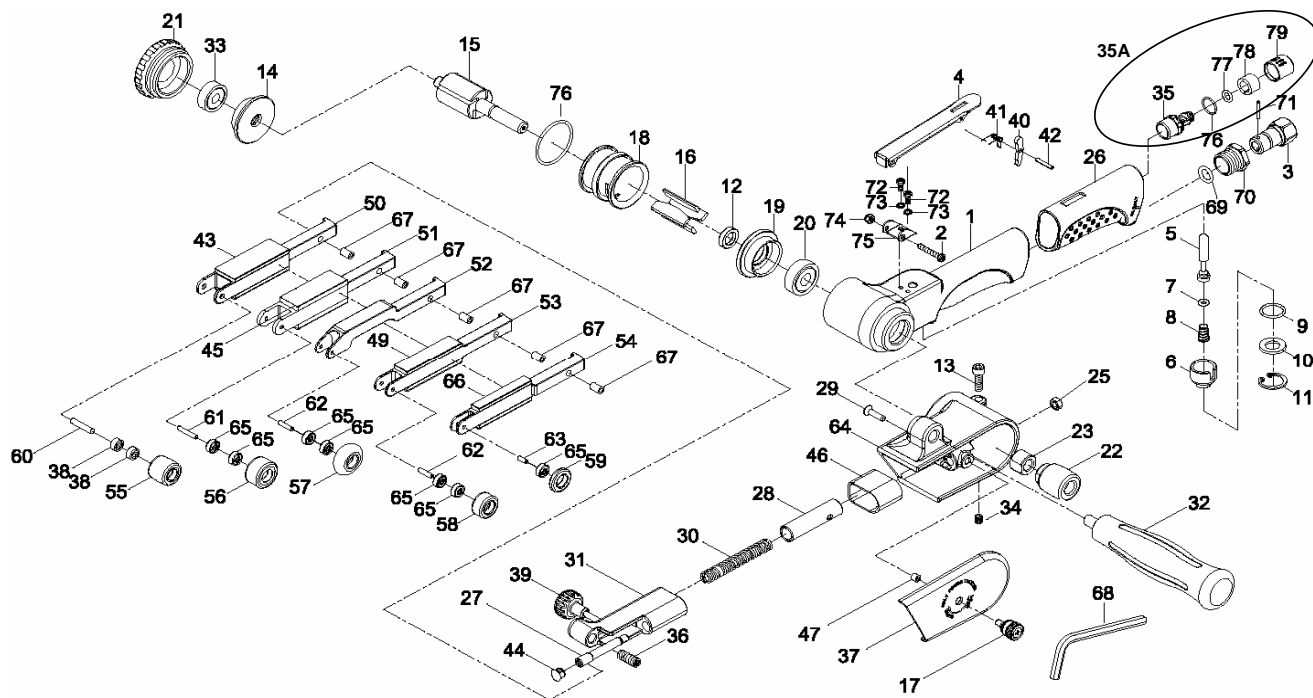

2011-06

Index	Parts No.	Description	Quantity
1	RPSM62001	HOUSING	1
2	RPSM6T-620030	SCREW (M4x25L)	1
3	RPSM6T-620003	AIR INLET	1
4	RPSM6T-620004	THROTTLE LEVER	1
5	RPSM62005	VALVE STEM	1
6	RPSM62006	VALVE	1
7	RPSM30107	O-RING (3.9X1.9)	1
8	RPSM62008	SPRING	1
9	RPSM62009	O-RING (14.5X1.5)	1
10	RPSM62010	SPACER	1
11	RPSM62011	RETAINING RING	1
12	RPSM62012	SPACER	1
13	RPSM40343-12	SCREW (M5X16L)	1
14	RPSM62014	REAR END PLATE	1
15	RPSM6T-620115-12	ROTOR	1
16	RPSM62016-12	ROTOR BLADE	4
17	RPSM6T-620107	SCREW	1
18	RPSM62018	CYLINDER	1
19	RPSM62019	FRONT END PLATE	1
20	RPBB6000ZZ	BALL BEARING	1
21	RPSM62021	CAP	1
22	RPSM6T-620122	DRIVE WHEEL	1
23	RPSM6T-620123	NUT	1
25	RPSM6T-620125	HEX. NUT (M5X0.8P)	1
26	RPSM6T-620052	GRIP	1
27	RPSM6T-620127	GUIDE POST	1
28	RPSM6T-620128	SUPPORT ROD	1
29	RPSM6T-620129	SCREW (M4X16L)	1
30	RPSM6T-620130	SPRING	1
31	RPSM6T-620131	TENSION ARM	1
32	RP6T6201320018S	HANDLE	1
33	RPBB608ZZ	BALL BEARING	1
34	RPSM6T-620145	SCREWTHREAD INS.	1
35	RPSM66-6133C23	EXHAUST SHAFT	1
35A	RPSM66-6133C23-S	SILENCER COMPLETE	1
36	RPSM6T-620136	SPRING	1
37	RPSM6T-620137	GUARD	1
38	RPBB684ZZ	BALL BEARING	2
39	6T-620139-0018S	KNOB	1
40	RPSM51540-228	SAFETY BAR	1
41	RPSM51541-12	SPRING	1
42	RPSM40337	SPRING PIN (3X18L)	1