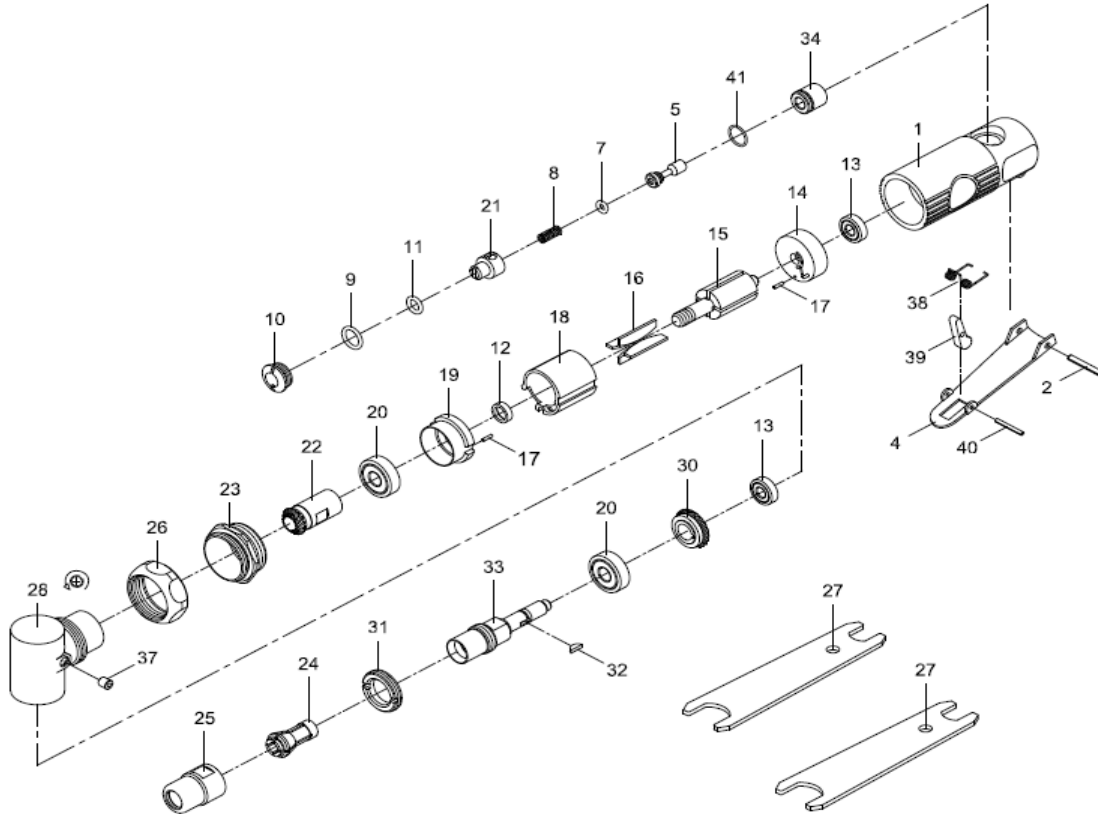

NL Stiftslijper	RC 128
GB Die Grinder	RC 128
D Stabschleifer	RC 128
F Fraiseuse	RC 128
I Smerigliatrici	RC 128
DK Stift-slibemaskiner	RC 128
N Håndslipere	RC 128

Index	Parts No.	Description	Quantity
1	RPSM56201	Motor housing	1
2	RPSM30102	Spring Pin 3x24L	1
4 **	RPSM51704	Throttle lever	1
5	RPSM52205	Throttle valve	1
7	RPSM30107	O-ring	1
8	RPSM52208	Valve spring	1
9	RPSM70109	O-ring	1
10	RPSM52210	Valve screw	1
11	RPSM40305	O-ring	1
12	RPSM56212	Rotor bush	1
13	RPSM052213	Ball bearing	2
14	RPSM56214	Rear end plate	1
15	RPSM52215	Rotor	1
16	RP0820114	Rotor blade	4
17	RPSM30117	Spring Pin	2
18	RPSM52218	Cylinder	1
19	RPSM56219	Front end plate	1
20	RPBB608ZZ	Ball bearing	2

Index	Parts No.	Description	Quantity
21	RPSM52221	Air regulator	1
22	RPSM52222	Pinion gear	1
23	RPSM52223	Retainer	1
24	RA1022	Collet	1
25	RPSM52225	Collet nut	1
26	RPSM52226	Housing lock ring	1
27	RA1026	Spanner	2
28	RPSM56228	Angle head housing	1
30	RPSM52230	Spindle gear	1
31	RPSM52231	Clamp nut	1
32	RPSM52232	Key	1
33	RPSM52233	Spindle	1
34	RPSM52234	Bushing	1
37	RPSM56237	Oil cap	1
38 **	RPSM51541	Spring	1
39 **	RPSM51540	Safety Bar	1
40 **	RPSM51542	Spring Pin 2x18L	1
41	RPSM52236	O-Ring 10.5x1	1

**	RP0820302SA	Assembly 4+38+39+40
----	-------------	---------------------