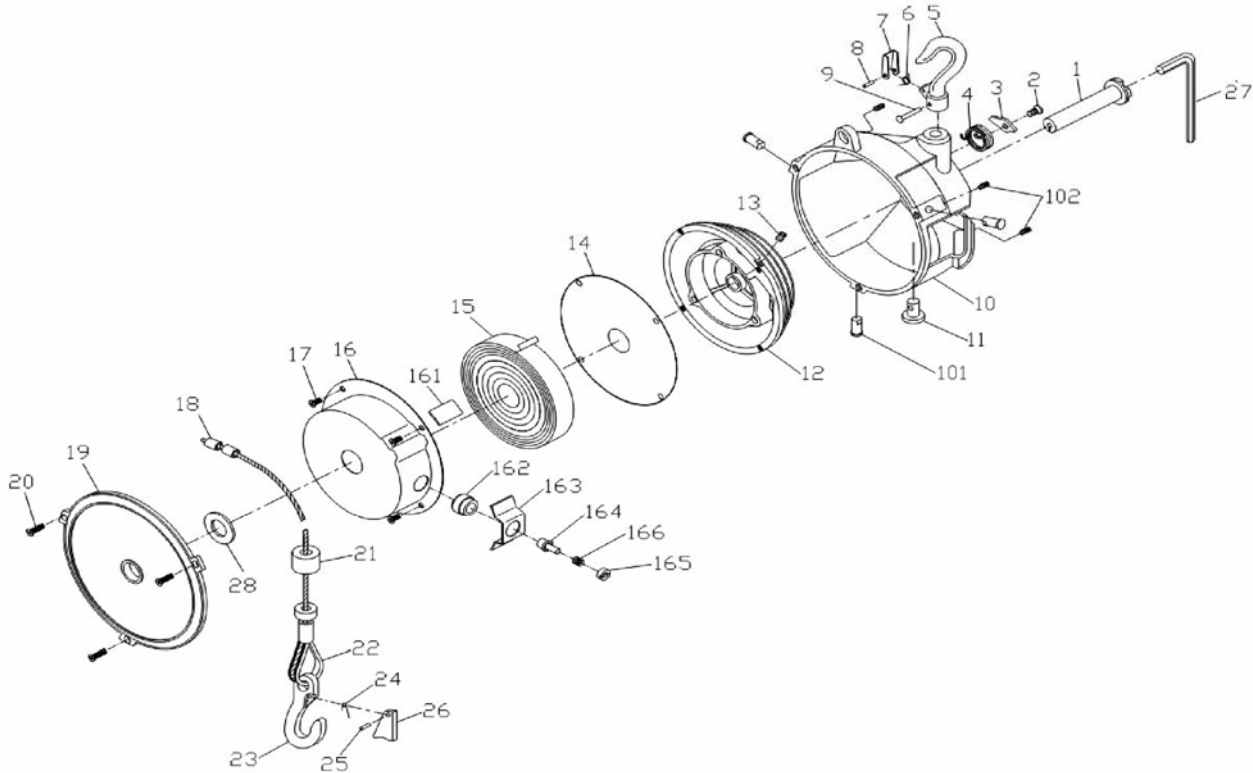

- NL** Veerbalancer
- GB** Springbalancer
- D** Federzüge
- F** Equilibreur
- I** Springbalancer
- DK** Springbalancer
- N** Springbalancer

RASB8000N
 RASB8000N
 RASB8000N
 RASB8000N
 RASB8000N
 RASB8000N
 RASB8000N

2010-11

Index	Parts No.	Description	Quantity
1	RPSB8000N01	SPINDLE	1
2	RPSB8000N02	SCREW (5/16"X 5/8)	1
3	RPSB8000N03	RATCHET	1
4	RPSB8000N04	RATCHET SPRING	1
5	RPSB8000N05	HANGER	1
6	RPSB8000N06	LATCH SPRING	1
7	RPSB8000N07	LATCH	1
8	RPSB8000N08	PIN (3 X 12 mm)	1
9	RPSB8000N09	RIVET (5 X 25 mm)	1
10	RPSB8000N10	CASING	1
11	RPSB8000N11	SHAFT	1
12	RPSB8000N12	DRUM	1

Index	Parts No.	Description	Quantity
15	RPSB8000N15	SPRING PLATE SET (Incl. 15, 16, 161, 163)	1
17	RPSB8000N17	SCREW (M5*P0.8X8 mm)	4
18	RPSB8000N18S	CABLE SET assembly (Incl. 18(2), 21 ~ 26)	1
19	RPSB8000N19	COVER	1
20	RPSB8000N20	SCREW (M6*P1.0X15mm)	3
21	RPSB8000N21	RUBBER STOP	1
27	RPSB8000N27	SPANNER KEY 6 mm	1
28	RPSB8000N28	WASHER (16X30X2 mm)	1
162	RPSB8000N162	FIXED PIPE	1
164	RPSB8000N164	SAFETY PIN	1