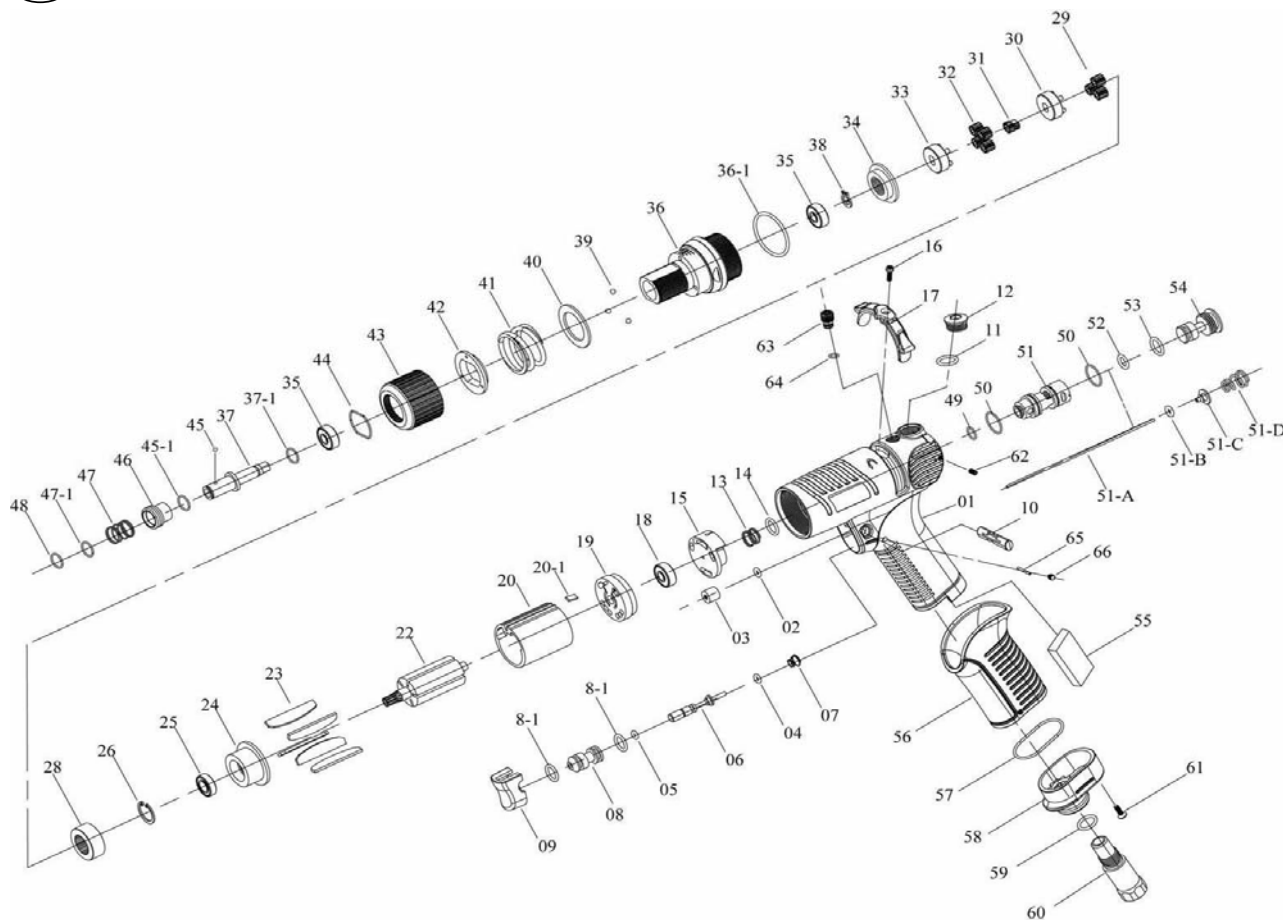

No.	Parts No.	Description	Q'ty
1	RP5L2034	Pistol Housing	1
2	RP7Q2008	O Ring (5X1)	1
3	RP2C2003	Blank Cap	1
4	RP7Q2006	O Ring (3.5X2)	1
5	RP7Q6112	Valve O-Ring (3X1.5)	1
6	RP6S2023	Valve Pin	1
7	RP6N2116	Cone Spring	1
8	RP6S2027	Valve Bushing	1
8-1	RP7Q2023	O Ring	2
9	RP5L2701	Button [Black]	1
10	RP5L2601	Lock Pin [Black]	1
11	RP2Q5001	O Ring	1
12	RP2S2011	Screw Cap	1
13	RP6N5006	Spring	1
14	RP7Q2011	Valve O-Ring	1
15	RP6S6104	Valve	1
16	RP7S2107	Set Screw And Washer	1
17	RP2L6026	Switch [Black]	1
18	RP7S5001	Ball Bearing	1
19	RP1S6001-A	End Plate	1
20	RP1P6005	Cylinder	1
20-1	RP2S2023	Key	1
22	RP1S6041	7T Rotor	1
23	RP1P6051	Blade	6
24	RP1P6062	Front Plate	1
25	RP7S2002	Ball Bearing	1
26	RP6N2020	C Ring	1
28	RP1S6107	Internal Gear	1
29	RP1P6123	15T Plant Gear	3
30	RP1P6305	Sixth Gear Cage	1
31	RP1G6085	10T Main Gear	1
32	RP1P2101	15T Plant Gear	4
33	RP1P3280	Fifth Gear Cage	1
34	RP1S3160	Internal Gear	1
35	RP7S2010	Ball Bearing	2
36	RP3A5240	Clutch Housing	1
36-1	RP2Q2003	O Ring (23X2)	1

No.	Parts No.	Description	Q'ty
37	RP3S5040-1	Anvil	1
37-1	RP3S2130	Bushing	1
38	RP6N2081	C Ring	1
39	RP7S2105	Ball	3
40	RP2S5233	Washer	1
41	RP6N5211	Torque Spring	1
42	RP3S3221	Regulation Washer	1
43	RP3A6301	Torque Ring	1
44	RP6N3301	C Ring	1
45	RP7S3107	Ball	1
45-1	RP3S2102	Bushing	1
46	RP5S2009	Bit Slide Sleeve [Pull]	1
47	RP6N2110	Spring	1
47-1	RP2S2109	Washer [Pull]	1
48	RP6N2001	C Ring	1
49	RP7Q2008	O Ring	1
50	RP7Q6104	O Ring	2
51	RP6S2101	Valve Ring	1
51-A	RP6S6002	Operation Rod	1
51-B	RP7Q2006	O Ring	1
51-C	RP6S2021	Valve Plate	1
51-D	RP6N2107	Cone Spring	1
52	RP7Q6103	O Ring	1
53	RP2Q5001	O Ring	1
54	RP2S2013	Screw Cap	1
55	RP2P3040	First Silencer	1
56	RP5L6201	Pistol Cover	1
57	RP7Q2015	O Ring	1
58	RP2A6002	Exhaust Deflector	1
59	RP2Q5001	O Ring	1
60	RP2S2050	Air Inlet Bushing	1
61	RP7S2115	Screw	1
62	RP7S2150	Screw	2
63	RP7S2122	Screw	1
64	RP7Q2020	O Ring	1
65	RP7S5205	Pin	1
66	RP7S2113	Screw	2