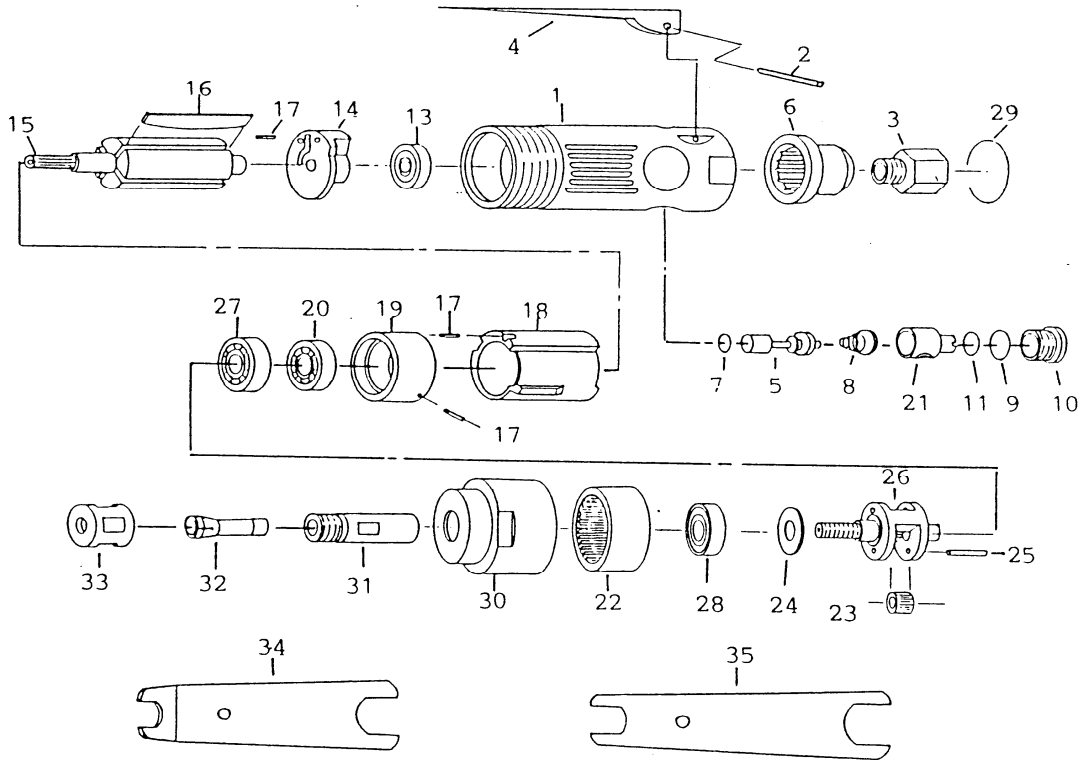

| Index | Parts No.   | Description         | Quantity |
|-------|-------------|---------------------|----------|
| 1     | RP053203    | Motor housing       | 1        |
| 2     | RPSM51802   | Lever pin           | 1        |
| 3     | RPSM51203   | Air inlet           | 1        |
| 4     | RP0820302SA | Throttle lever      | 1        |
| 5     | RPSM51805   | Valve stem          | 1        |
| 6     | RPSM54506   | Exhaust deflector   | 1        |
| 7     | RPOR3334    | O-ring              | 1        |
| 8     | RPSM51808   | Valve spring        | 1        |
| 9     | RPOR3713    | O-ring              | 1        |
| 10    | RPSM51810   | Throttle valve plug | 1        |
| 11    | RPOR3953    | O-ring              | 1        |
| 13    | RPBB626ZZ   | Ball bearing        | 1        |
| 14    | RPSM51214   | Rear end plate      | 1        |
| 15    | RP053207    | Rotor               | 1        |
| 16    | RPSM51816   | Rotor blade         | 4        |
| 17    | RPSM51217   | Pin                 | 3        |
| 18    | RPSM51218   | Cylinder            | 1        |
| 19    | RP053211    | Front end plate     | 1        |