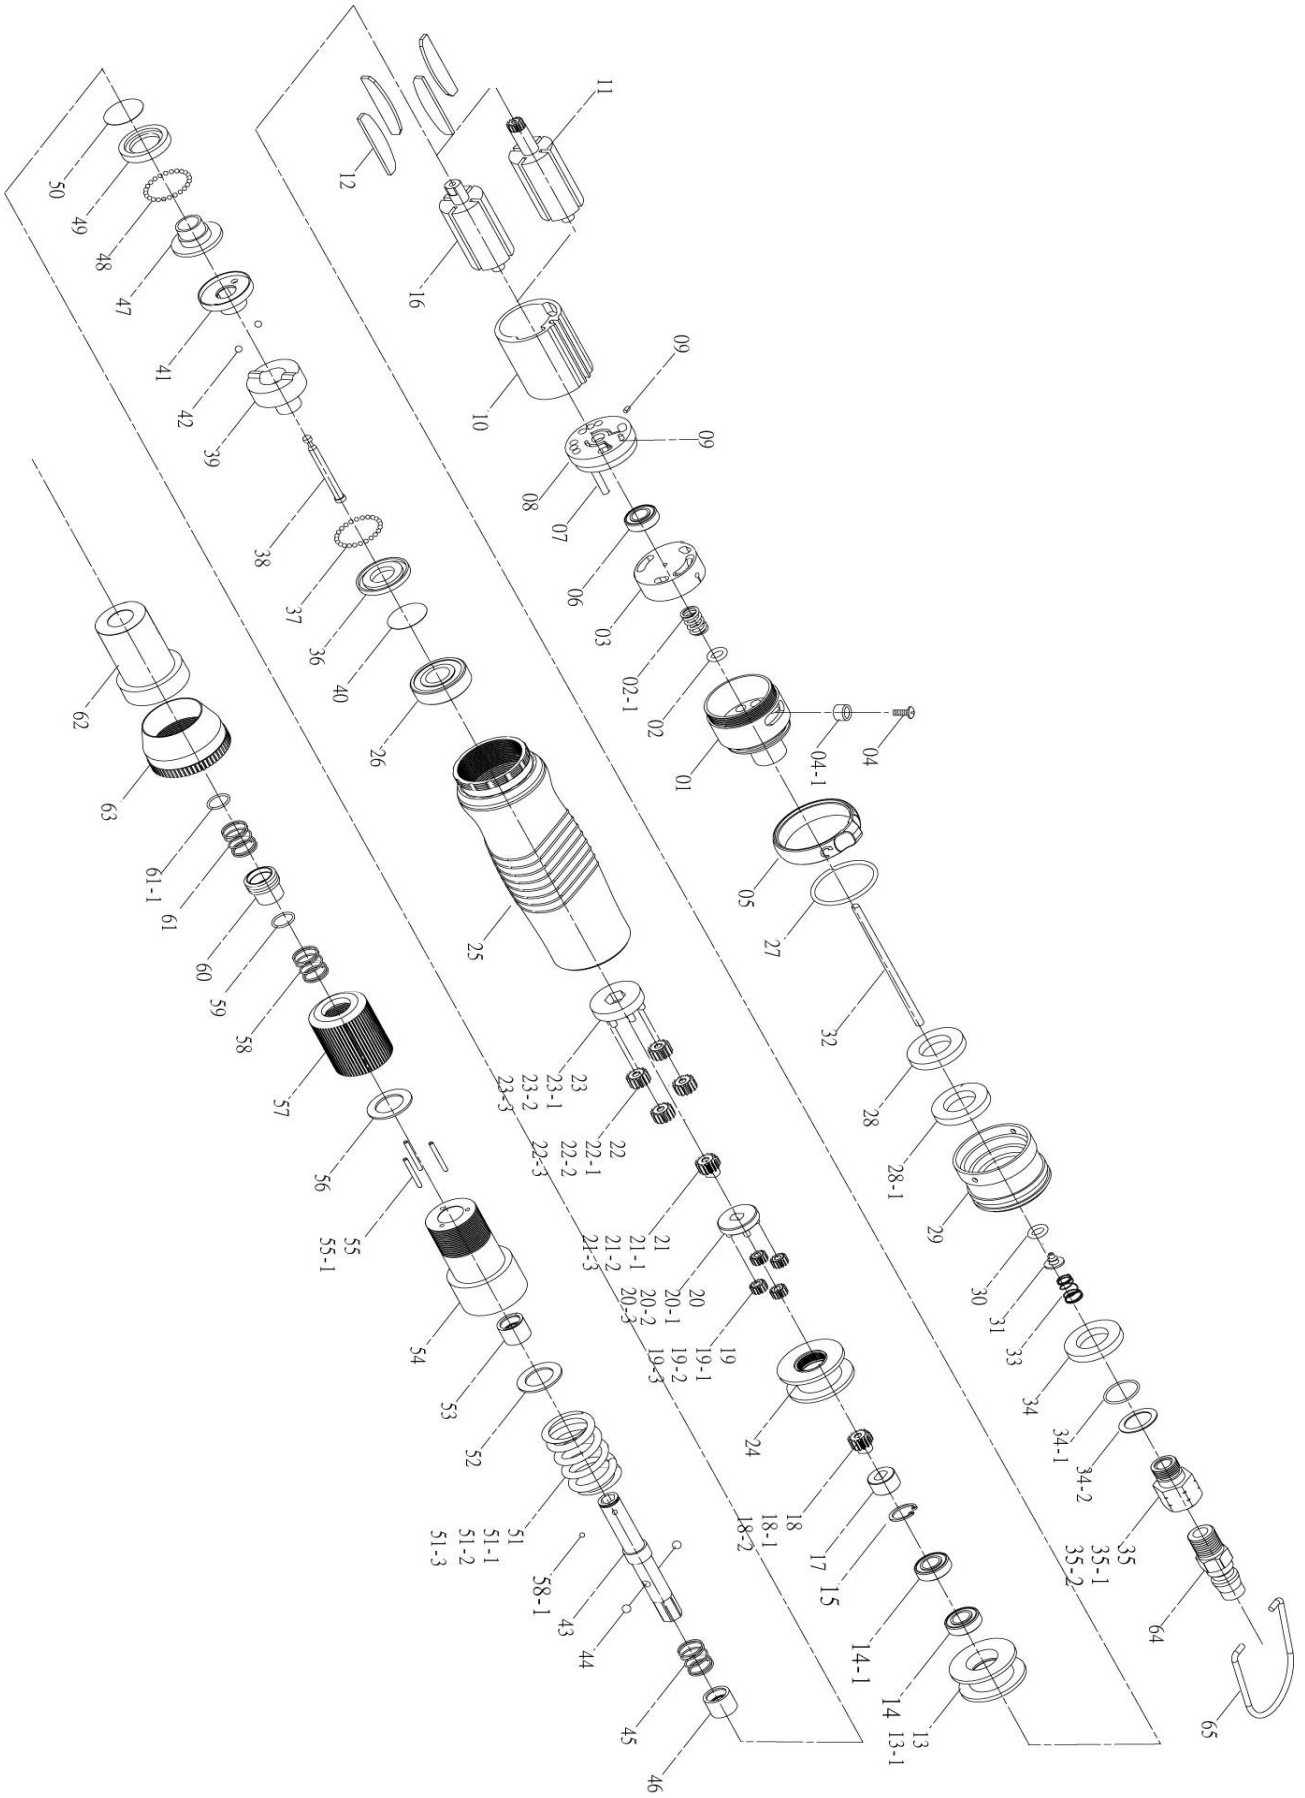

| Index | Parts no.   | Description             | Q'ty | Index | Parts No. | Description            | Q'ty |
|-------|-------------|-------------------------|------|-------|-----------|------------------------|------|
| 1     | RP5A6032    | End Housing             | 1    | 34-1  | RP2Q5001  | O Ring                 | 1    |
| 2     | RP7Q2011    | Valve O-Ring            | 1    | 34-2  | RP7L0002  | Washer                 | 1    |
| 2-1   | RP6N5006    | Spring                  | 1    | 35    | RP2S6003  | Air Inlet Bushing [PT] | 1    |
| 3     | RP6S6105    | Valve                   | 1    | 36    | RP2S6103  | Retainer               | 1    |
| 4     | RP7S2108    | Set Screw And Washer    | 1    | 37    | RP7S2102  | Ball                   | 32   |
| 4-1   | RP2U6001    | Switch Bushing          | 1    | 38    | RP3S5001  | Pilot Pin              | 1    |
| 5     | RP2L6023    | Switch (Black)          | 1    | 39    | RP3S5211  | Rear Clutch            | 1    |
| 6     | RP7S5001    | Ball Bearing            | 1    | 40    | RP6N2006  | C Ring                 | 1    |
| 7     | RP7S5203    | Pin                     | 1    | 41    | RP3S5217  | Center Clutch          | 1    |
| 8     | RP1S6001    | End Plate               | 1    | 42    | RP7S2112  | Ball                   | 2    |
| 9     | RP7S5201    | Pin                     | 2    | 43    | RP3S5024  | Anvil                  | 1    |
| 10    | RP1P6005    | Cylinder                | 1    | 44    | RP7S2105  | Ball                   | 2    |
| 11    | RP1S6040    | 10T Rotor RC3460        | 1    | 45    | RP6N5110  | Spring                 | 1    |
| 12    | RP1P6050    | Blade                   | 5    | 46    | RP3S2227  | Slide Base             | 1    |
| 13-1  | RP1P6060    | Front Plate RC3460      | 1    | 47    | RP3S5221  | End Clutch             | 1    |
| 14    | RP7S2002    | Ball Bearing            | 1    | 48    | RP7S2102  | Ball                   | 25   |
| 14-1  | RP7S2007    | Ball Bearing            | 1    | 49    | RP3S5231  | Ball Race              | 1    |
| 15    | RP6N2020    | C Ring RC3460           | 1    | 50    | RP6N2006  | C Ring                 | 1    |
| 19-3  | RP1P2101    | 15T Plant Gear RC3460   | 4    | 51-3  | RP6N5004  | Torque Spring RC3460   | 1    |
| 20-3  | RP1P3281    | Fifth Gear Cage RC3460  | 1    | 52    | RP2S5120  | Washer                 | 1    |
| 21-3  | RP1G6084    | 10T Main Gear RC3460    | 1    | 53    | RP3S2240  | Anvil Bushing          | 1    |
| 22-3  | RP1P6121    | 15T Plant Gear RC3460   | 4    | 54    | RP3A5201  | Clutch Housing         | 1    |
| 23-3  | RP1P6289    | Fifth Gear Cage RC3460  | 1    | 55-1  | RP6S2012  | Needle Pin RC3460      | 3    |
| 24    | RP1S6061    | Internal Gear           | 1    | 56    | RP3S5101  | Regulation Washer      | 1    |
| 25    | RP5A6038-RC | Center Housing (RC Red) | 1    | 57    | RP3A6031  | Torque Ring            | 1    |
| 26    | RP7S6003    | Ball Bearing            | 1    | 58    | RP6N2003  | Spring                 | 1    |
| 27    | RP2Q2003    | O Ring                  | 1    | 58-1  | RP7S3107  | Ball                   | 1    |
| 28    | RP2S2104    | Washer                  | 1    | 59    | RP6N2011  | C Ring                 | 1    |
| 28-1  | RP2P3021    | Silencer                | 1    | 60    | RP5S2009  | Bit Slide Sleeve       | 1    |
| 29    | RP2A6010    | Exhaust Deflector       | 1    | 61    | RP6N2110  | Spring                 | 1    |
| 30    | RP7Q2006    | O Ring                  | 1    | 61-1  | RP6N2001  | C Ring                 | 1    |
| 31    | RP6S2021    | Valve Plate             | 1    | 62    | RP5A6501  | Torque Cover           | 1    |
| 32    | RP6S2005    | Operating Rod           | 1    | 63    | RP5A6036  | Rear Housing           | 1    |
| 33    | RP6N2104    | Cone Spring             | 1    | 64    | RP2U2002  | Air House Nipple       | 1    |
| 34    | RP2P3010    | Silencer                | 1    | 65    | RP5N2005  | Suspension Ring        | 1    |