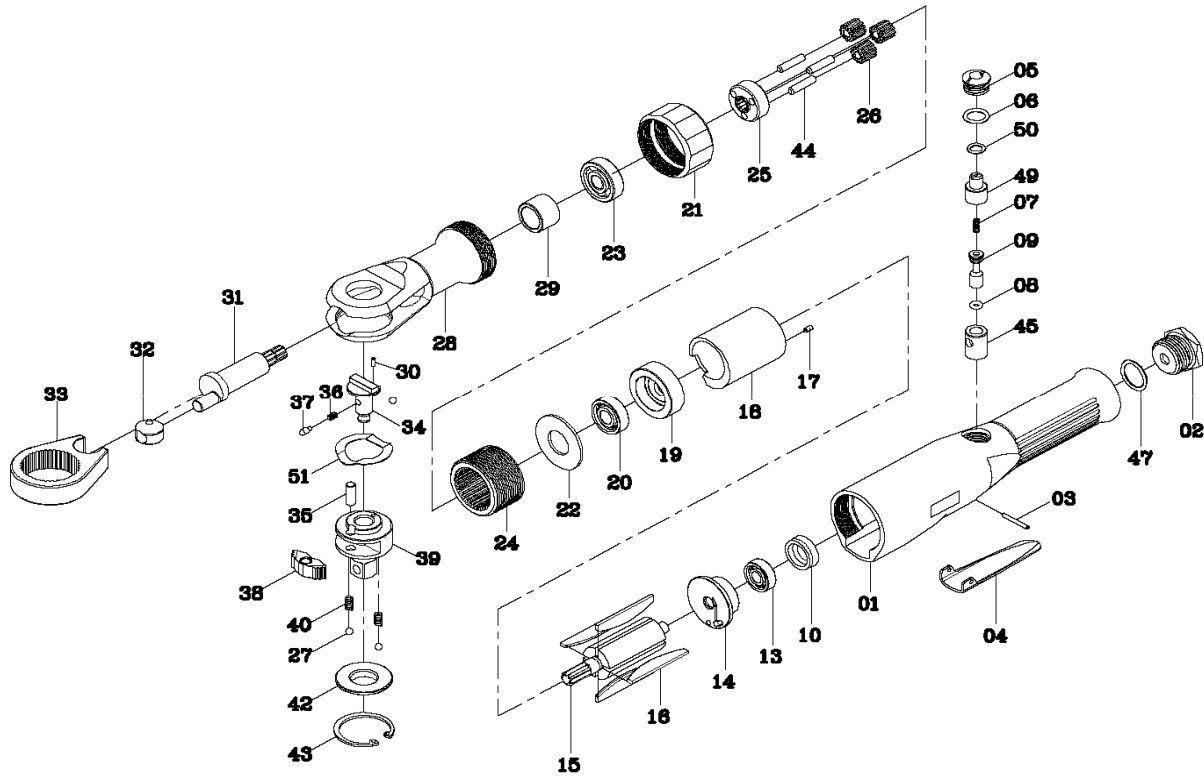

**NL** Ratelsleutel  
**GB** Ratchet  
**D** Ratschenschrauber  
**F** Clés à Rochet  
**I** Cricchetti ad aria  
**DK** Skraldenøgler  
**N** Skraller

RC 468  
 RC 468  
 RC 468  
 RC 468  
 RC 468  
 RC 468  
 RC 468

2011-04

Index	Parts No.	Description	Quantity
1	RPHD12001	Motor Housing	1
2	RPHD12002	Hose adapter	1
3	RPSP25220	Spring pin	1
4	RPAR38005	Throttle lever	1
5	RPVP70041	Valve screw	1
6	RPOR23441	O-ring	1
7	RPVP70037	Valve spring	1
8	RPOR3941	O-ring	1
9	RPVP70035	Valve stem	1
10	RPCP70011	Bearing cap	1
13	RPBB608ZZ	Ball bearing	1
14	RPHD12014	Rear end plate	1
15	RPHD12015	Rotor	1
16	RPHD12016	Rotor blade	4
17	RPSP30060	Spring pin	1
18	RPHD12018	Cylinder	1
19	RPHD12019	Front end plate	1
20	RPBB6000ZZ	Ball bearing	1
21	RPHD12021	Clamp nut	1
22	RPHD12022	Washer	1
23	RPBB6200ZZ	Ball bearing	1
24	RPHD12024	Internal gear	1
25	RPHD12025	Idler gear plate	1

Index	Parts No.	Description	Quantity
26	RPHD12026	Idler gear	3
27	RP0530141	Steel ball	3
28	RPHD12028	Ratchet housing	1
29	RPHD12029	Needle bearing	1
30	RPSP25060	Spring pin	1
31	RPHD12031	Crank shaft	1
32	RPHD12032	Drive bushing	1
33	RPHD12033	Yoke	1
34	RPHD12034	Reverse button	1
35	RPNR60160	Needle roller	1
36	RPHD12036	Reverse spring	1
37	RPHD12037	Lock pin	1
38	RPHD12038	Pawl	1
39	RPHD12039	Ratchet anvil +41+46	1
40	RPHD12040	Spring	2
42	RPHD12042	Thrust washer	1
43	RPRTW036	Internal stop ring	1
44	RPNR50223	Needle roller	3
45	RPAP70030	Bushing	1
47	RPOR5334	O-ring	1
49	RPAP70034	Air regulator	1
50	RPOR3290	O-ring	1
51	RPHD12051	Washer	1