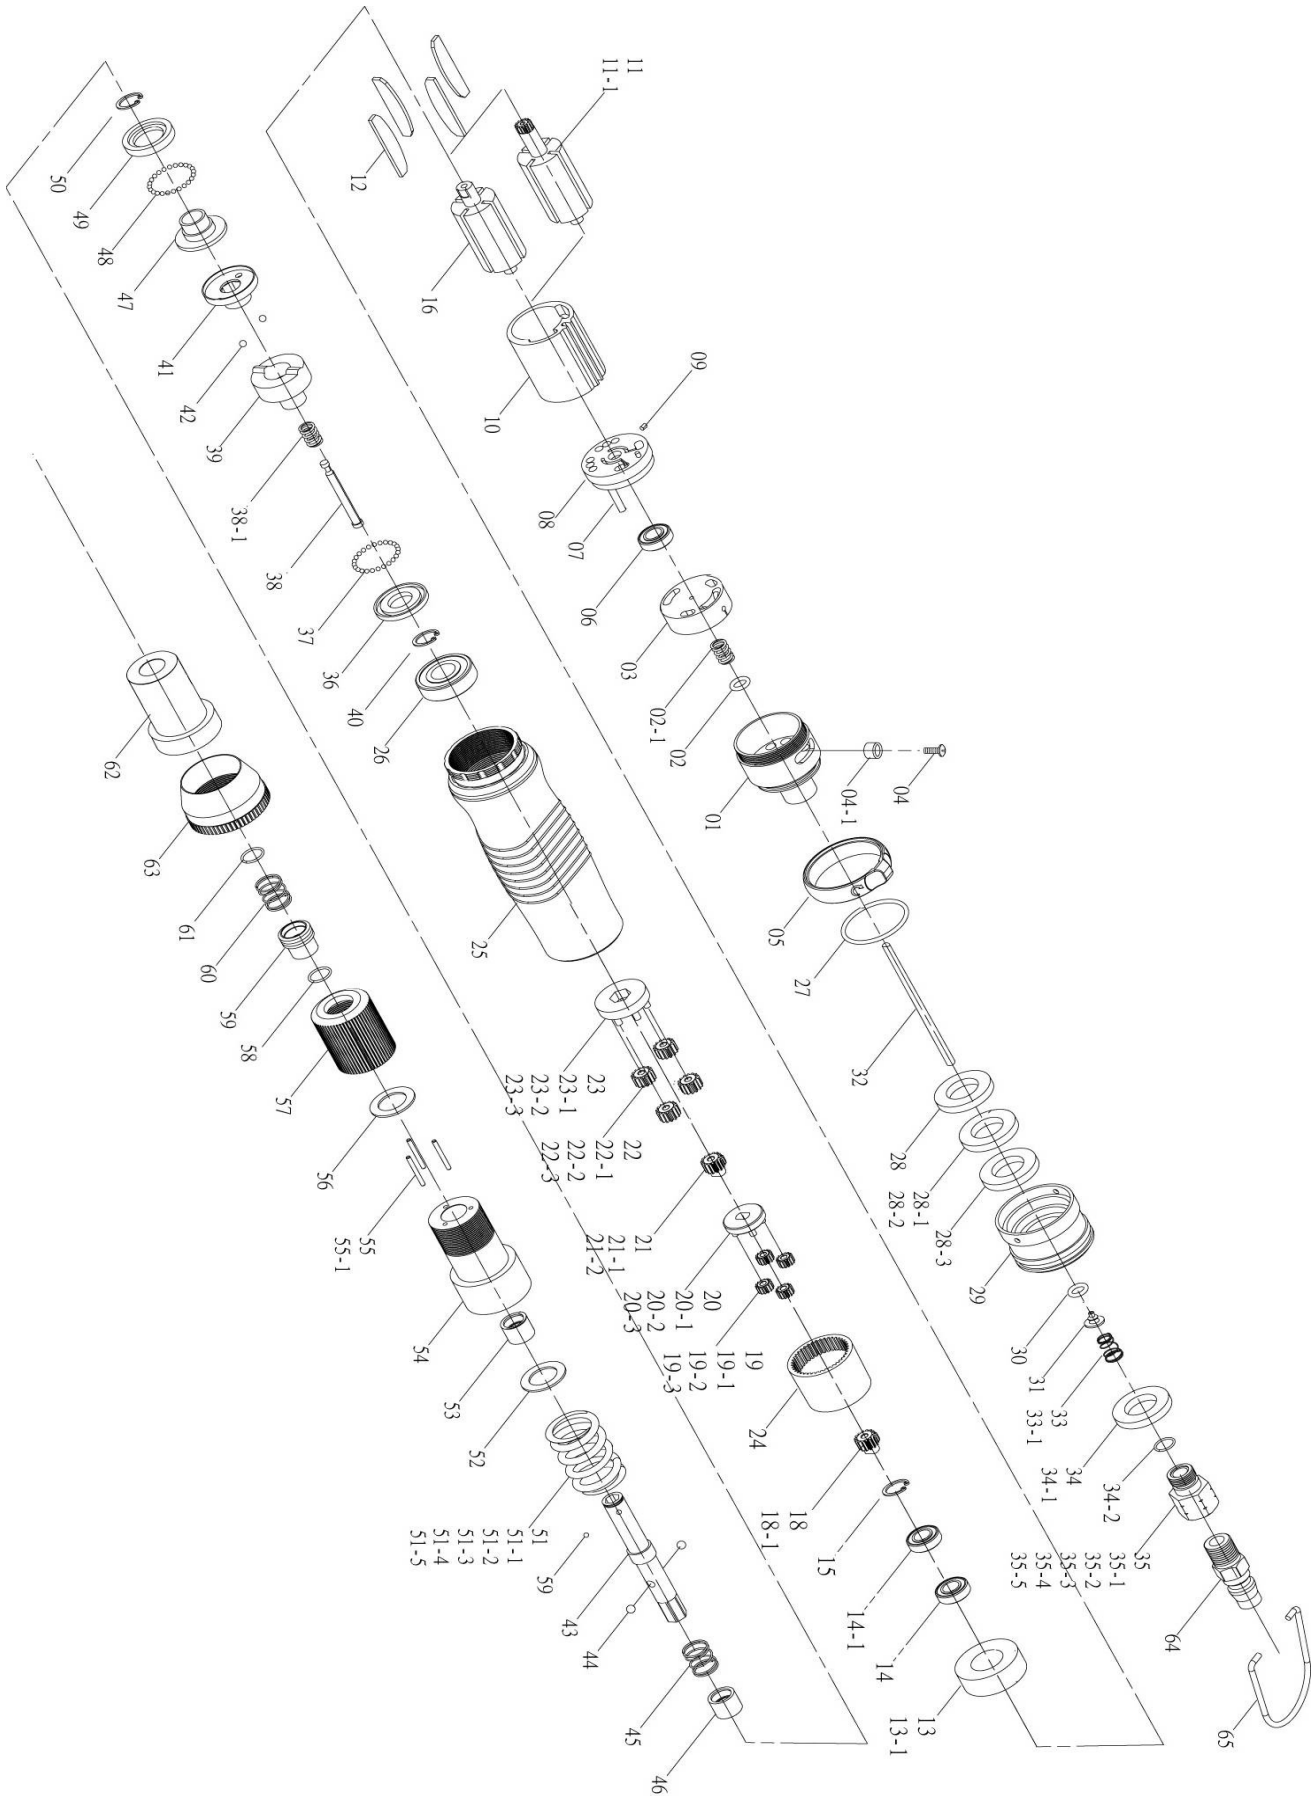

Index	Parts no.	Description	Q'ty
1	RP5A3038	End Housing	1
2	RP7Q2017	Valve O-Ring	1
2-1	RP6N2108	Spring	1
3	RP6S2203	Valve	1
4	RP7S2108	Set Screw And Washer	1
4-1	RP2U3001	Switch Bushing	1
5	Rp2L3023	Switch (Black)	1
6	RP7S2001	Ball Bearing	1
7	RP6S2016	Pin	1
8	RP1S3001	End Plate	1
9	RP6S2013	Pin	1
10	RP1P3005	Cylinder	1
12	RP1P3050	Blade	5
13-1	RP1P3065	Front Plate RC3430	1
14	RP7S2002	Ball Bearing	1
14-1	RP7S2007	Ball Bearing	1
16	RP1S3043	Rotor RC3430	1
18	RP1G6279	18T Main Gear RC3430	1
19-1	RP1P2110	12T Plant Gear RC3430	4
20-1	RP1P3274	Third Gear Cage and Main Gear RC3430	1
22	RP1P2110	12T Plant Gear RC3430	4
23	RP1P2284	Third Gear Cage RC3430	1
24	RP1S2061	Internal Gear	1
25	RP5A3026-RC	Center Housing (RC Red)	1
26	RP7S5003	Ball Bearing	1
27	RP7Q2015	O Ring	1
28-2	RP2P3010	Silencer RC3430	2
29	RP2A3010	Exhaust Deflector	1
30	RP7Q2007	O Ring	1
31	RP6S2020	Valve Plate	1
32	RP6S2004	Operating Rod	1
33	RP6N2100	Cone Spring RC3430	1
34-1	RP2P3020	Silencer RC3430	1

Index	Parts No.	Description	Q'ty
34-2	RP2Q5001	O Ring	1
35-1	RP2S2002	Air Inlet Bushing [PT] RC3430	1
36	RP2S2103	Retainer	1
37	RP7S2102	Ball	28
38	RP3S2001	Pilot Pin	1
38-1	RP5N5004	Spring	1
39	RP3S2211	Rear Clutch	1
40	RP6N2006	C Ring	1
41	RP3S2215	Center Clutch	1
42	RP7S2112	Ball	2
43	RP3S2026	Anvil [PULL]	1
44	RP7S2105	Ball	2
45	RP6N2110	Spring	1
46	RP3S2226	Slide Base	1
47	RP3S2222	End Clutch	1
48	RP7S2102	Ball	22
49	RP3S2231	Ball Race	1
50	RP6N3100	C Ring	1
51-2	RP6N3013	Torque Spring RC3430	1
52	RP2S2120	Washer	1
53	RP3S2242	Anvil Bushing	1
54	RP3A2220	Clutch Housing	1
55	RP6S2011	Needle Pin RC3430	3
56	RP3S3101	Regulation Washer	1
57	RP3A3032	Torque Ring	1
58	RP6N2011	C Ring	1
59	RP5S2009	Bit Slide Sleeve	1
60	RP6N2110	Spring	1
61	RP6N2001	C Ring	1
62	RP5A3501	Torque Cover	1
63	RP5A3030	Rear Housing	1
64	RP2U2002	Air House Nipple	1
65	RP5N2005	Suspension Ring	1