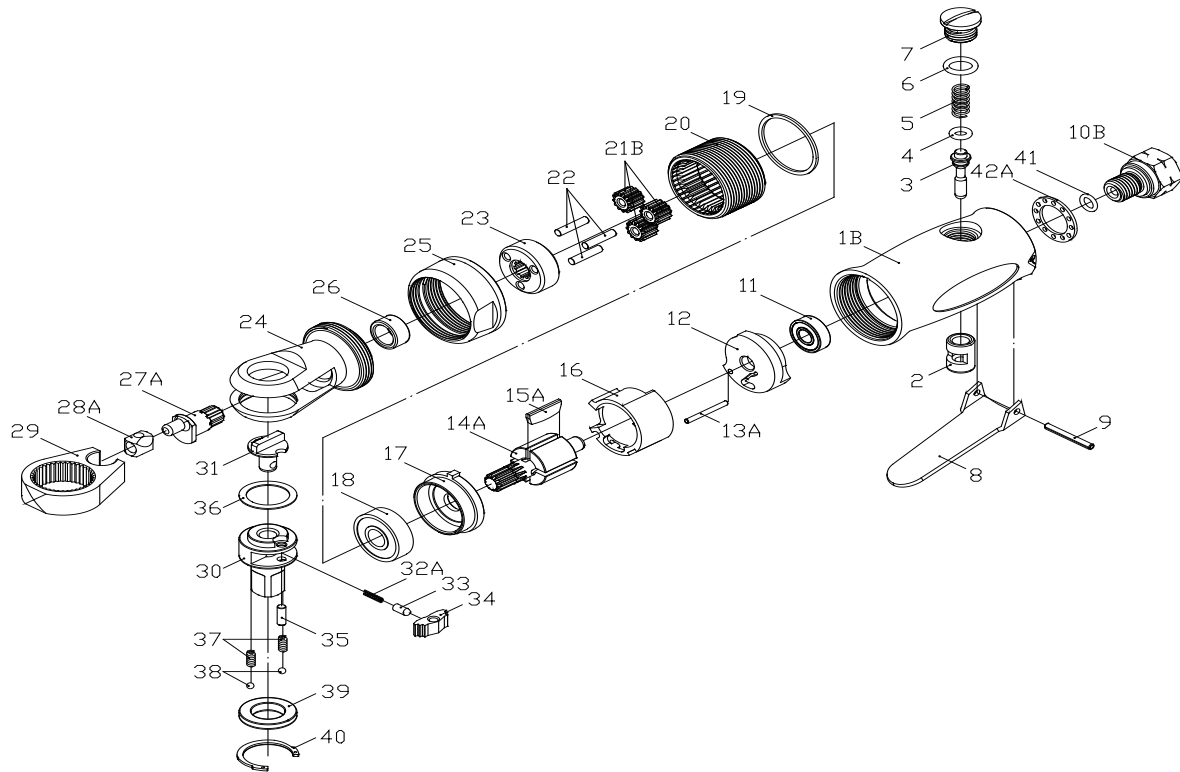

NL	Ratelsleutel	1014300A
GB	Ratchet	1014300A
D	Ratschenschrauber	1014300A
F	Clés à Rochet	1014300A
I	Cricchetti	1014300A
DK	Skraldenøgler	1014300A
N	Skraller	1014300A

2016

Index	Parts No.	Description	Qty	Index	Parts No.	Description	Qty
1	RPA206A01B	Motor Housing	1	21	RPA206A21B	Internal Gear	3
2	RPA206A02	Throttle Valve	1	22	RPA206A22	Pin	3
3	RPA206A03	Valve stem	1	23	RPA206A23	Gear Plate	1
4	RPA206A04	O-ring	1	24	RPA206A24	Ratchet Housing	1
5	RPA206A05	Spring	1	25	RPA206A25	Clamp Nut	1
6	RPA206A06	O-ring	1	26	RPA206A26	Bushing	1
7	RPA206A07	Valve Plug	1	27	RPA206A27A	Crank Shaft	1
8	RPA206A08	Throttle Lever	1	28	RPA206A28A	Drive Bushing	1
9	RPA206A09	Spring Pin	1	29	RPA206A29	Ratchet Yoke	1
10	RPA206A10B	Air Inlet	1	30	RPA206A30	Ratchet Anvil 3/8"	1
11	RPA206A11	Rear Bearing	1	31	RPA206A31	Reverse Button	1
12	RPA206A12	Rear Plate	1	32	RPA206A32A	Spring	1
13	RPA206A13A	Pin	1	33	RPA206A33	Lock Pin	1
14	RPA206A14A	Rotor	1	34	RPA206A34	Ratchet Pawl	1
15	RPA206A15A	Rotor Blade	4	35	RPA206A35	Pin	1
16	RPA206A16	Cylinder	1	36	RPA206A36	Washer	1
17	RPA206A17	Front Plate	1	37	RPA206A37	Spring	2
18	RPA206A18	Ball Bearing	1	38	RPA206A38	Steel Ball	2
19	RPA206A19	Washer	1	39	RPA206A39	Thrust Washer 3/8"	1
20	RPA206A20	Internal gear	1	40	RPA206A40	Retainer Ring	1
				41	RPA206A41	O-Ring	1
				42A	RPA206A42A	Exhaust Diffuser	1